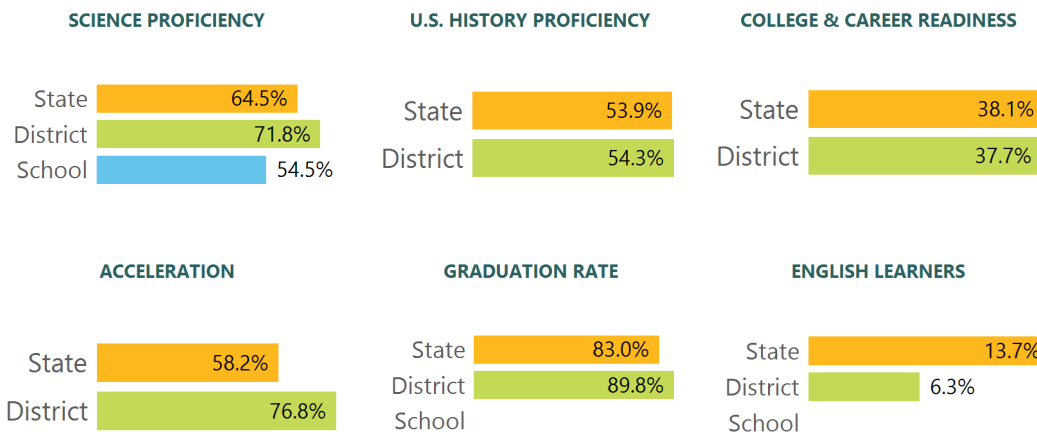

Math

Measurements of student performance on the statewide math assessment.

English

Measurements of student performance on the statewide English language arts (ELA) assessment.

Other Measures

Other measurements of student performance that factor into the accountability grade.

TEACHER DATA

24.7

Teachers

87.8%

Experienced Teachers

4.1%

Provisional Teachers

100.0%