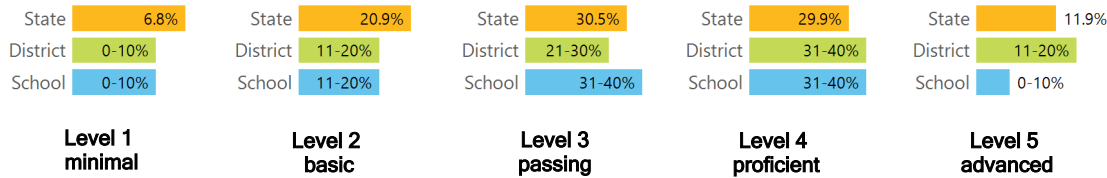

Math

Measurements of student performance on the statewide math assessment.

English

Measurements of student performance on the statewide English language arts (ELA) assessment.

Other Measures

Other measurements of student performance that factor into the accountability grade.

TEACHER DATA

24.7

Teachers

87.8%

Experienced Teachers

4.1%

Provisional Teachers

100.0%

In-field Teachers

DETAILED ASSESSMENT AND OTHER DATA

Student Performance

The following information shows each level of student performance on statewide assessments.

MATH

ENGLISH

SCIENCE

Assessment Participation