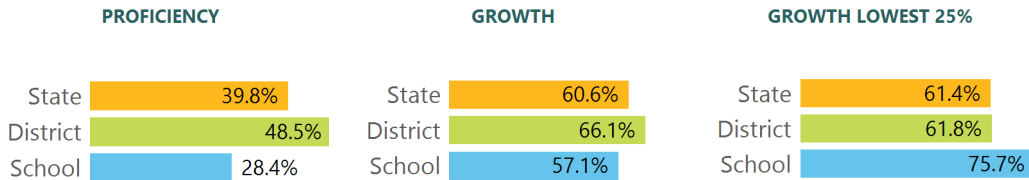

SCHOOL ACCOUNTABILITY GRADE COMPONENTS

Mississippi's accountability system assigns "A" through "F" letter grades for schools and districts. Grades are based on student achievement, student growth, student participation in testing, and other academic measures.

Math

Measurements of student performance on the statewide math assessment.

English

Measurements of student performance on the statewide English language arts (ELA) assessment.

Other Measures

Other measurements of student performance that factor into the accountability grade.