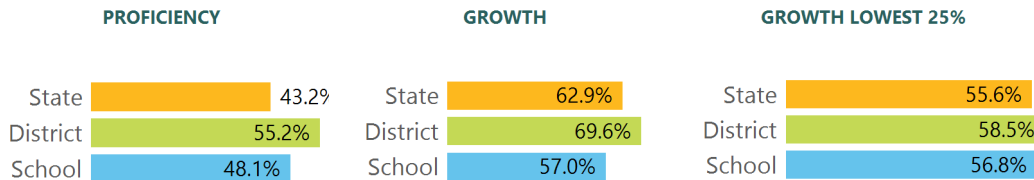

School Report Card 2017 - 2018

For more detailed information, please visit <http://msrc.mdek12.org>.

West Lowndes Elementary Lowndes County School District

Grade

B

1000 GILMER WILBURN ROAD
Columbus, MS 39701
Robert Sanders
robert.sanders@mde.k12.ms.us

SCHOOL ACCOUNTABILITY GRADE COMPONENTS

Mississippi's accountability system assigns "A" through "F" letter grades for schools and districts. Grades are based on student achievement, student growth, student participation in testing, and other academic measures.

Math

Measurements of student performance on the statewide math assessment.

English

Measurements of student performance on the statewide English language arts (ELA) assessment.