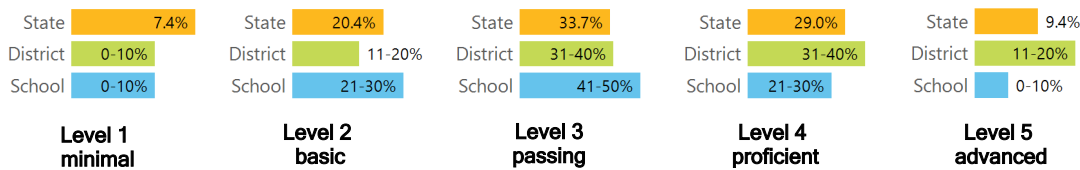

TEACHER DATA

24.7

Teachers

87.8%

Experienced Teachers

4.1%

Provisional Teachers

100.0%

In-field Teachers

DETAILED ASSESSMENT AND OTHER DATA

Student Performance

The following information shows each level of student performance on statewide assessments.

MATH

ENGLISH

SCIENCE

Assessment Participation

Discipline

OTHER DATA

6.3%

Chronic Absenteeism

Per-pupil expenditure data will be available in early 2019.

Per-Pupil Expenditure

To access User Guide and see more detailed information, please visit <http://msrc.mdek12.org>.