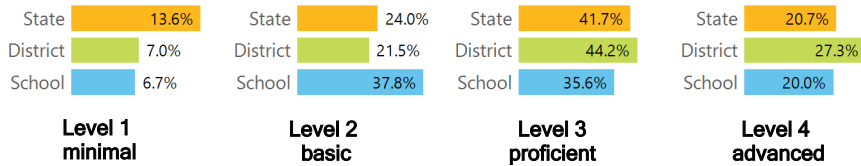

TEACHER DATA

24.7

Teachers

87.8%

Experienced Teachers

4.1%

Provisional Teachers

100.0%

In-field Teachers

DETAILED ASSESSMENT AND OTHER DATA

Student Performance

The following information shows each level of student performance on statewide assessments.

MATH

ENGLISH

SCIENCE

Assessment Participation

Discipline

OTHER DATA

6.3%

Chronic Absenteeism

Per-pupil expenditure data will be available in early 2019.

Per-Pupil Expenditure

To access User Guide and see more detailed information, please visit <http://msrc.mdek12.org>.