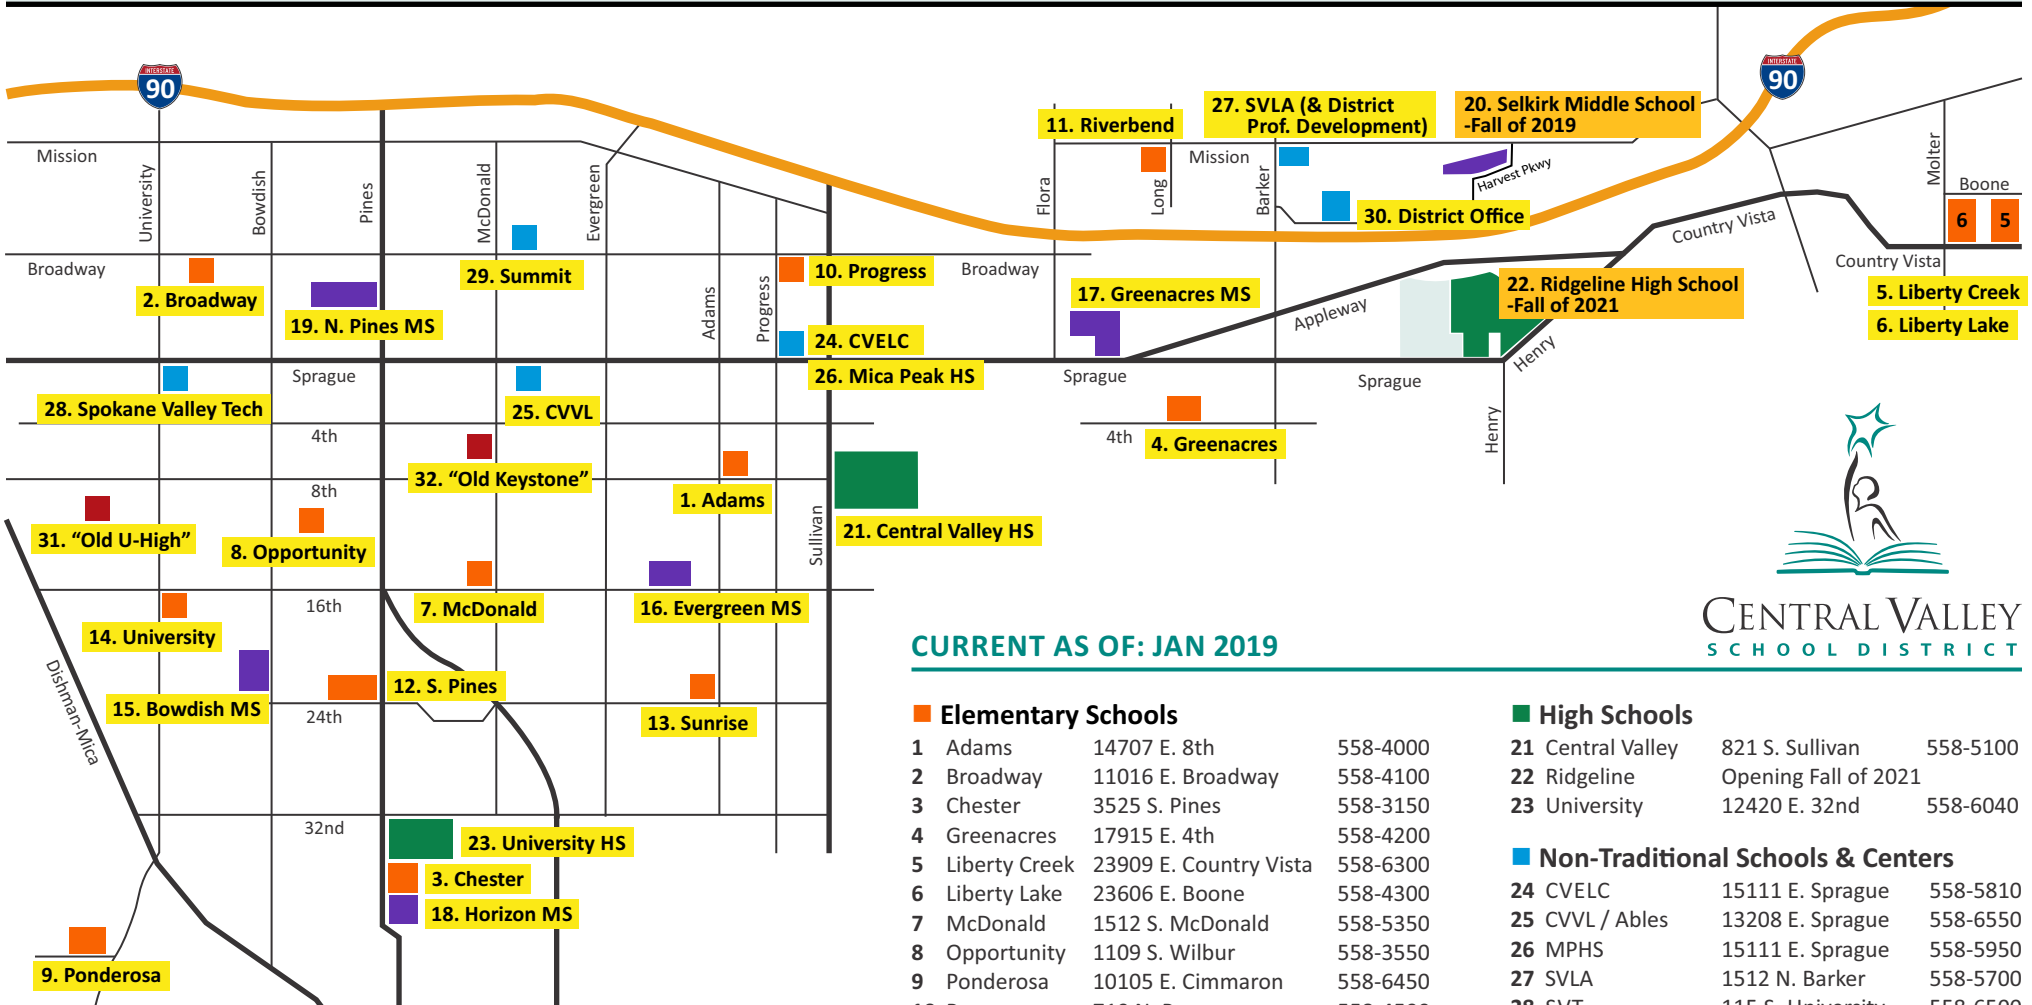

# Central Valley School District • 2018-2019 District Map

CENTRAL VALLEY  
SCHOOL DISTRICT

CURRENT AS OF: JAN 2019

## Elementary Schools

1 Adams	14707 E. 8th	558-4000
2 Broadway	11016 E. Broadway	558-4100
3 Chester	3525 S. Pines	558-3150
4 Greenacres	17915 E. 4th	558-4200
5 Liberty Creek	23909 E. Country Vista	558-6300
6 Liberty Lake	23606 E. Boone	558-4300
7 McDonald	1512 S. McDonald	558-5350
8 Opportunity	1109 S. Wilbur	558-3550
9 Ponderosa	10105 E. Cimmaron	558-6450
10 Progress	710 N. Progress	558-4500
11 Riverbend	17720 E. Mission	558-3400
12 South Pines	12021 E. 24th	558-4400
13 Sunrise	14603 E. 24th	558-3600
14 University	1613 S. University	558-4650

## Middle Schools

15 Bowdish	2109 S. Skipworth	558-4700
16 Evergreen	14221 E. 16th	558-3700
17 Greenacres	17409 E. Sprague	558-4860
18 Horizon	3915 S. Pines	558-4940
19 North Pines	11900 E. Broadway	558-5020
20 Selkirk	1409 N. Harvest Pkwy	Fall 2019

## Additional Buildings

(being used for student housing during construction)

31 "Old U-High"	10304 E. 9th
32 "Old Keystone"	612 S. McDonald

CVELC	Central Valley Early Learning Center
CVVL	Central Valley Virtual Learning
MPHS	Mica Peak High School
SVLA	Spokane Valley Learning Academy
SVT	Spokane Valley Tech