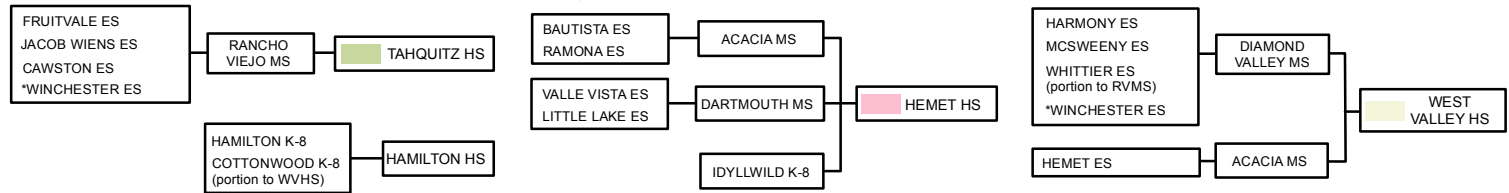

2019-20 High School Attendance Areas

Feeder System for 2019-20

*Students residing in the Willowalk development will attend Winchester ES, Diamond Valley MS and West Valley HS.
 Students residing within the McSweeney Farms development will attend Winchester ES until Gibbel ES opens, Diamond Valley MS and West Valley HS.