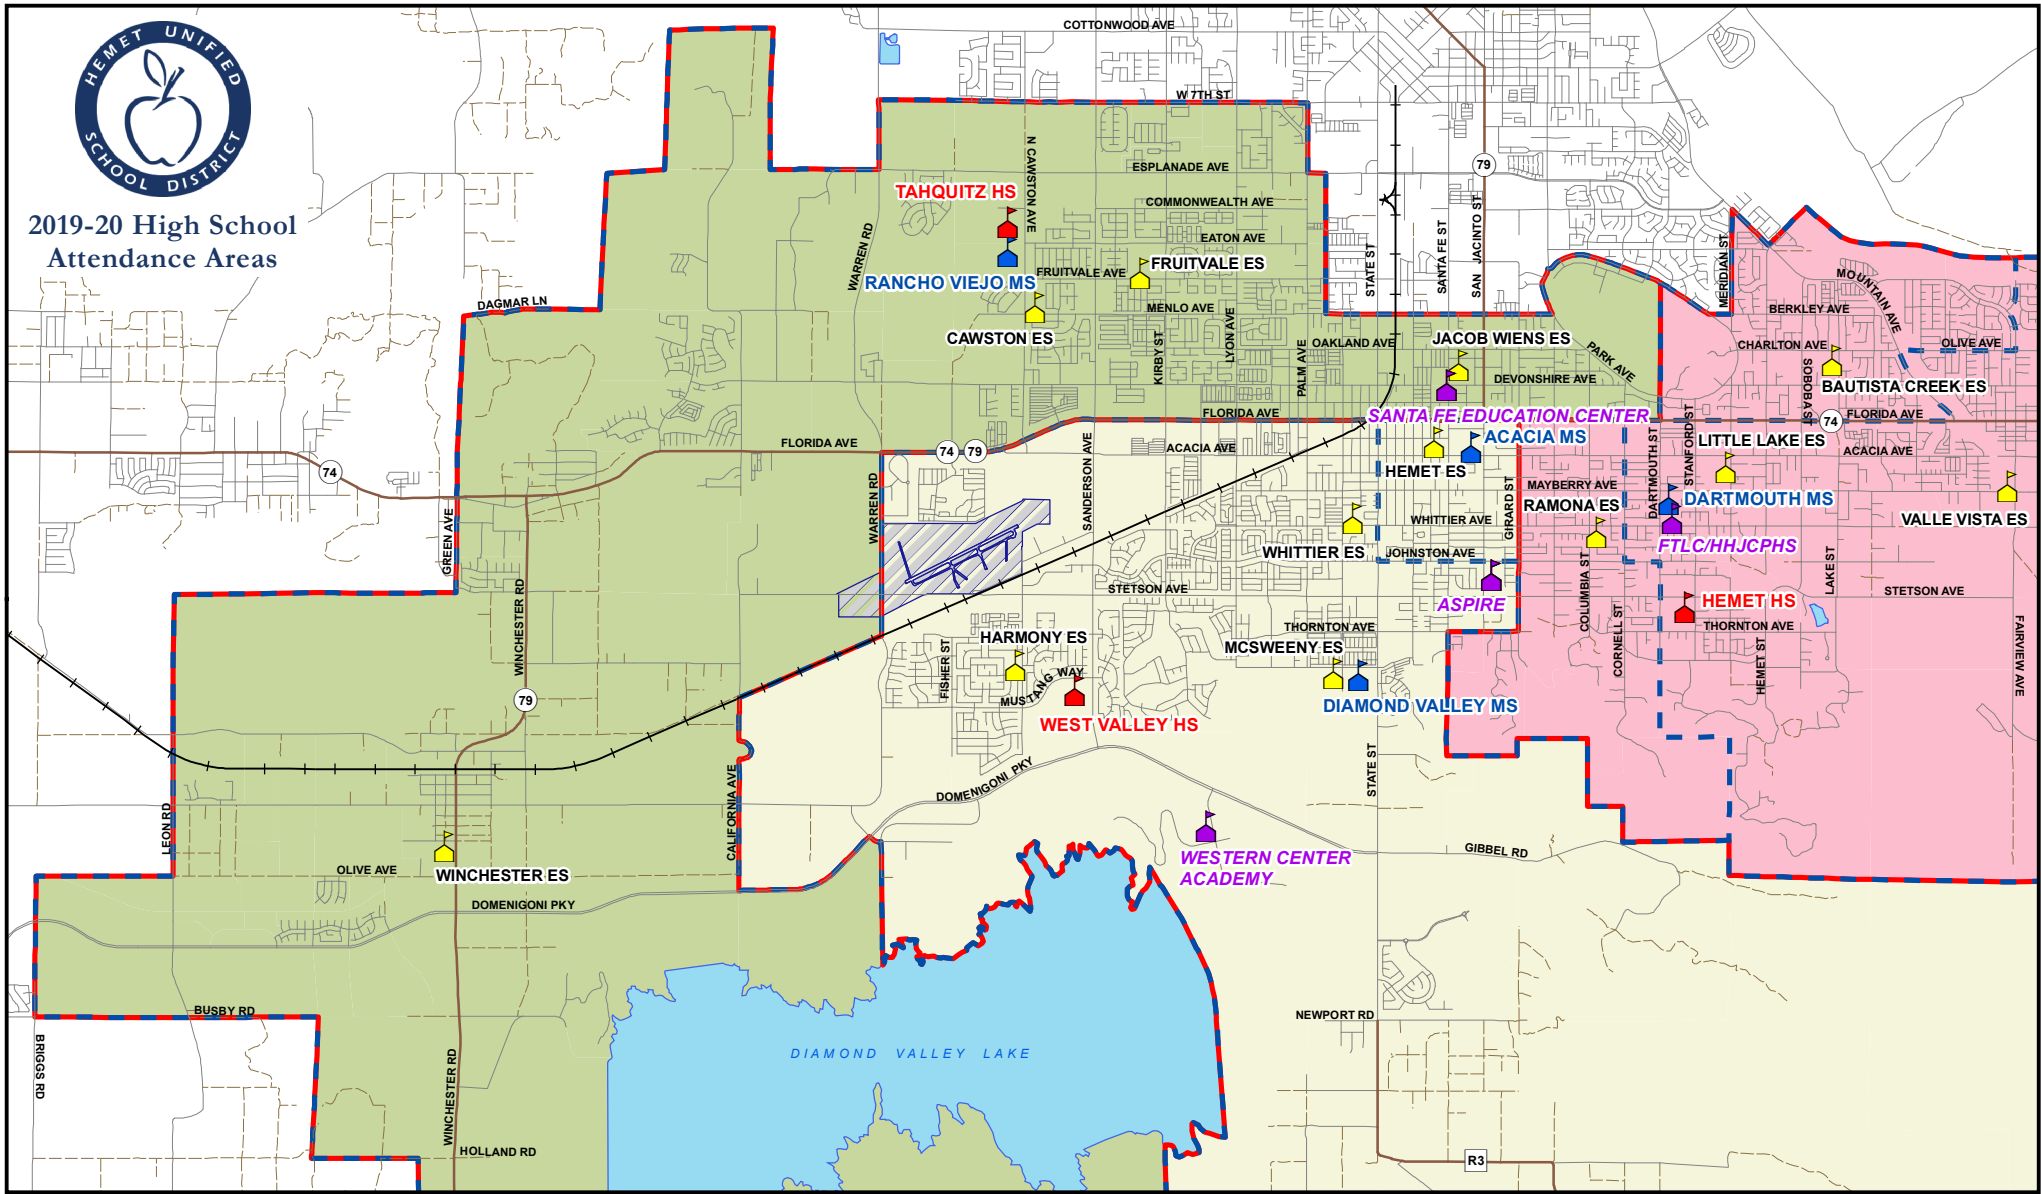

2019-20 High School Attendance Areas

Feeder System for 2019-20

*Students residing in the Willowalk development will attend Winchester ES, Diamond Valley MS and West Valley HS.
 Students residing within the McSweeney Farms development will attend Winchester ES until Gibbel ES opens, Diamond Valley MS and West Valley HS.