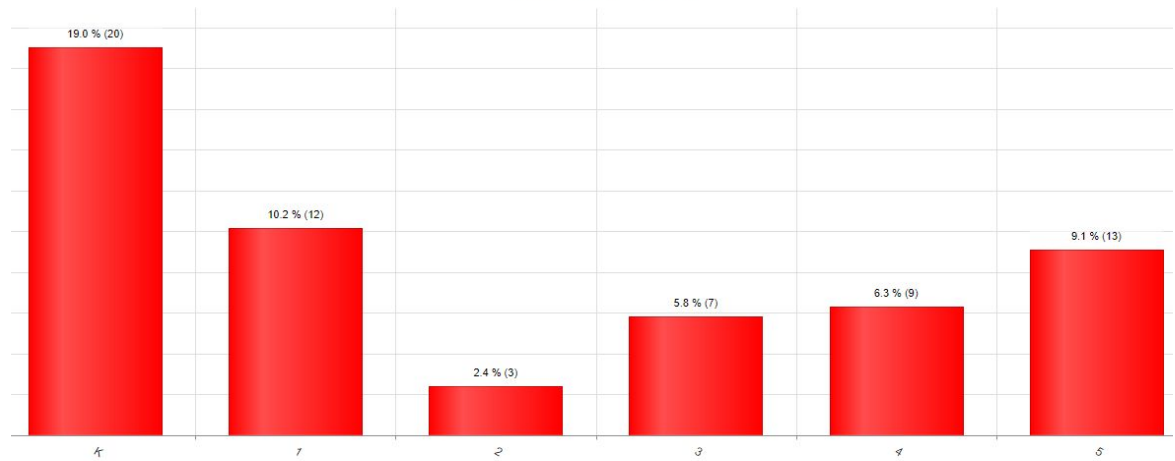

Date	Enrollment	Present	Absent	Tardy
Tue 10/1	808	789	19	27
Wed 10/2	810	779	31	13
Thu 10/3	814	788	26	35
Fri 10/4	814	782	32	18
Mon 10/7	814	775	39	18
Tue 10/8	816	791	25	21
Wed 10/9	818	789	29	19
Thu 10/10	818	799	19	20
Fri 10/11	818	765	53	32
Mon 10/14	817	774	43	29
Tue 10/15	819	787	32	27
Wed 10/16	816	778	38	25
Thu 10/17	816	781	35	20
Fri 10/18	816	780	36	34
Mon 10/21	817	763	54	36
Tue 10/22	817	787	30	18
Wed 10/23	817	793	24	30
Thu 10/24	815	793	22	37
Fri 10/25	815	784	31	18
Mon 10/28	816	780	36	42
Tue 10/29	815	783	32	37
Wed 10/30	815	770	45	24
Thu 10/31	815	789	26	16

Attendance Dashboard:OCTOBER

Poor Attendance by Grade

School	Grade	1 - Very Bad	2 - Bad	3 - Not Good	4 - Good	5 - Very Good
All Schools	All Grades	0 - 79	80 - 90	91 - 95	96 - 98	99 - 100