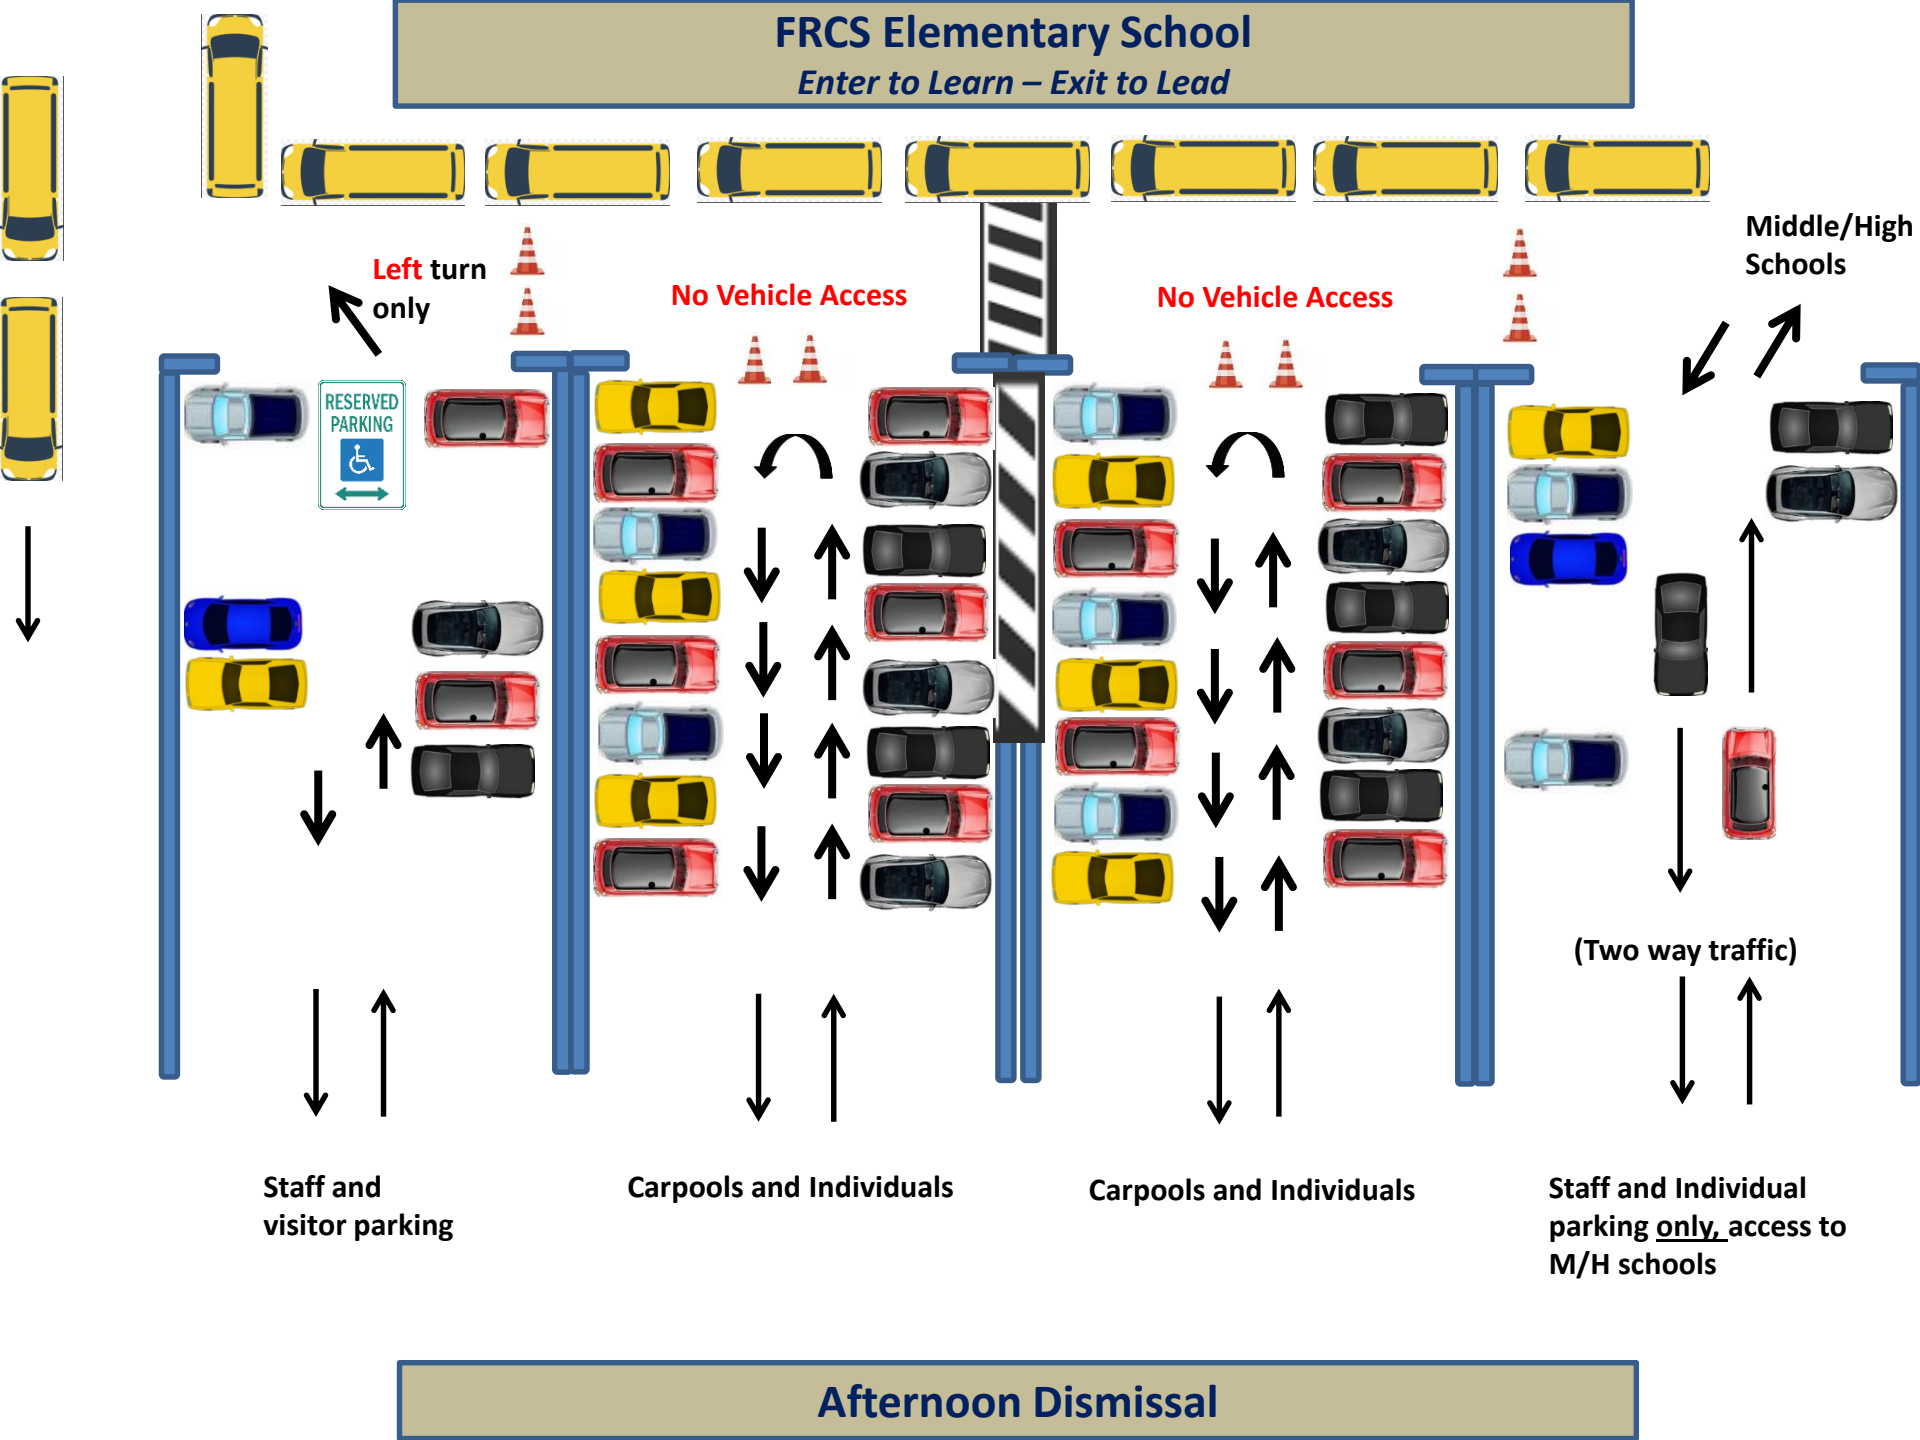

FRCS Elementary School

Enter to Learn – Exit to Lead

Left turn only

No Vehicle Access

No Vehicle Access

Middle/High Schools

Staff and visitor parking

Carpools and Individuals

Carpools and Individuals

Staff and Individual parking only, access to M/H schools

(Two way traffic)

Afternoon Dismissal