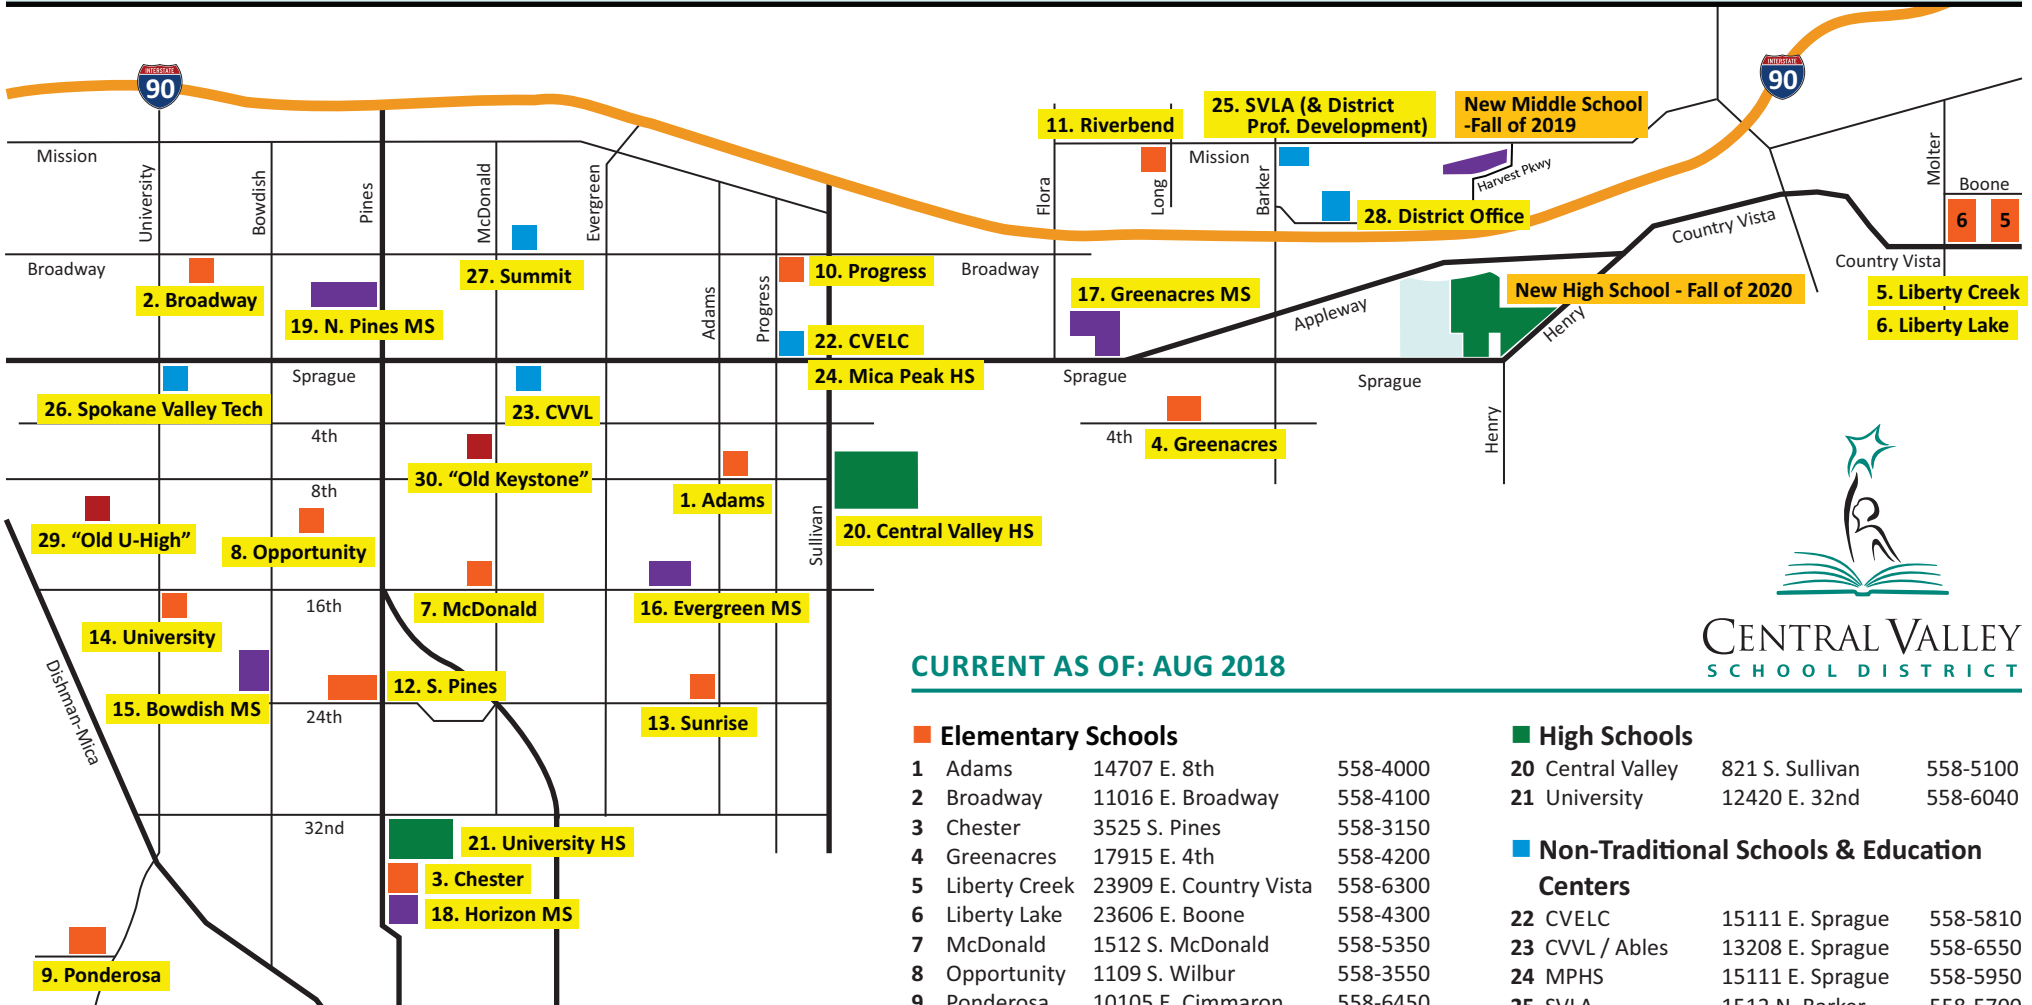

# Central Valley School District • 2018-2019 District Map

CENTRAL VALLEY  
SCHOOL DISTRICT

CURRENT AS OF: AUG 2018

## Elementary Schools

1 Adams	14707 E. 8th	558-4000
2 Broadway	11016 E. Broadway	558-4100
3 Chester	3525 S. Pines	558-3150
4 Greenacres	17915 E. 4th	558-4200
5 Liberty Creek	23909 E. Country Vista	558-6300
6 Liberty Lake	23606 E. Boone	558-4300
7 McDonald	1512 S. McDonald	558-5350
8 Opportunity	1109 S. Wilbur	558-3550
9 Ponderosa	10105 E. Cimmaron	558-6450
10 Progress	710 N. Progress	558-4500
11 Riverbend	17720 E. Mission	558-3400
12 South Pines	12021 E. 24th	558-4400
13 Sunrise	14603 E. 24th	558-3600
14 University	1613 S. University	558-4650

## Additional Buildings

(being used for student housing during construction)

29 "Old U-High"	10212 E 9th
30 "Old Keystone"	612 S. McDonald

CVELC	Central Valley Early Learning Center
CVVL	Central Valley Virtual Learning
MPHS	Mica Peak High School
SVLA	Spokane Valley Learning Academy
SVT	Spokane Valley Tech