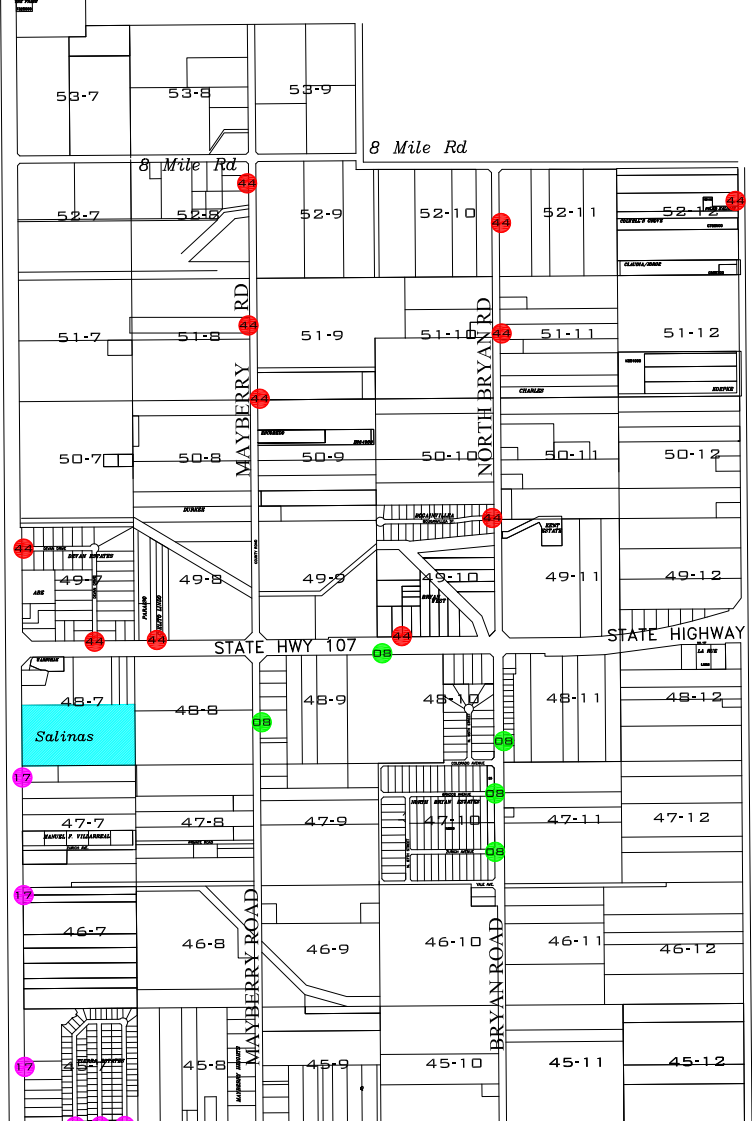

TRANSPORTATION SCHOOL BUS STOPS

SCHOOL ROUTES

- Route 01 a.m. & p.m.
- Route 04 a.m. & p.m.
- Route 08 a.m. & p.m.
- Route 17 a.m. & p.m.
- Route 19 a.m. & p.m.
- Route 27 a.m. & p.m.
- Route 44 a.m. & p.m.
- Route 46 a.m. & p.m.
- Route 50 a.m. & p.m.

**Veterans Memorial
North**
 700 East Two Mile Rd
 Mission, Texas 78572

North 10 Mile Rd

HWY. 107

North 9 Mile Rd

HWY. 107

North 8 Mile Rd

HWY. 107

North 7 Mile Rd

HWY. 107

North 6 Mile Rd

(MILE 6 NORTH ROAD)

STEWART ROAD

HWY. 107

HWY. 107

North 6 Mile Rd

North 5 Mile Rd

North 4 Mile Rd

North 3 Mile Rd

STEWART ROAD

STEWART ROAD

STEWART ROAD

(MILE 6 NORTH ROAD)