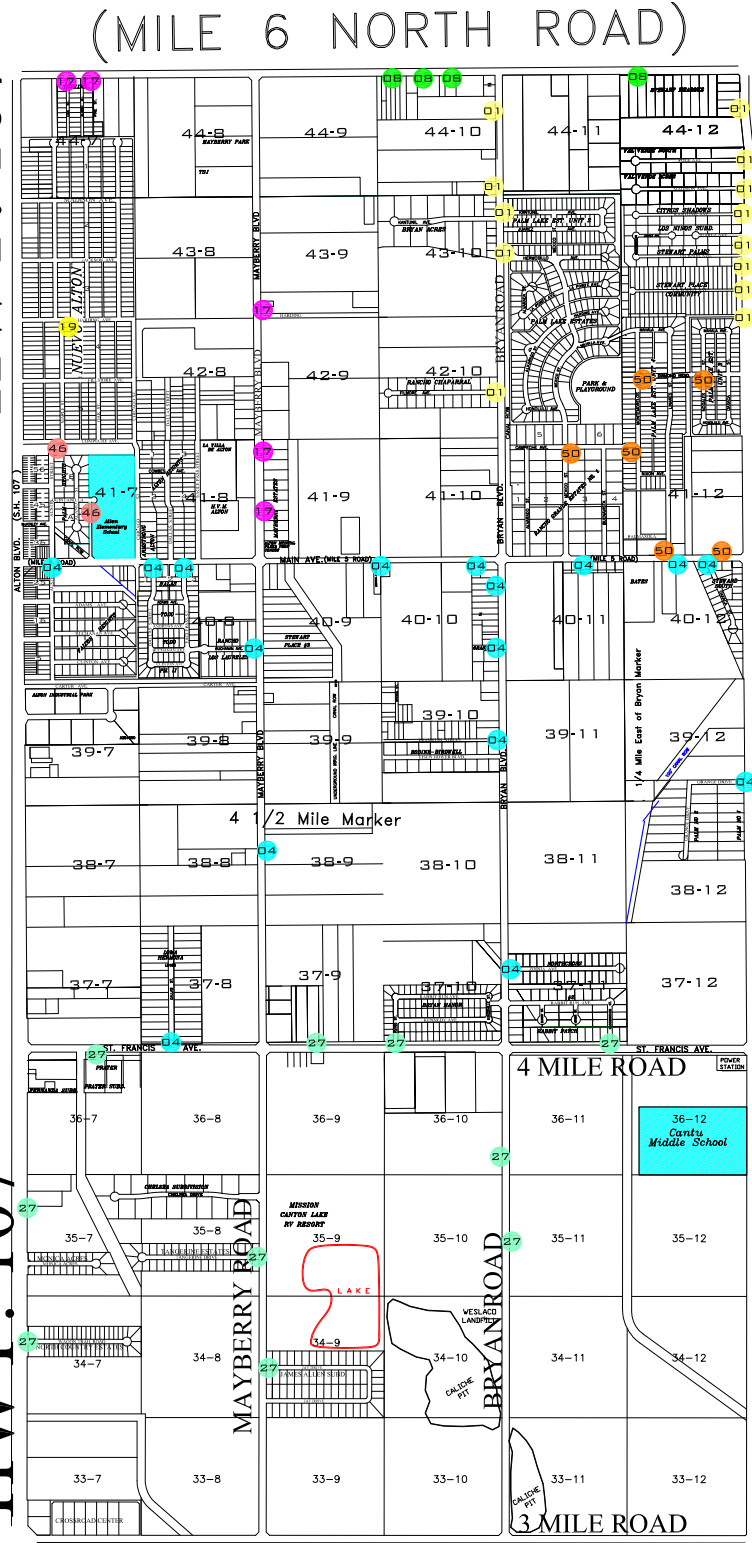

TRANSPORTATION SCHOOL BUS STOPS

SCHOOL ROUTES

- Route 01 a.m. & p.m.
- Route 04 a.m. & p.m.
- Route 08 a.m. & p.m.
- Route 17 a.m. & p.m.
- Route 19 a.m. & p.m.
- Route 27 a.m. & p.m.
- Route 44 a.m. & p.m.
- Route 46 a.m. & p.m.
- Route 50 a.m. & p.m.

**Veterans Memorial
North**
 700 East Two Mile Rd
 Mission, Texas 78572

North 10 Mile Rd

HWY. 107

North 9 Mile Rd

HWY. 107

North 8 Mile Rd

HWY. 107

North 7 Mile Rd

HWY. 107

North 6 Mile Rd

(MILE 6 NORTH ROAD)

STEWART ROAD

HWY. 107

HWY. 107

North 6 Mile Rd

North 5 Mile Rd

North 4 Mile Rd

North 3 Mile Rd

STEWART ROAD

STEWART ROAD

STEWART ROAD

(MILE 6 NORTH ROAD)