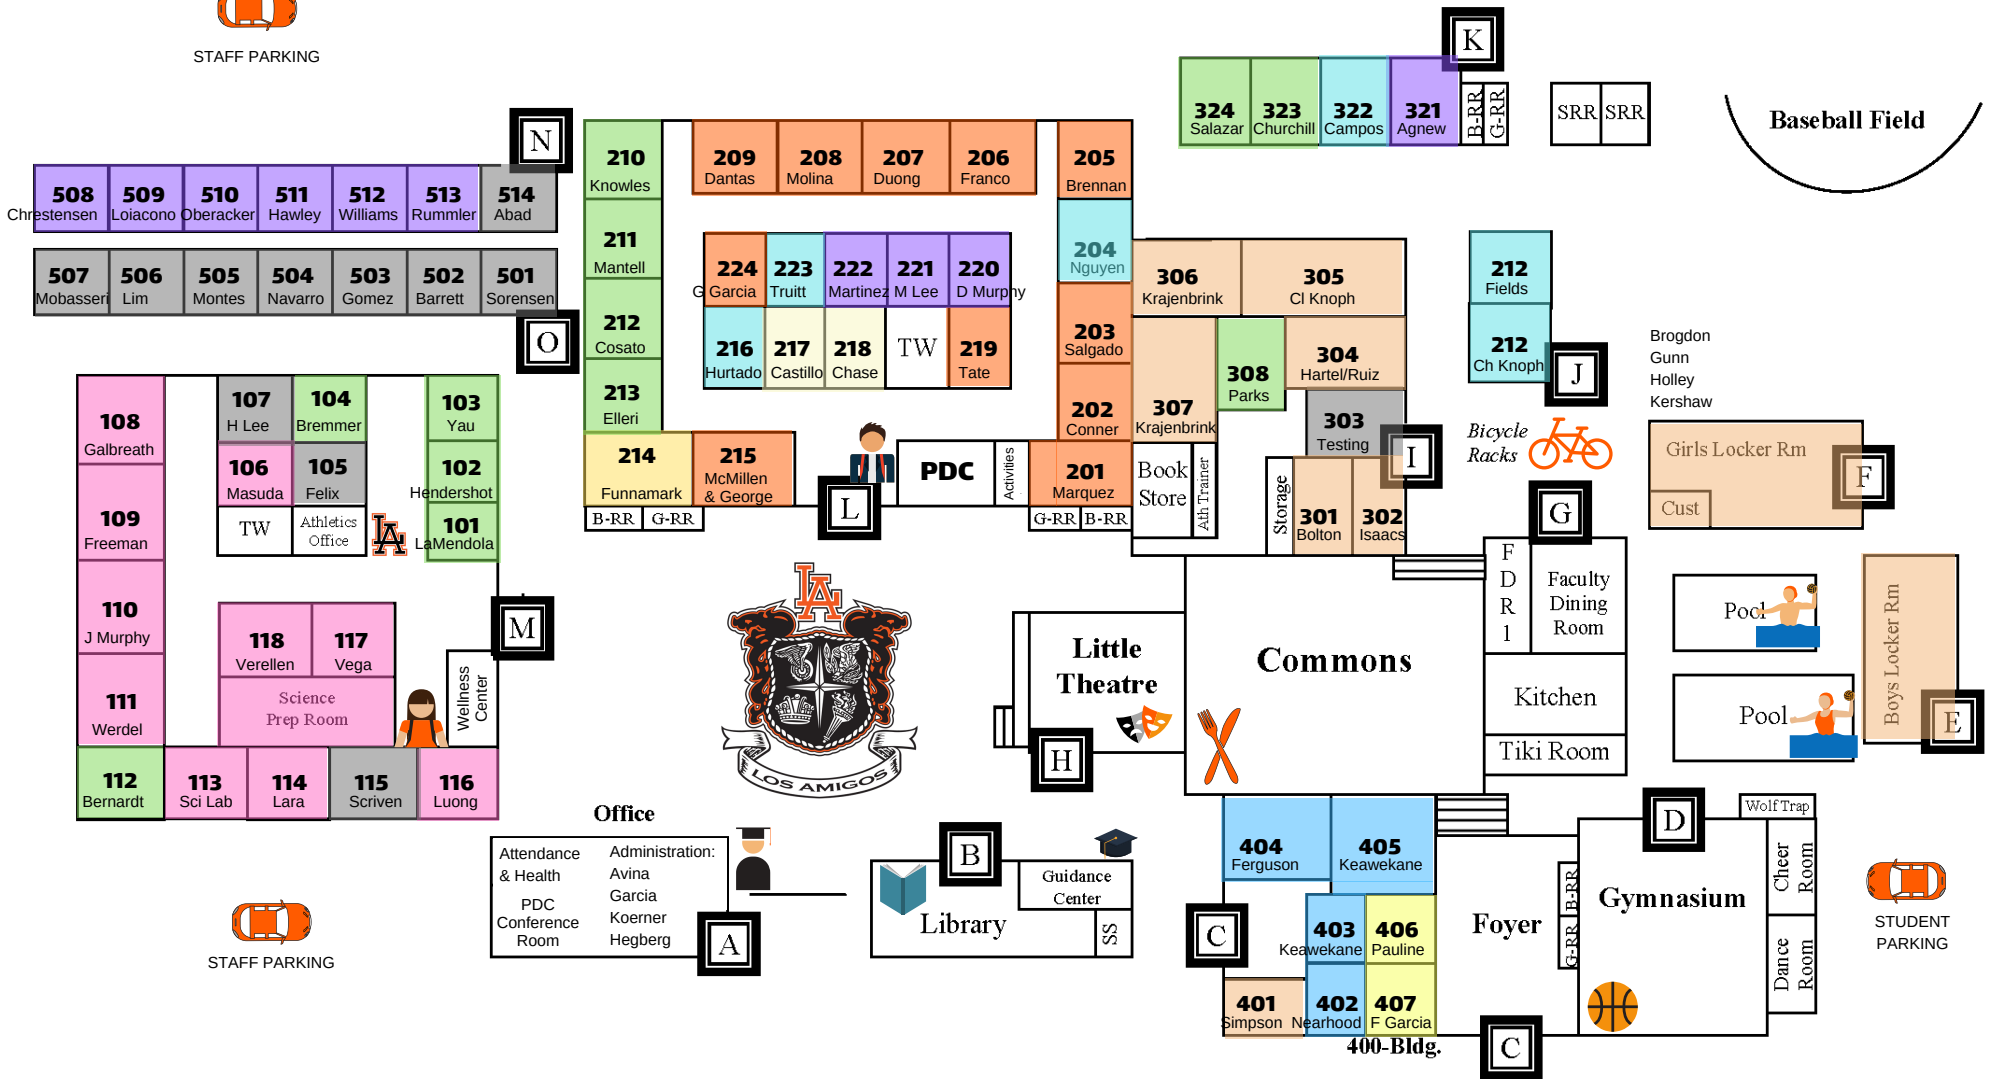

# Los Amigos High School

STAFF PARKING

STAFF PARKING

16566 Newhope St.  
Fountain Valley, Ca 92708  
(714) 663-6288

Emergency Building Letters