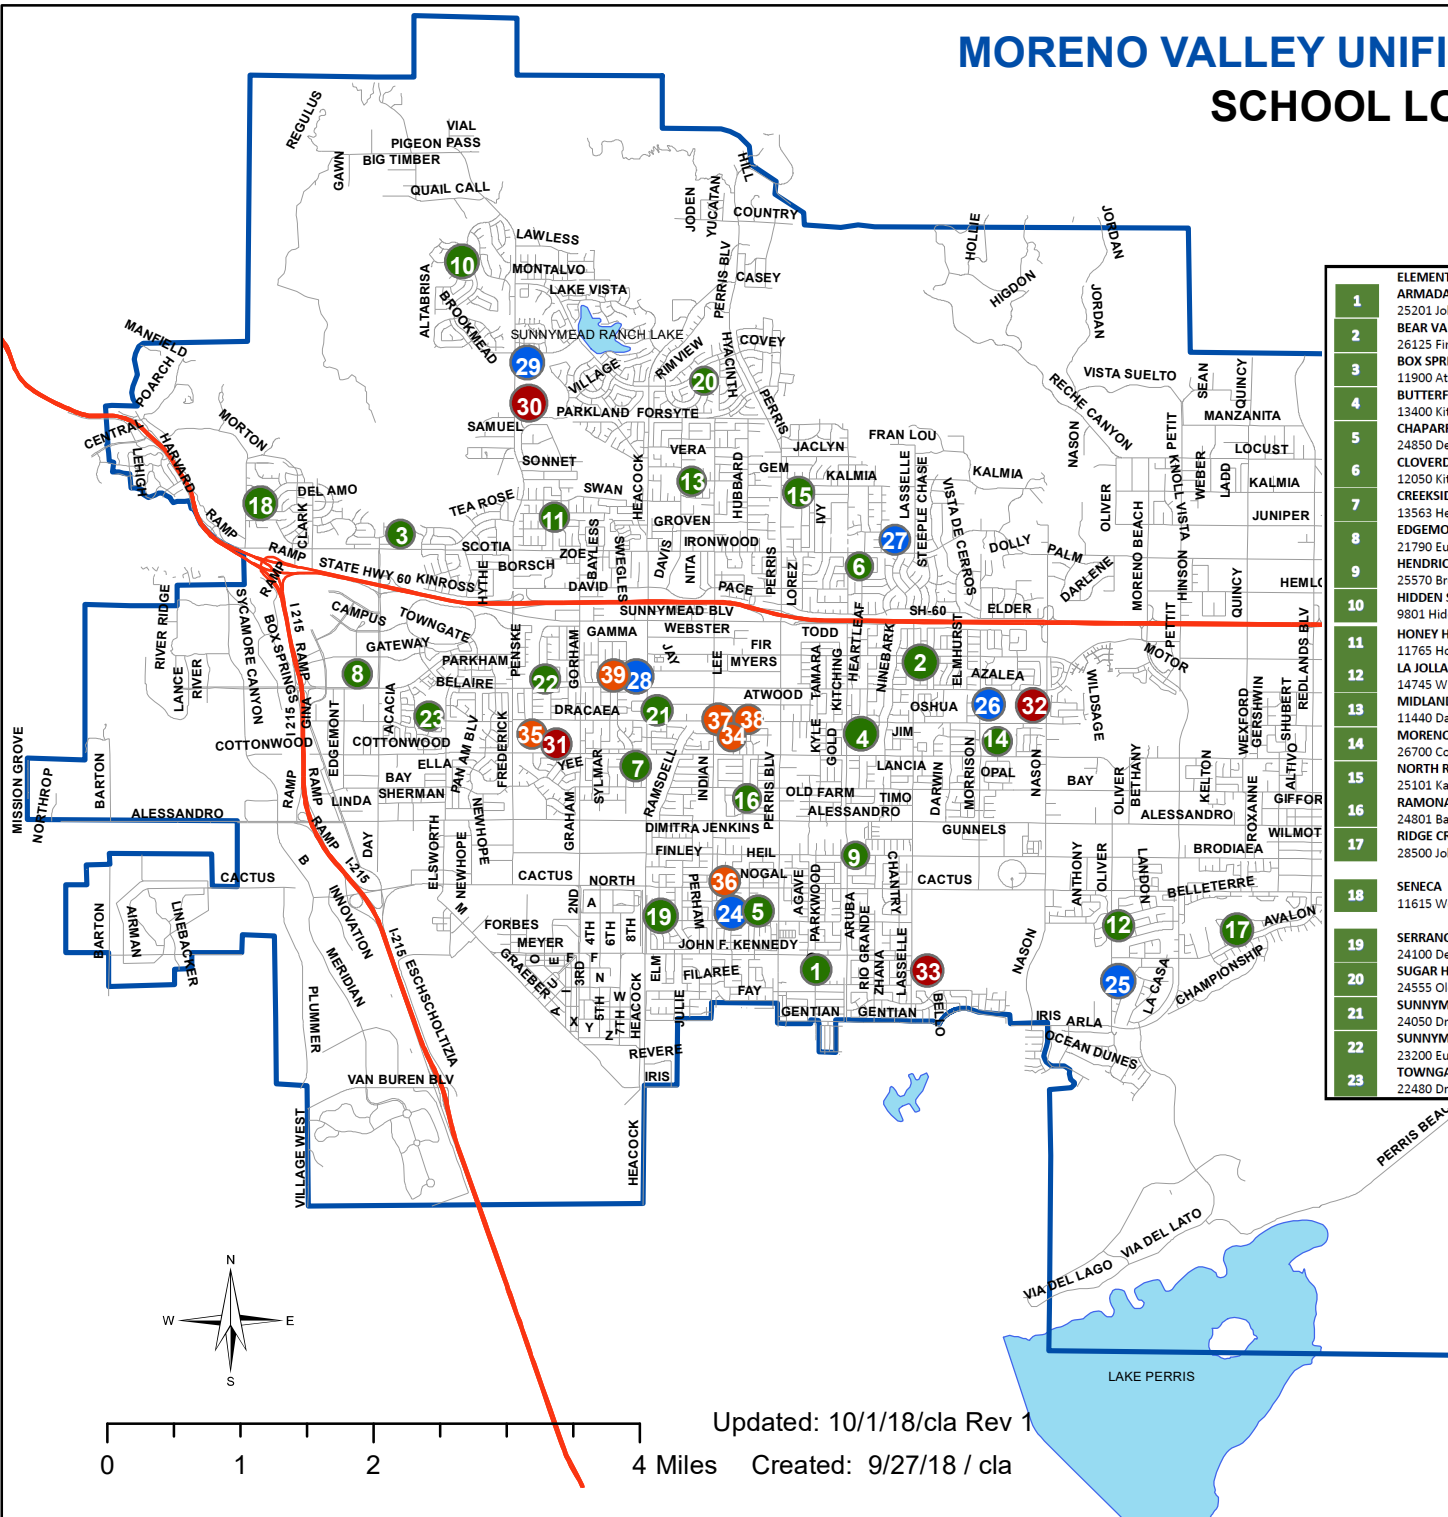

MORENO VALLEY UNIFIED SCHOOL DISTRICT SCHOOL LOCATOR MAP

ELEMENTARY SCHOOLS		MIDDLE SCHOOLS	
1	ARMADA 571-4500	24	BADGER SPRINGS 571-4200
2	BEAR VALLEY 571-4520	25	LANDMARK 571-4220
3	BOX SPRINGS 571-4530	26	LEGENDARY DR. 571-4255
4	BUTTERFIELD 571-4540	27	MOUNTAIN VIEW 571-4240
5	CHAPARRAL HILLS 571-4730	28	PALM 571-4260
6	CLOVERDALE 571-4550	29	SUNNYMEAD 571-4280
7	CREEKSIDE 571-4560		23996 Eucalyptus Ave., 92553
8	EDGEMONT 571-4570		23049 Old Lake Dr., 92557
9	HENDRICK RANCH 571-4580	HIGH SCHOOLS	
10	HIDDEN SPRINGS 571-4590	30	CANYON SPRINGS 571-4760
11	HONEY HOLLOW 571-4600	31	23100 Cougar Canyon Dr., 92557
12	LA JOLLA 571-4740	32	MORENO VALLEY 571-4820
13	MIDLAND 571-4610	33	23300 Cottonwood Ave., 92553
14	MORENO 571-4620		VALLEY VIEW 571-4850
15	NORTH RIDGE 571-4630		13135 Nason St., 92555
16	RAMONA 571-4720		VISTA DEL LAGO 571-4880
17	RIDGE CREST 571-4640		15150 Lasselle St., 92551
18	SENECA 571-4650	ALTERNATIVE SCHOOLS	
19	SERRANO 571-4660	34	ADULT ED 571-4790
20	SUGAR HILL 571-4670	35	13350 Indian St., 92553
21	SUNNYMEAD 571-4680	36	ALESSANDRO SCHOOL 571-4510
22	SUNNYMEADOWS 571-4690	37	23311 Dracaea Ave., 92553
23	TOWNGATE 571-4700	38	BRIDGES LEARNING CTR (Bayside/Charter/MVOLA)
	22480 Dracaea Ave., 92553	39	24501 Cactus Ave., 92553

**Map Produced by MVUSD
Geographic Information Systems
Facilities Planning and Development**

The information shown on this map was compiled from MVUSD GIS Data. The land base and facility information on this map is for display purposes only and should not be relied upon without independent verification as to its accuracy. MVUSD will not be held responsible for any claims, losses or damages resulting from the use of this map.

Updated: 10/1/18/cia Rev 1

0 1 2 4 Miles Created: 9/27/18 / cia