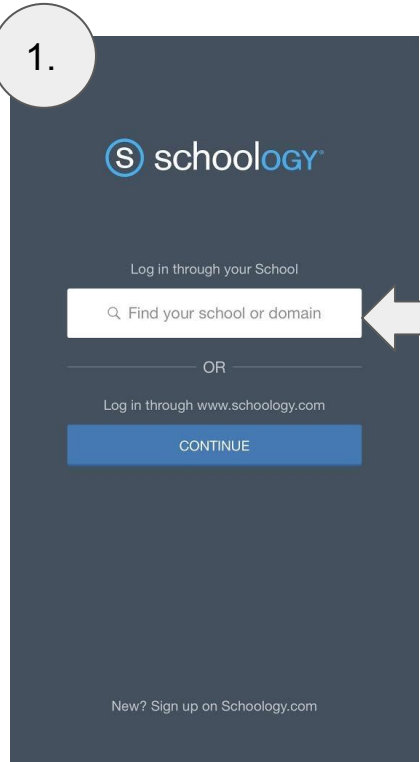

Parent Log In: The Schoology App

First, download the Schoology App onto your mobile device.

Android: Tap on Play Store > Search for Schoology > Install the app.

iOS: Tap on App Store > Search for Schoology > Download the the app.

Then use the following instructions to log in.

1. Tap 'Find your school or domain.'
2. Enter Los Angeles Unified School District (or your school) and select from dropdown.
3. Enter your PASSport credentials and tap 'Sign In.'