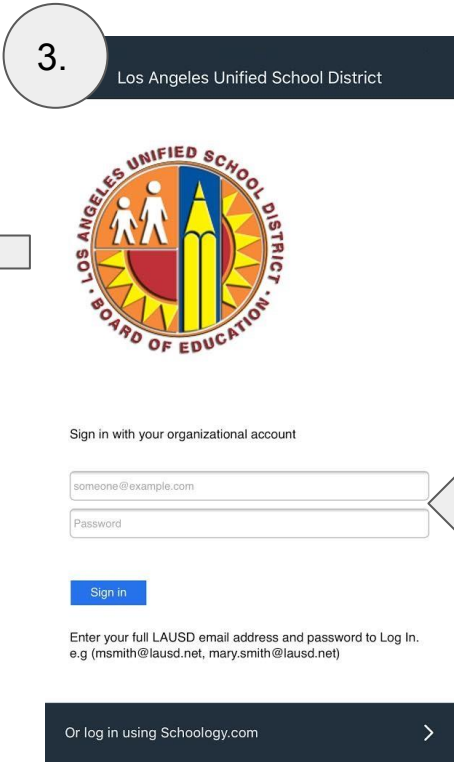

Parent Log In: The Schoology App

First, download the Schoology App onto your mobile device.

Android: Tap on Play Store > Search for Schoology > Install the app.

iOS: Tap on App Store > Search for Schoology > Download the the app.

Then use the following instructions to log in.

1. Tap 'Find your school or domain.'
2. Enter Los Angeles Unified School District (or your school) and select from dropdown.
3. Enter your PASSport credentials and tap 'Sign In.'