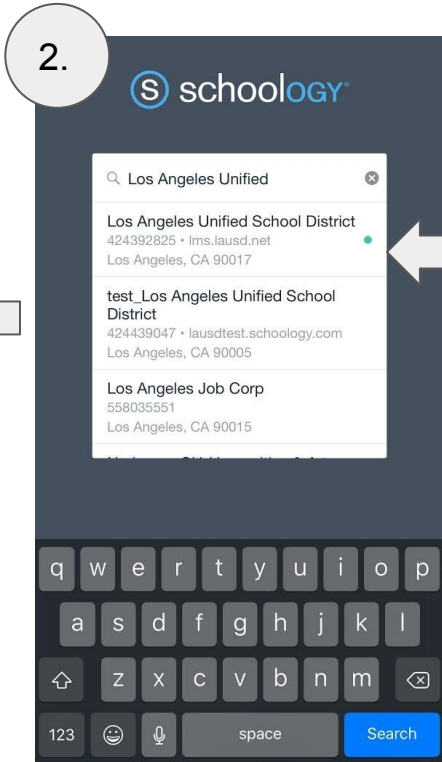

# Parent Log In: The Schoology App

First, download the Schoology App onto your mobile device.

**Android:** Tap on Play Store > Search for Schoology > Install the app.

**iOS:** Tap on App Store > Search for Schoology > Download the the app.

Then use the following instructions to log in.

1. Tap 'Find your school or domain.'
2. Enter Los Angeles Unified School District (or your school) and select from dropdown.
3. Enter your PASSport credentials and tap 'Sign In.'