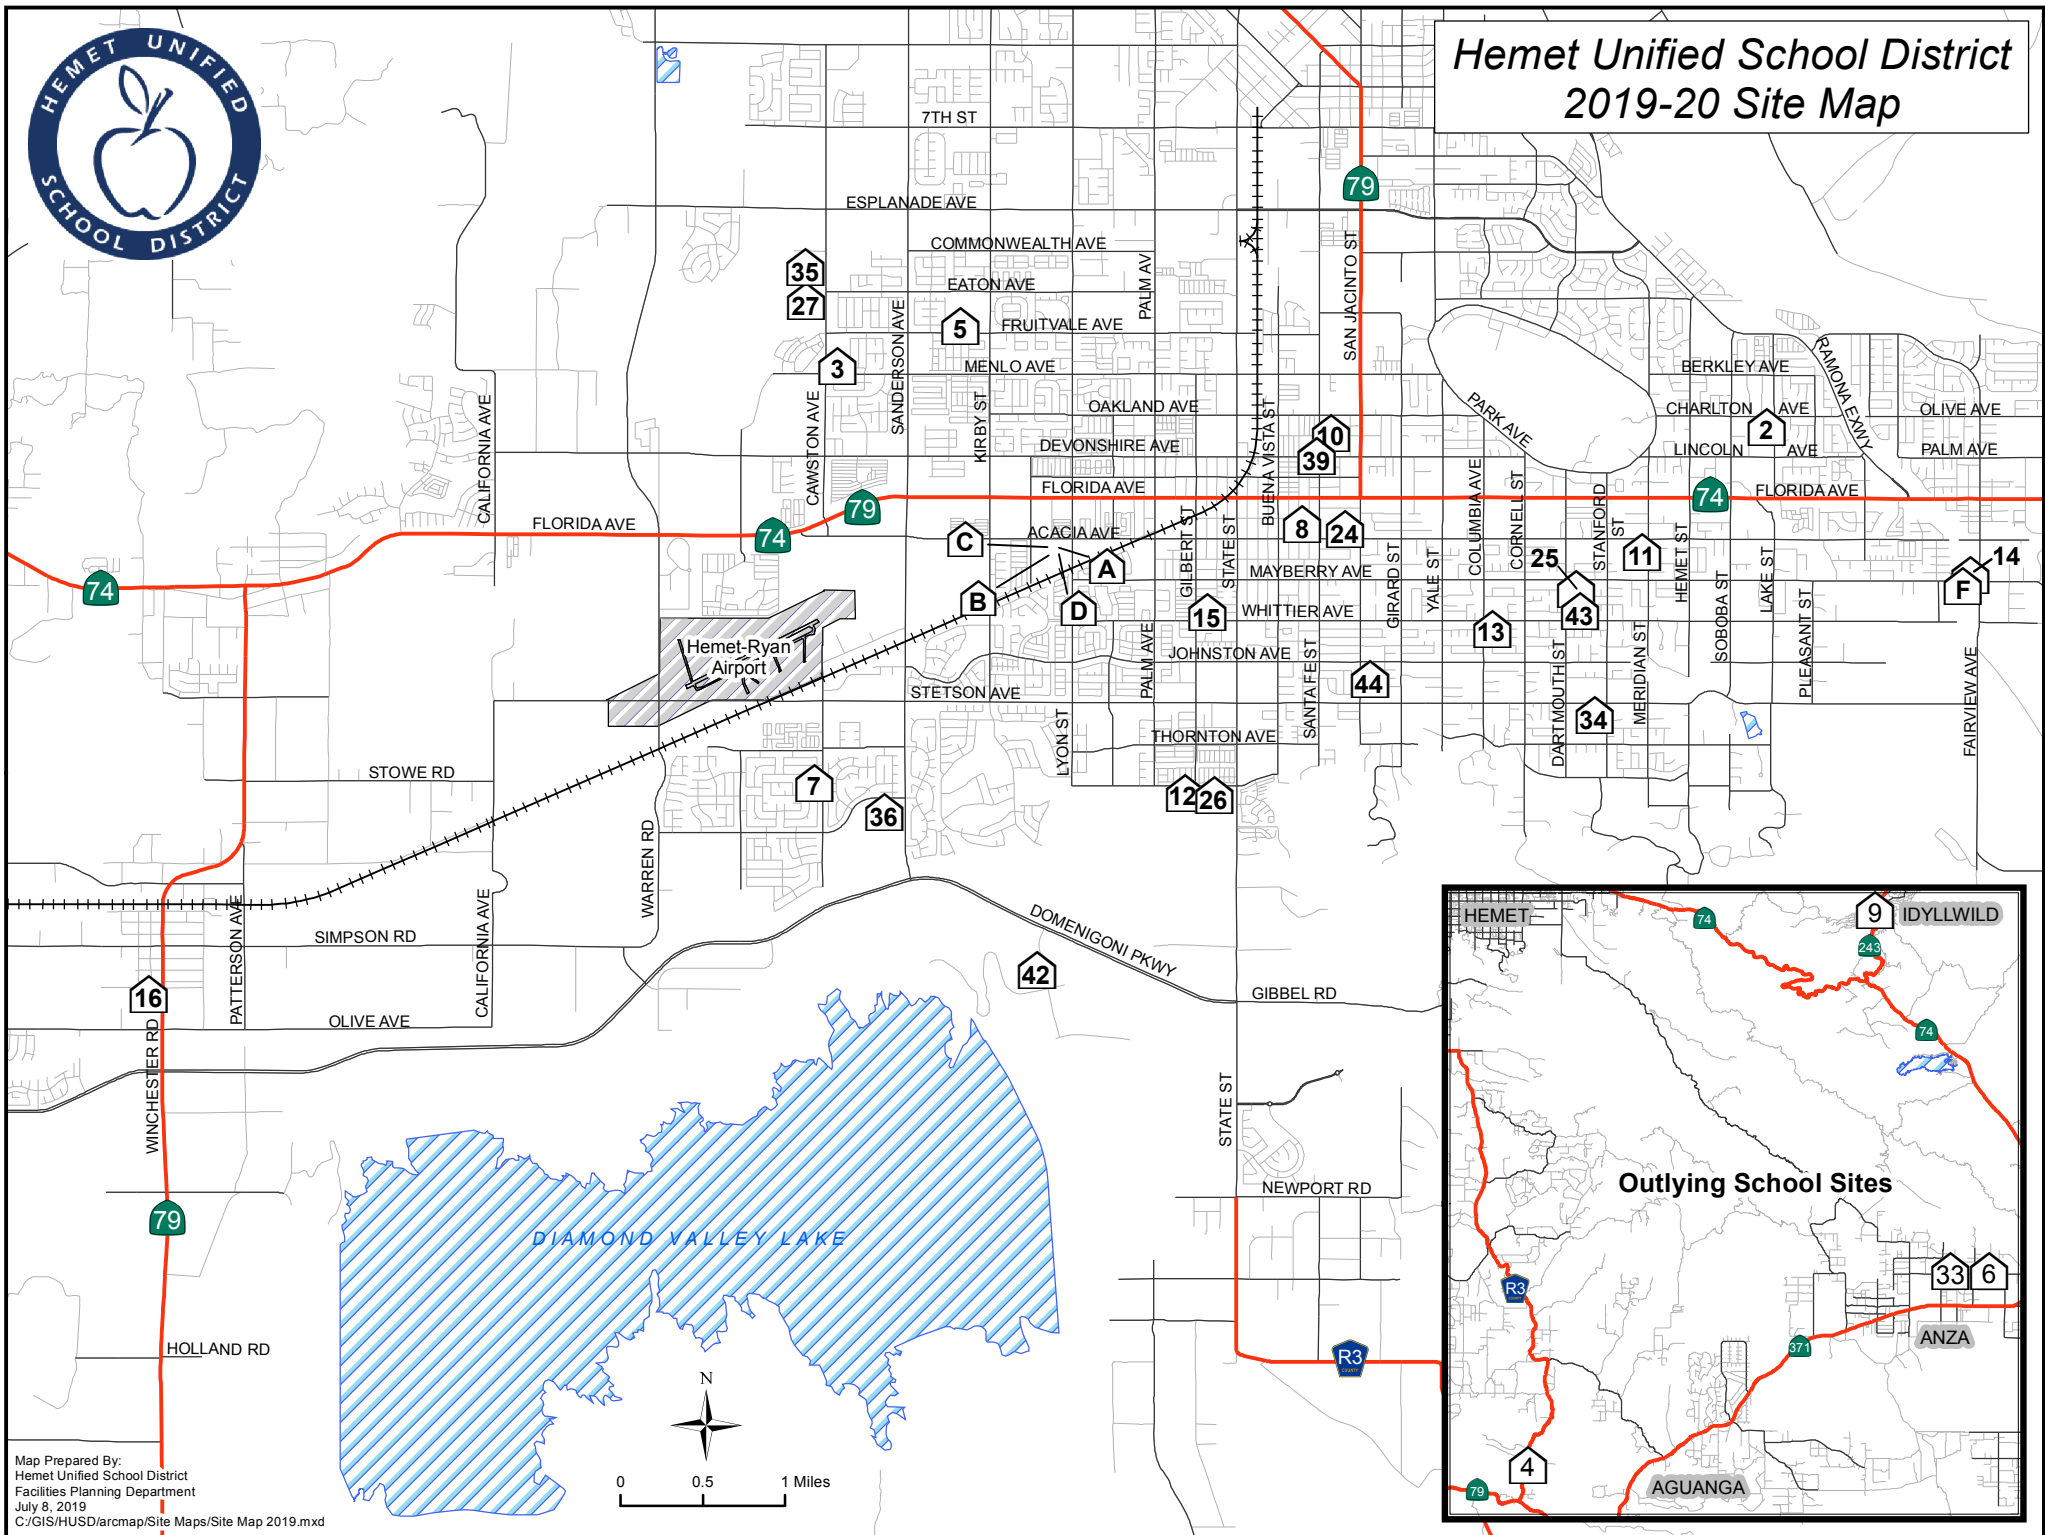

# Hemet Unified School District 2019-20 Site Map