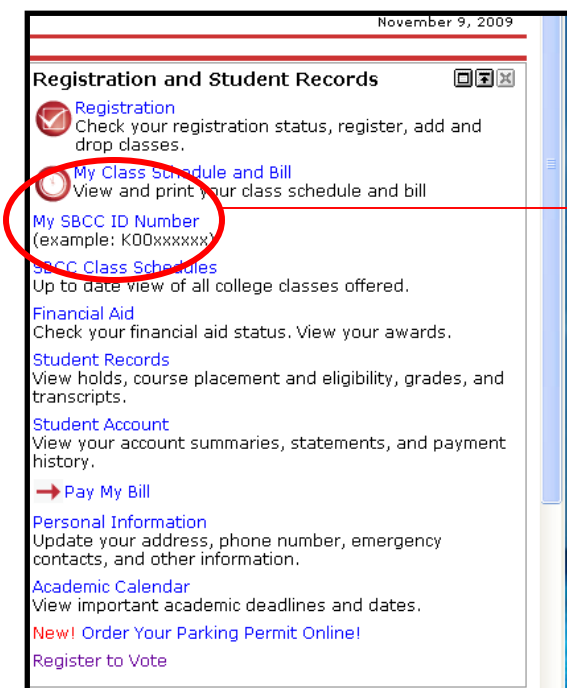

How do I find my new SBCC Student I.D., or K number, in Pipeline?

1. Log into Pipeline

2. Locate the Registration and Student Records channel in the upper right-hand corner.

3. Click on the hyperlink "My SBCC ID Number."

4. Your K number will be listed for you.