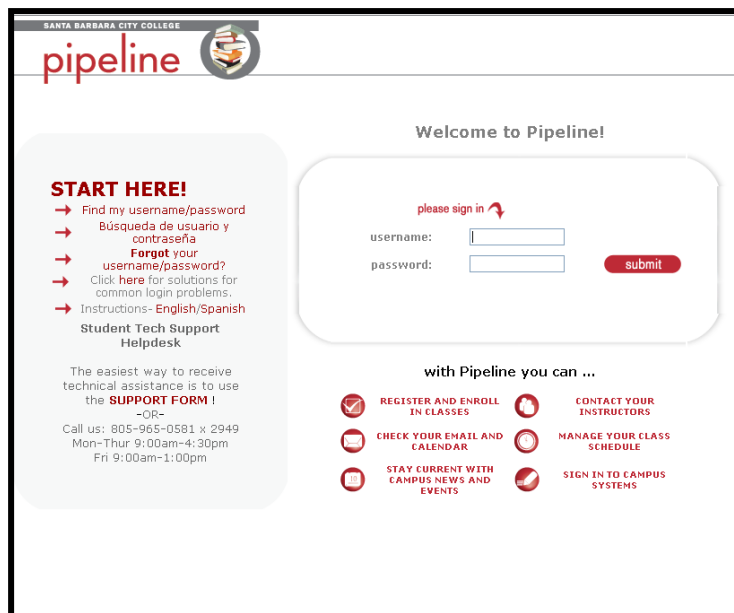

How do I find my new SBCC Student I.D., or K number, in Pipeline?

1. Log into Pipeline

2. Locate the Registration and Student Records channel in the upper right-hand corner.

3. Click on the hyperlink "My SBCC ID Number."