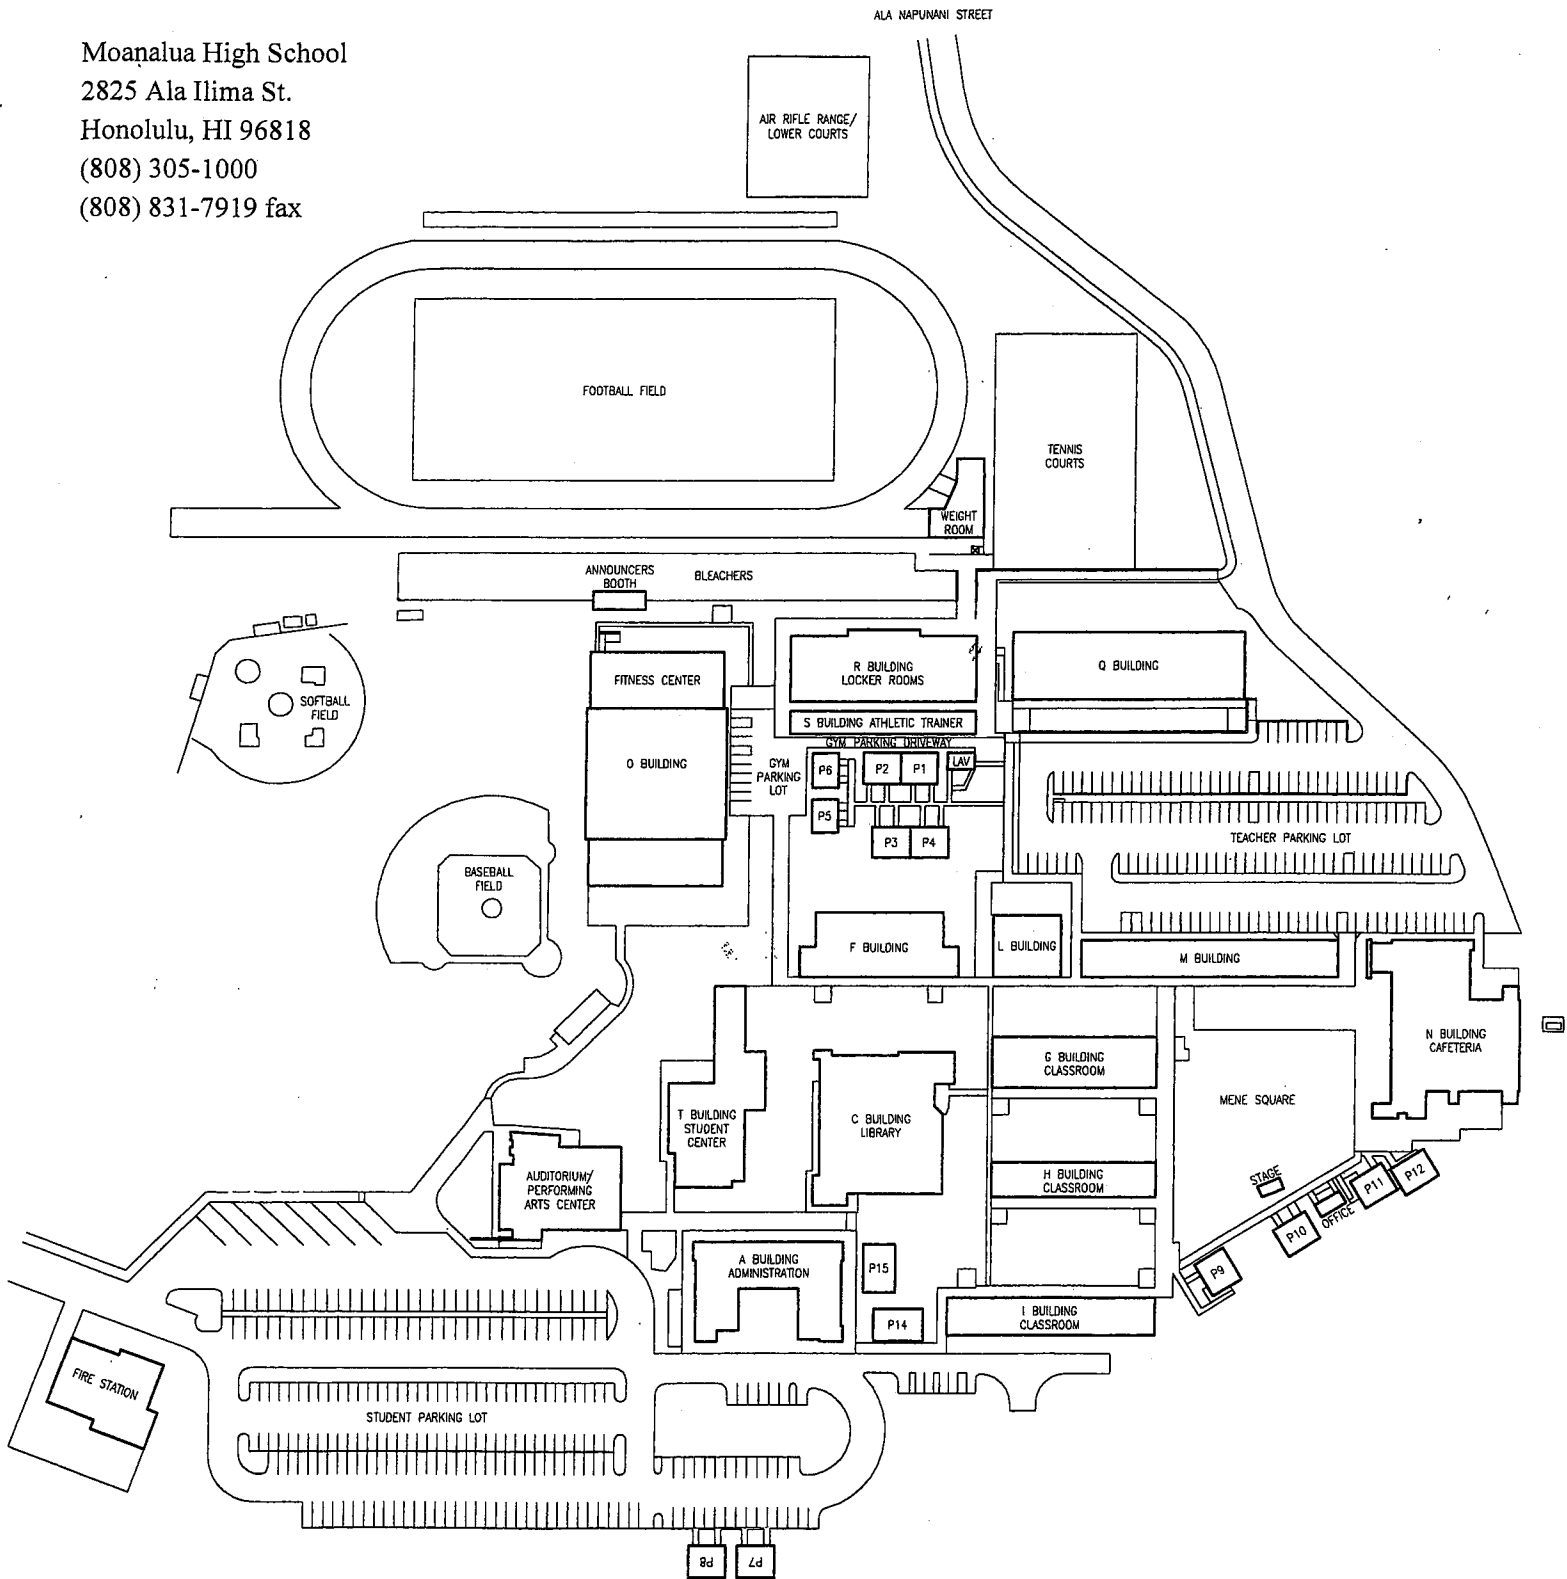

Moanalua High School  
 2825 Ala Ilima St.  
 Honolulu, HI 96818  
 (808) 305-1000  
 (808) 831-7919 fax

Please see reverse side for a list of ADA restrooms.

## **ADA Restrooms**

### **1<sup>st</sup> Floor**

- Admin Building – Boys, Girls & Teachers
  - C Building – Teachers
  - F Building - Teachers
- G Building – Boys, Girls & Teachers
- H Building – Boys, Girls & Teachers
- M Building – Boys, Girls & Teachers
  - N Building – 2 Unisex
  - O Building – Boys & Girls
  - R Building – Locker Rooms
- T Building – Boys, Girls & Teachers
- U Building – Boys, Girls & Teachers

### **2<sup>nd</sup> Floor**

- F Building – Teachers
- H Building – Teachers
- M Building – Teachers
- Q Building – Teachers
- R Building – Boys & Girls