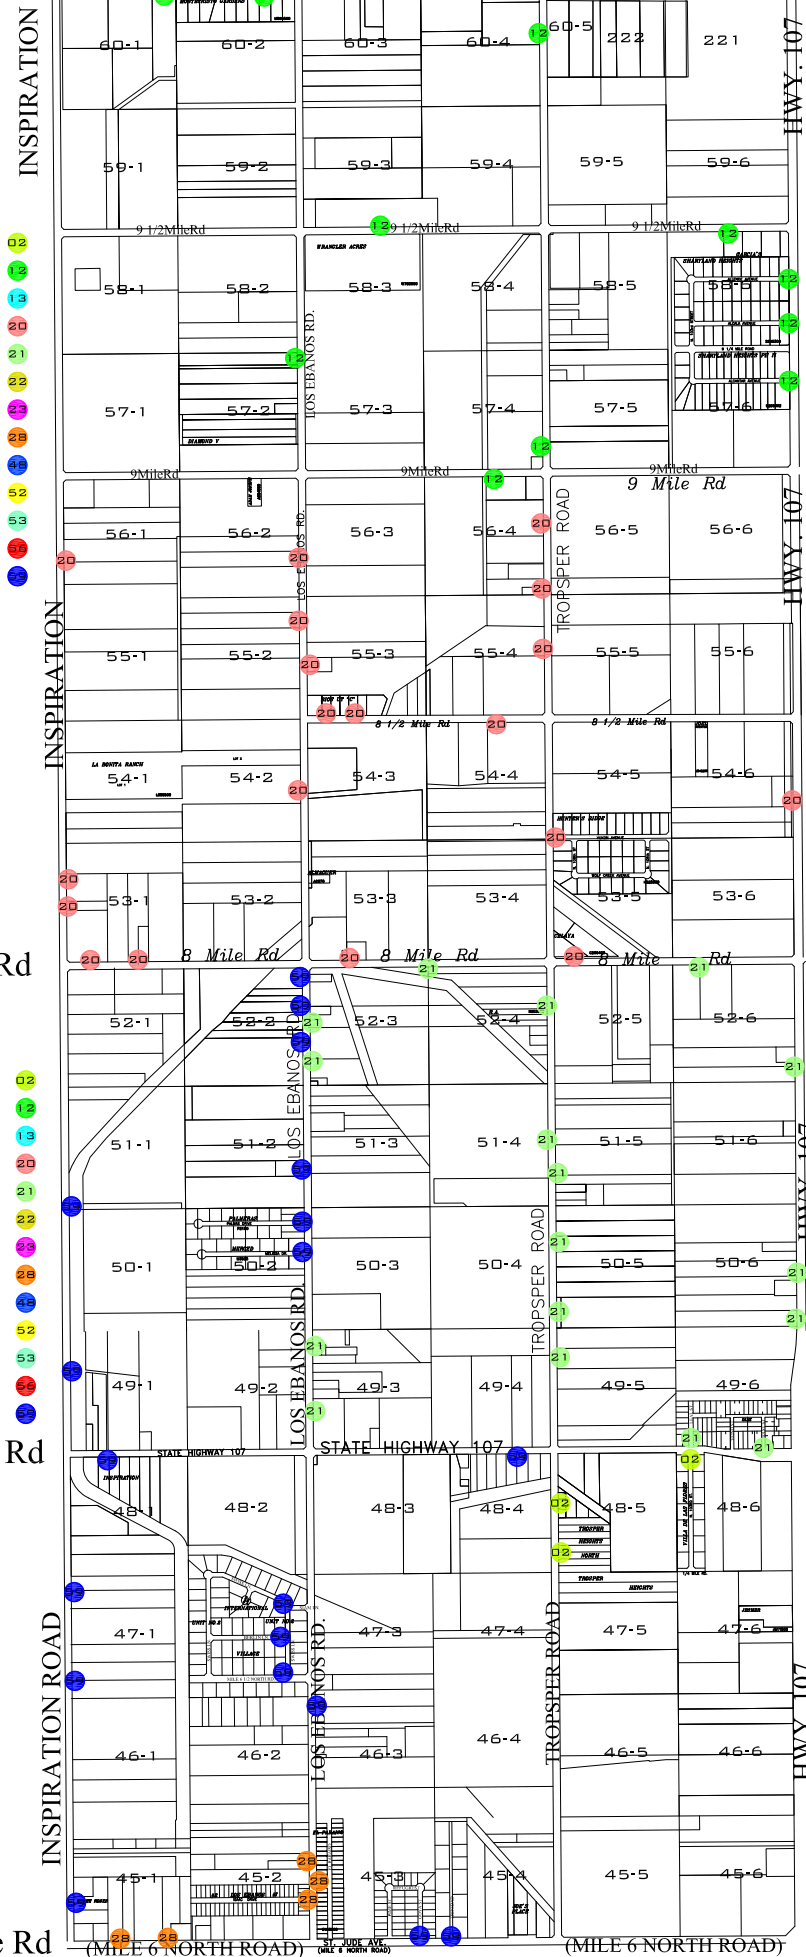

TRANSPORTATION SCHOOL BUS STOPS

SCHOOL ROUTES

- Route 02 a.m. & p.m.
- Route 12 a.m. & p.m.
- Route 13 a.m. & p.m.
- Route 20 a.m. & p.m.
- Route 21 a.m. & p.m.
- Route 22 a.m. & p.m.
- Route 28 a.m. & p.m.
- Route 48 a.m. & p.m.
- Route 52 a.m. & p.m.
- Route 53 a.m. & p.m.
- Route 56 a.m. & p.m.
- Route 59 a.m. & p.m.

**Mission High School
North**
 1802 W. Cleo Dawson
 Mission, Texas 78572

North 10 Mile Rd

MONTECRISTO Road

North 9 Mile Rd

North 8 Mile Rd

North 7 Mile Rd

North 6 Mile Rd

PREVAILING WIND PLANT GEOMETRICAL

North 6 Mile Rd

North 5 Mile Rd

North 4 Mile Rd

North 3 Mile Rd