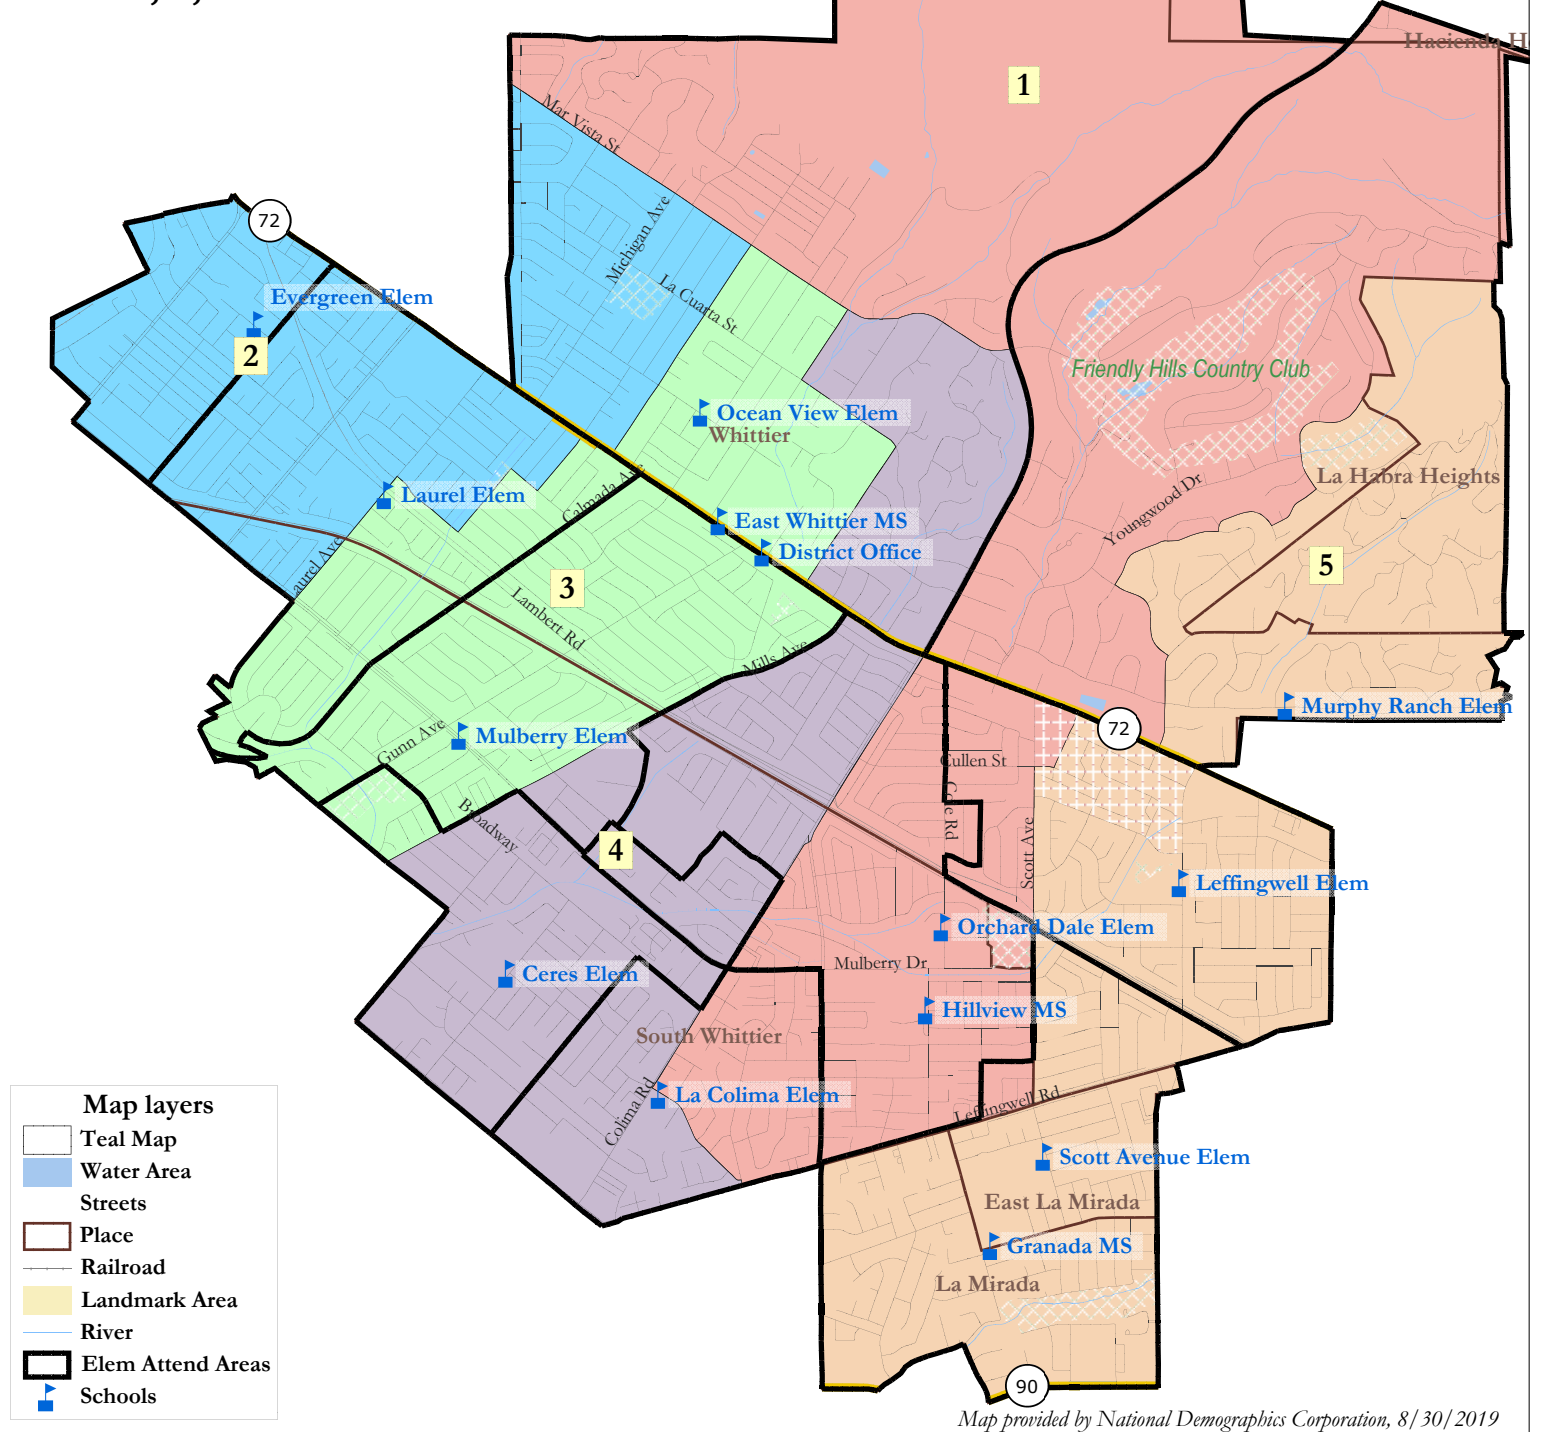

East Whittier City School District Districting 2019 NDC Teal Map

Suggested Sequencing:

2020 - 2 & 5

2022 - 1, 3, & 4

Map layers

- Teal Map
- Water Area
- Streets
- Place
- Railroad
- Landmark Area
- River
- Elem Attend Areas
- Schools