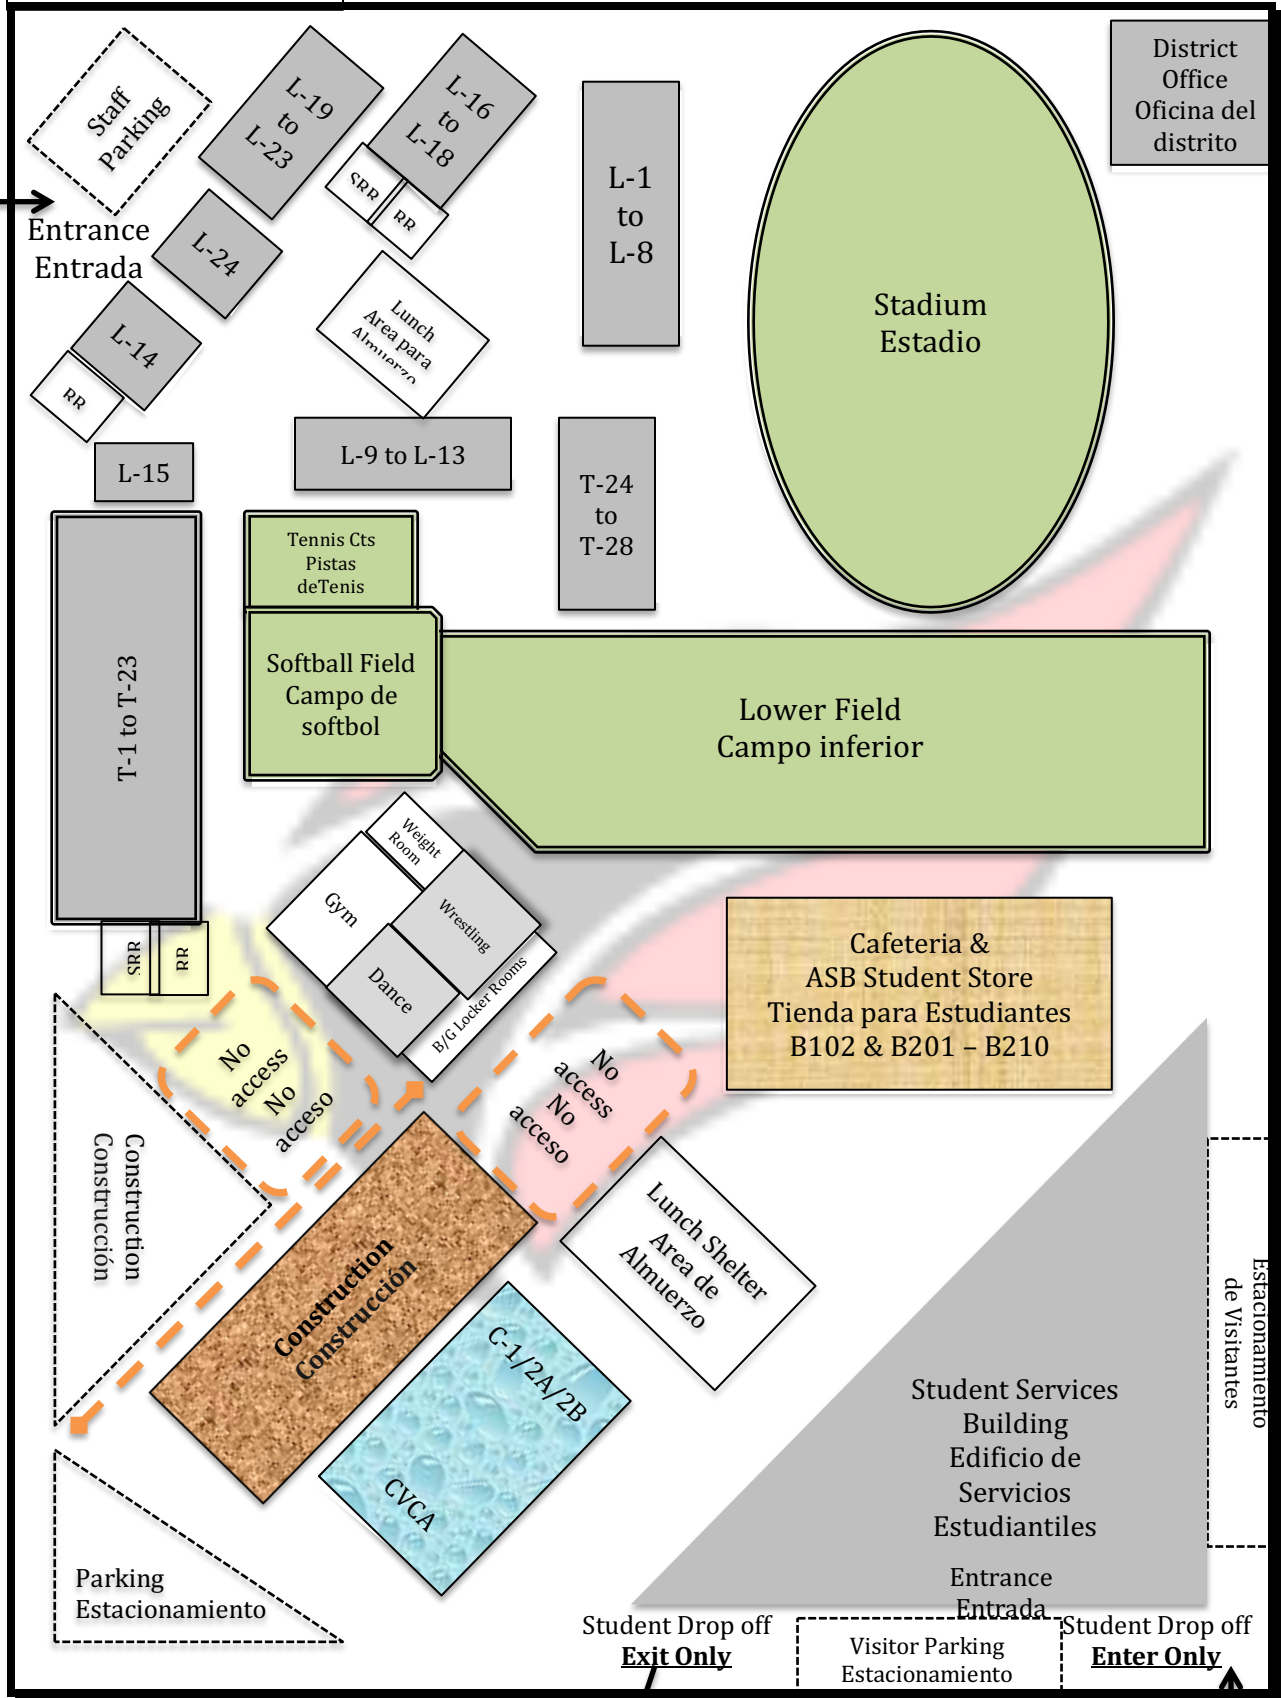

LAWNDALE HIGH SCHOOL
CAMPUS MAP
mapa de la escuela

*Facility locations approximate and not to scale. Subject to change as campus construction continues.

Map Legend
RR = Restroom
SRR = Staff Restroom

Marine Avenue

Inglewood Avenue