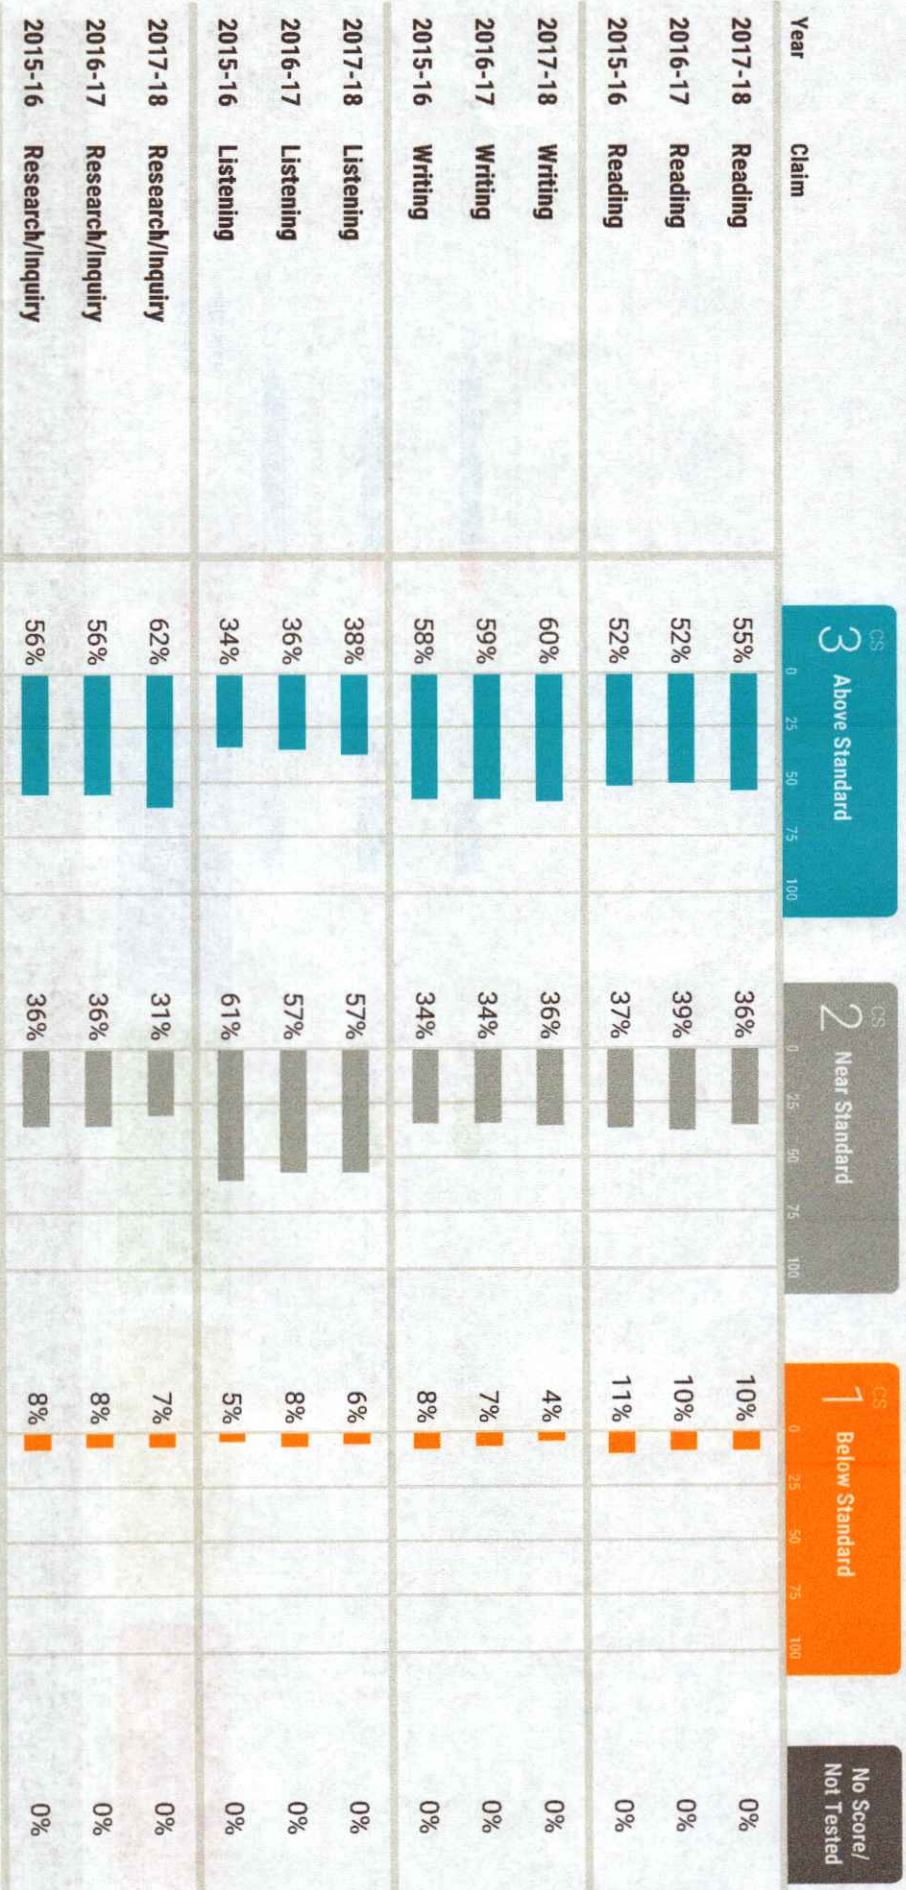

Smarter Balanced Performance Summary - Multi-Year Comparison (All Students Tested)

Test: All ELA Tests (Summative)

Years: 2017-18, 2016-17 and 2015-16

Grade: 8

Sites: South Pasadena Middle School

Overall & Claim Performance for Grade 8

Average Distance from Level 3 is calculated for grades 3-8 only. Distance from Level 3 (DF3) measures how far each student is from the Level 3 (Standard Met) Smarter Balanced performance level.

Smarter Balanced Performance Summary - Multi-Year Comparison [All Students Tested]

Test: All ELA Tests (Summative)

Years: 2017-18, 2016-17 and 2015-16

Grade: 8

Sites: South Pasadena Middle School

Overall & Claim Performance for Grade 8

Average Distance from Level 3 is calculated for grades 3-8 only. Distance from Level 3 (DF3) measures how far each student is from the Level 3 (Standard Met) Smarter Balanced performance level.