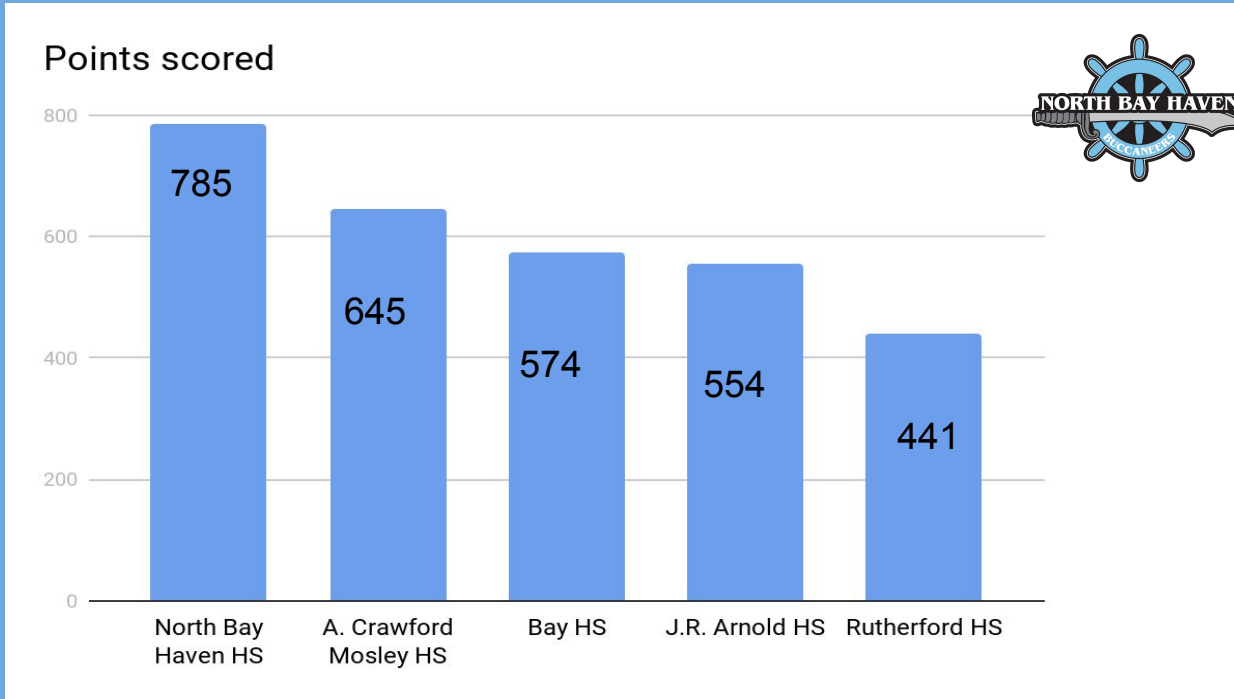

Academic Achievement

2018-19 Bay County High School Comparisons School Letter Grade Total Points- FLDOE