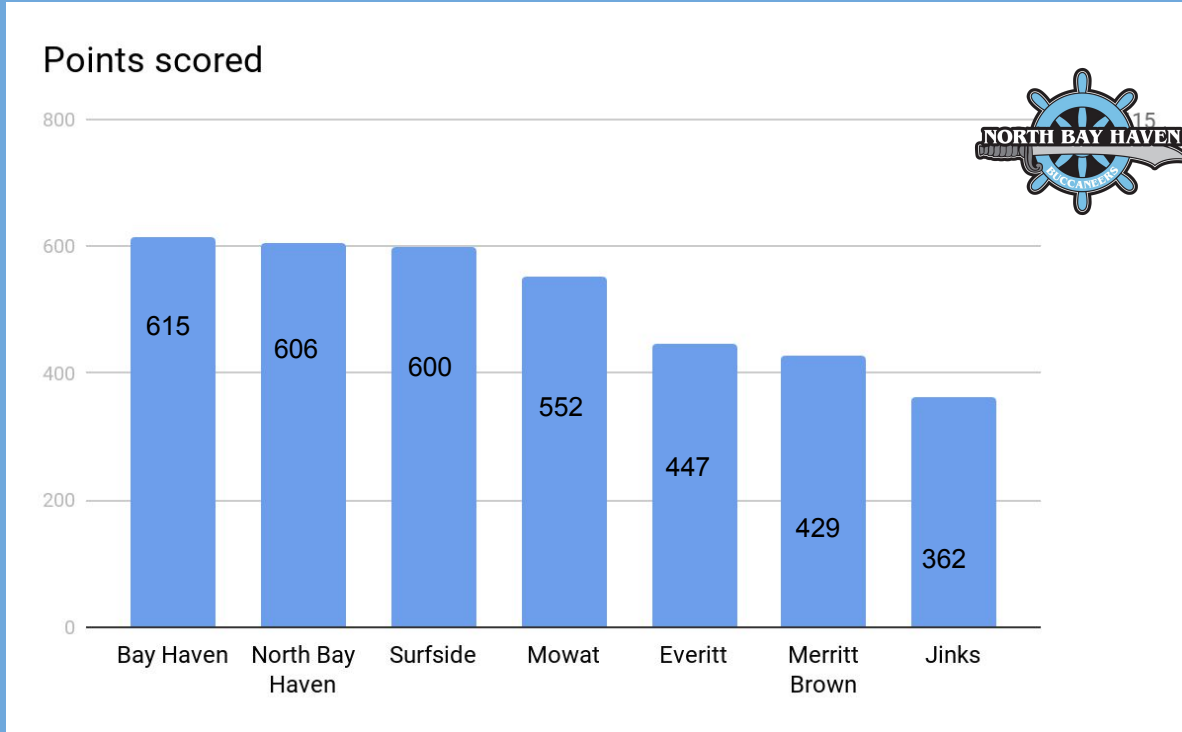

Academic Achievement

2018-19 Bay County Middle School Comparisons School Letter Grade Total Points- FLDOE