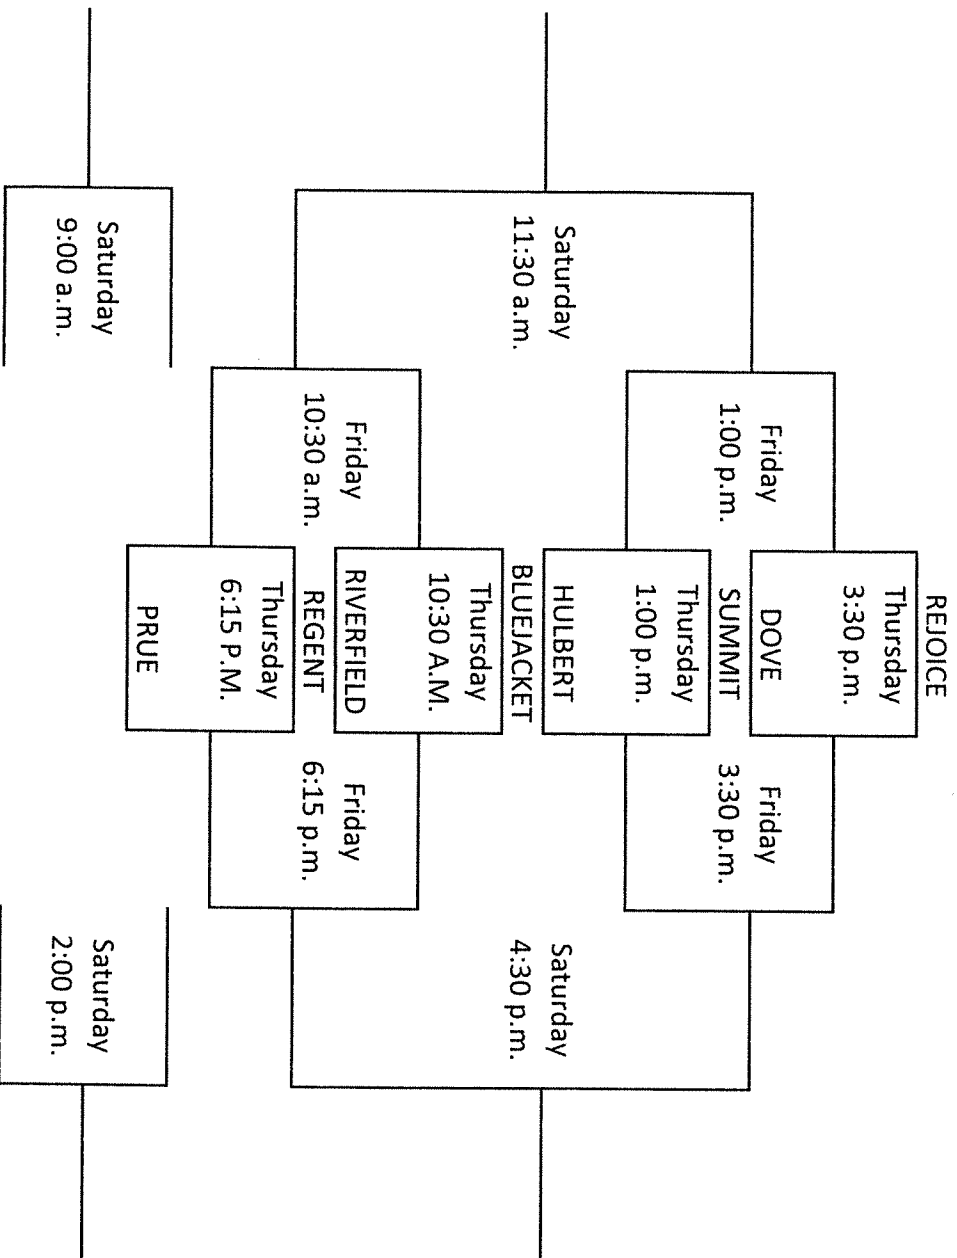

2019 Regent Invitational Basketball Tournament January 10-12
 GIRLS BRACKET

Top team on the bracket will be home on the scoreboard, wear white uniforms, sit on the bench at the South end, and warm up on the North end.