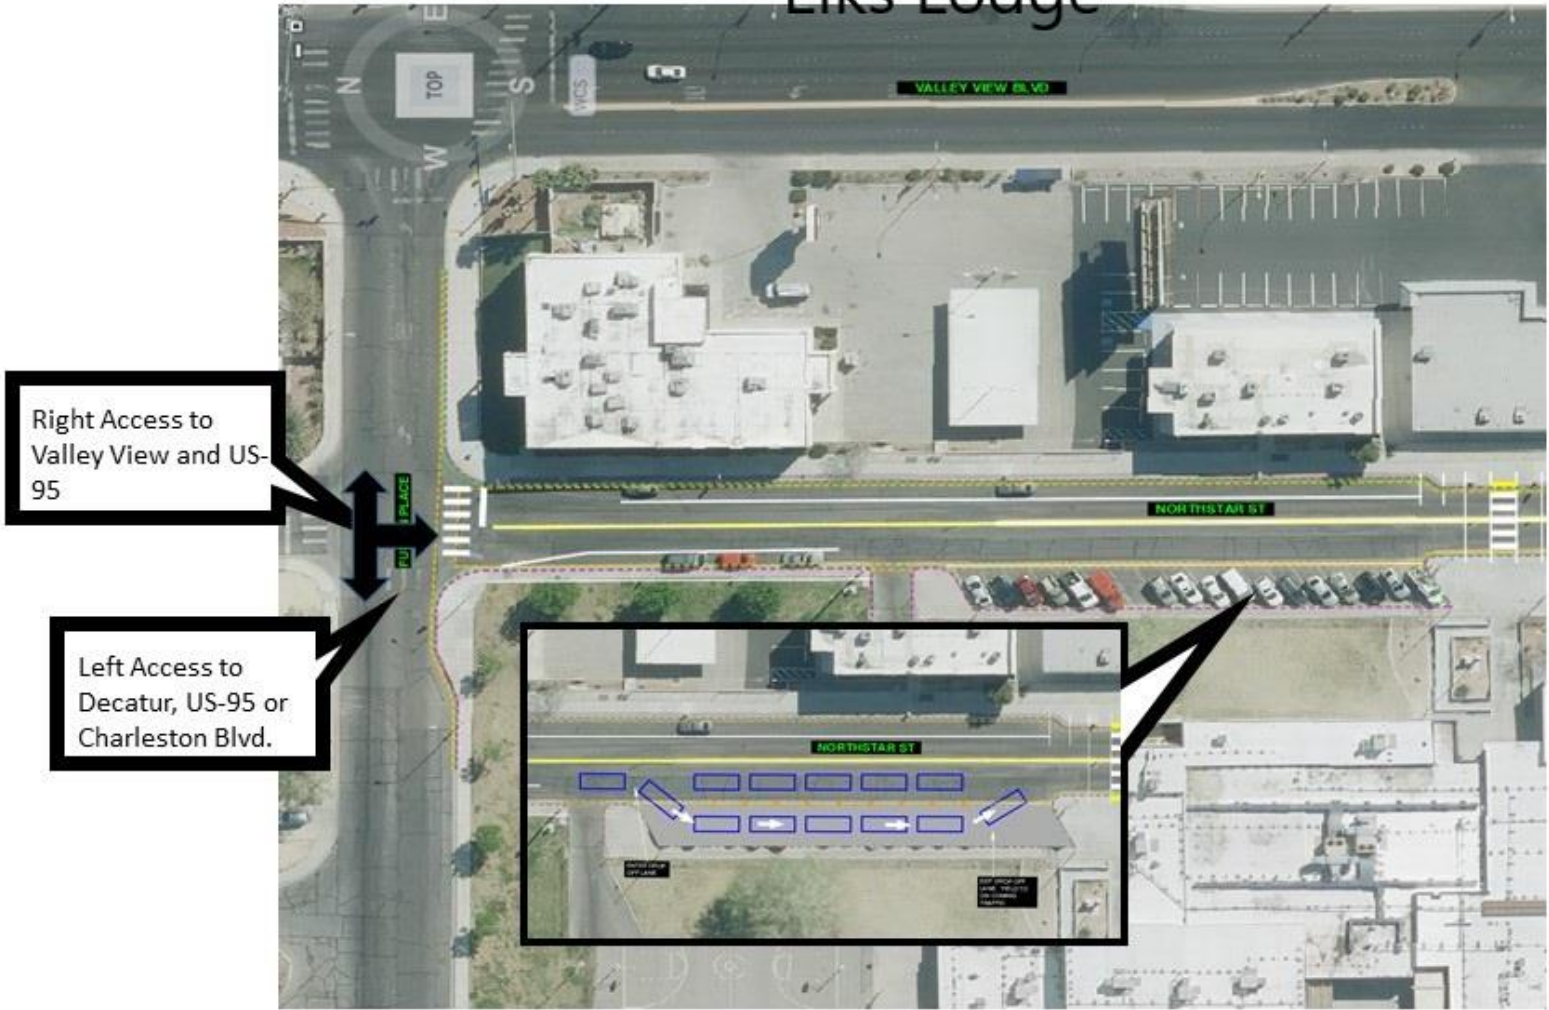

Hyde Park Drop-off Procedures - 7:30 - 8:30

Additional drop-off locations are on Fulton St., Rotary Park and the Elks Lodge

Hyde Park Drop-off Procedures – 7:30 a.m. – 8:30 a.m. Additional drop off locations are on Fulton St., Rotary Park, and The Elks Lodge