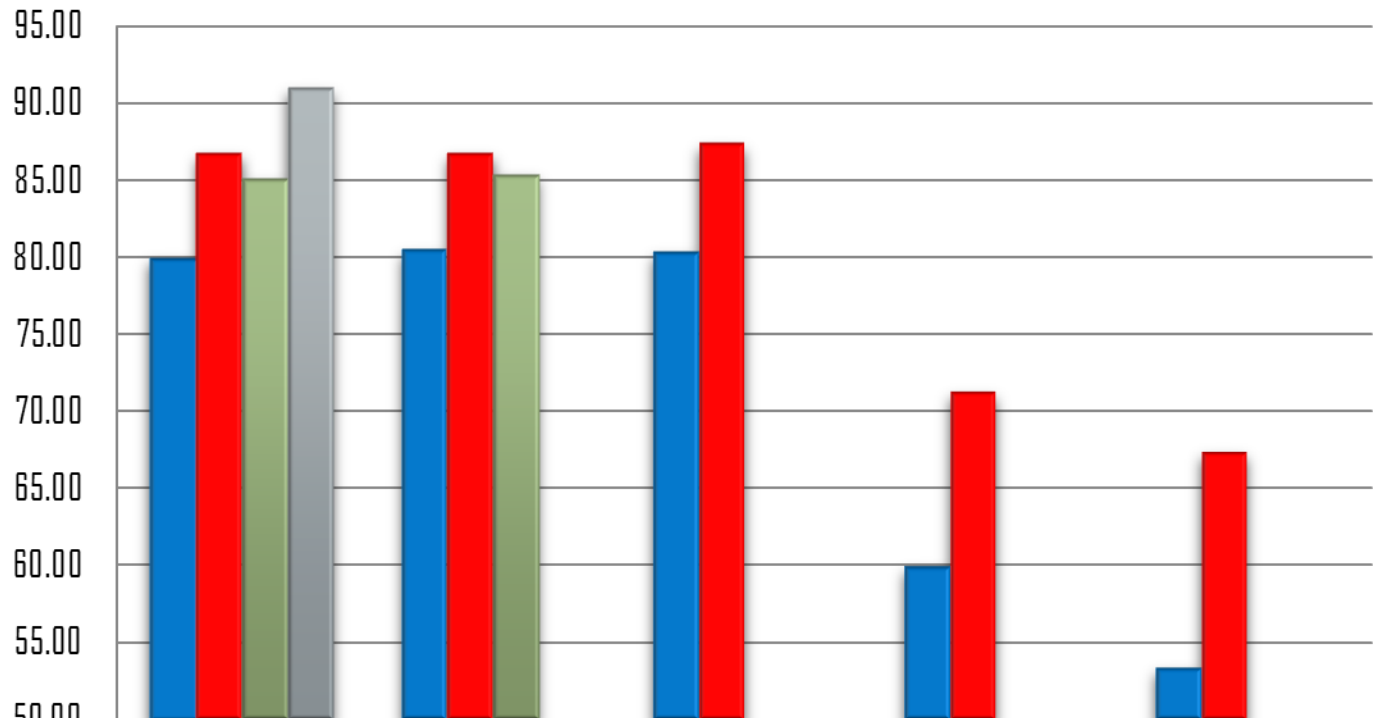

# Phineas Banning High School GRADUATION RATES

	Schoolwide	Hispanic or Latino	Title I	English Learners	SWD
2016 (Class of 2015)	79.90	80.50	80.40	60.00	53.40
2017 (Class of 2016)	86.80	86.80	87.40	71.30	67.40
2018 (Class of 2017)	85.10	85.40			
Projected 2019 (Class of 2018)	91.00				