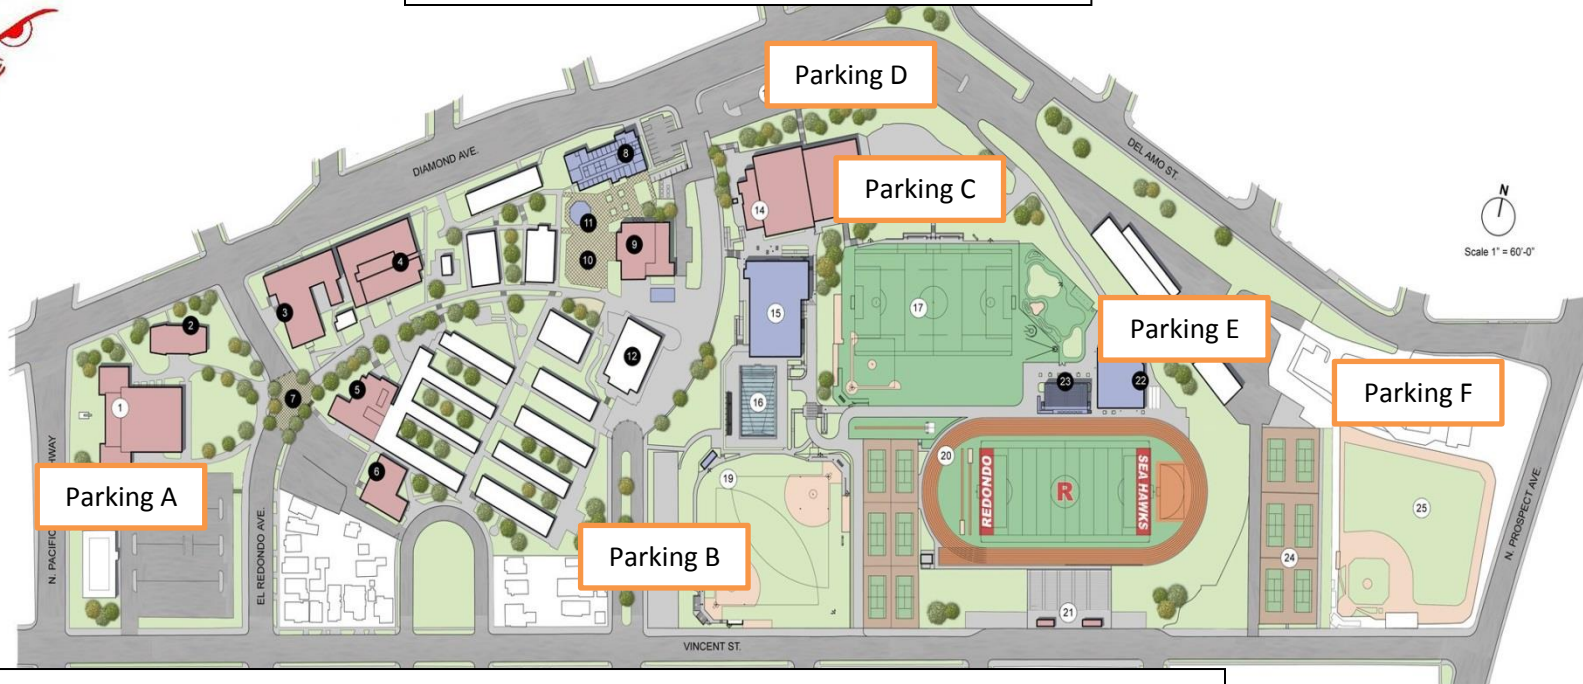

RUHS Parking Map

RUHS Parking Options after 3pm and for Special Events

Parking options at RUHS (total spots):

Parking A (84): Auditorium parking lot off of Vincent (please be aware of city designated spots)

Parking B (36): Softball field parking lot off of Vincent

Parking C (59): Lower parking lot near athletics field

Parking D (193): Main parking lot off of Diamond St

Parking E (46): Beach Cities Health District parking lot (enter via Del Amo)

Parking F (31): Redondo Shores (enter via Del Amo)

Parking G (61): Parra MS (enter via Prospect)

Street Parking: Please be aware of all street and city signs. The south side of Vincent and the neighborhood south of Vincent is permit parking only.