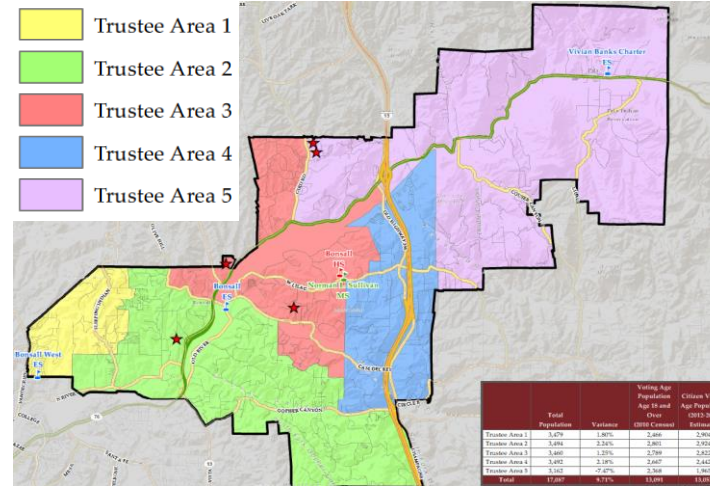

Bonsall USD – Potential Election Sequencing Options

Map Scenario 1

Potential Sequencing

2020: 1 & 5
2022: 2, 3, & 4

or

2020: 1 & 3
2022: 2, 4, & 5

or

2020: 3 & 5
2022: 1, 2, & 4

Map Scenario 2

Potential Sequencing

2020: 1 & 4
2022: 2, 3, & 5

Map Scenario 3

Potential Sequencing

2020: 1 & 5
2022: 2, 3, & 4

or

2020: 1 & 3
2022: 2, 4, & 5

or

2020: 3 & 5
2022: 1, 2, & 4

Map Scenario 4

Potential Sequencing

2020: 1 & 5
2022: 2, 3, & 4

or

2020: 1 & 3
2022: 2, 4, & 5

or

2020: 3 & 5
2022: 1, 2, & 4