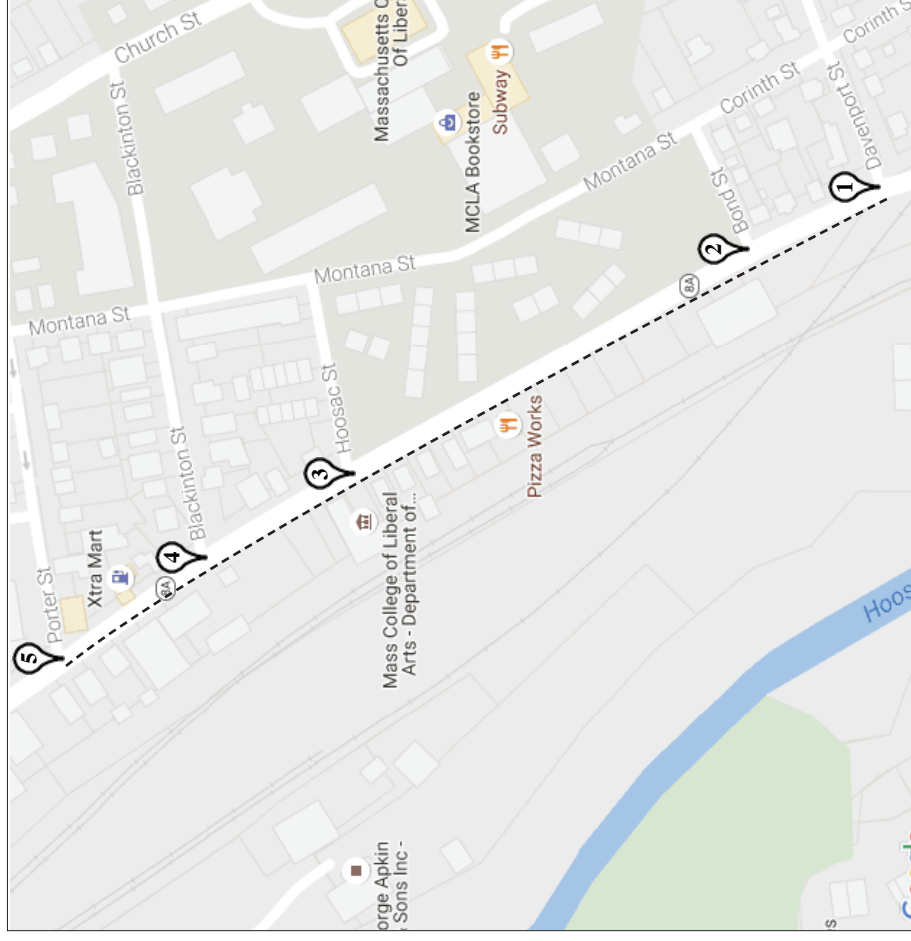

Colegrove Walking School Bus (WSB) Route 1

1: Stop 1 - Davenport and Church St. WSB starts here at 8am, arrive at 7:55.

2: Stop 2 Park and Walk Hoosac Hall Parking Lot MCLA

Arrive at 7:55. This is a park and walk site for students that live off of the WSB routes. Park in the MCLA parking lot. WSB departs at 8:05.

6: Stop 6 - Arrive at 8:16, WSB will leave at 8:21

7: Stop 7 - Arrive at 8:21, WSB will leave at 8:26

8: Stop 8 - Arrive at 8:24, WSB will leave at 8:29

9: Street Crossing - Please use crosswalk near Summer St. and follow directions of crossing guard.

10: Use Crosswalk and follow directions of crossing guard.

Colegrove Walking School Bus (WSB) Route 2

1: Stop 1

Starting point for Ashland St. Route, arrive at 7:50, WSB leaves at 7:55.

2: Stop 2

Arrive at 7:52. WSB leaves at 7:57.

3: Stop 3

Arrive at 7:59, WSB leaves at 8:04

4: Stop 4

Arrive at 8:02. WSB leaves at 8:07

5: Stop 5

The WSB will walk Porter St. to meet the Church St. WSB and follow the route to Colegrove with them!

Colegrove Walking School Bus (WSB) Route 3