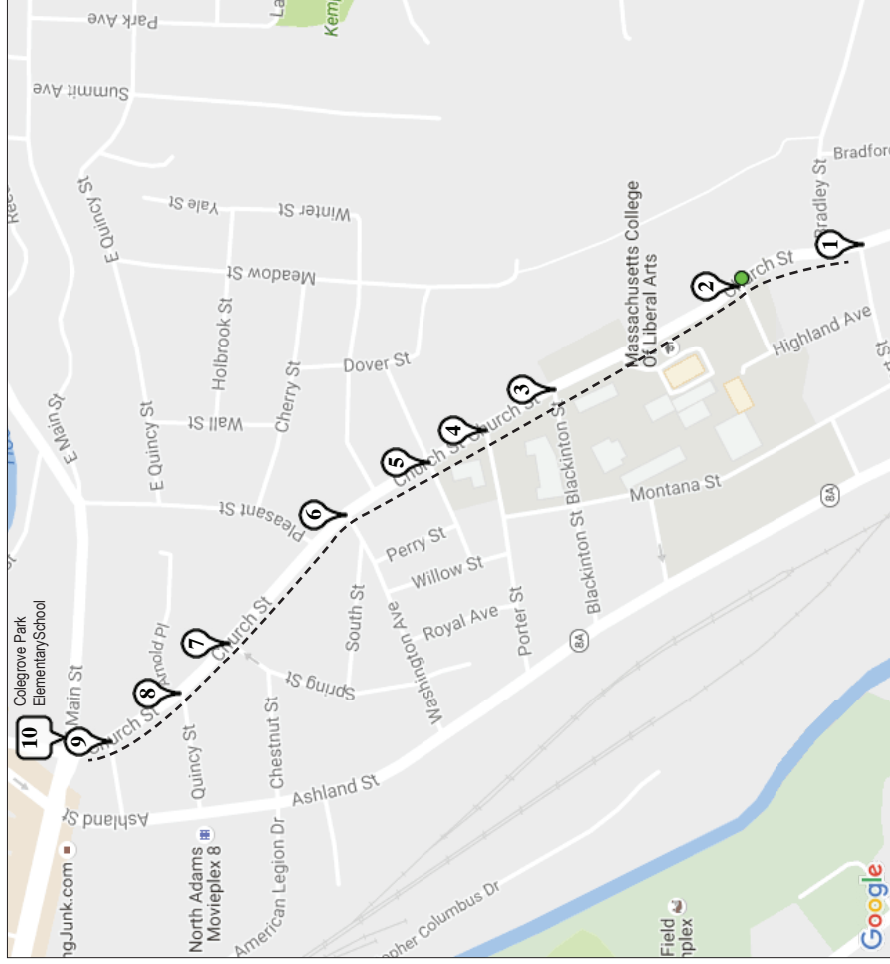

Colegrove Walking School Bus (WSB) Route 1

1: Stop 1 - Davenport and Church St. WSB starts here at 8am, arrive at 7:55.

2: Stop 2 Park and Walk Hoosac Hall Parking Lot MCLA

Arrive at 7:55. This is a park and walk site for students that live off of the WSB routes. Park in the MCLA parking lot. WSB departs at 8:05.

3: Stop 3 - Arrive at 8:07. WSB departs at 8:12am.

4: Stop 4 - Ashland St. Walking School Bus will meet Church St. WSB here, arrive at 8:10, WSB will leave at 8:15.

5: Stop 5 - Elmwood Ave. and Church St. Arrive at 8:13, WSB will leave at 8:18

6: Stop 6 - Arrive at 8:16, WSB will leave at 8:21

7: Stop 7 - Arrive at 8:21, WSB will leave at 8:26

8: Stop 8 - Arrive at 8:24, WSB will leave at 8:29

9: Street Crossing - Please use crosswalk near Summer St. and follow directions of crossing guard.

2: Stop 2

Arrive at 8:05am WSB will leave at 8:10am.

3: Stop 3

Arrive at 8:07am. WSB leaves at 8:12am.

4: Stop 4

Arrive at 8:11am. WSB leaves at 8:16am.

5: Stop 5

Arrive at 8:15. WSB leaves at 8:20am