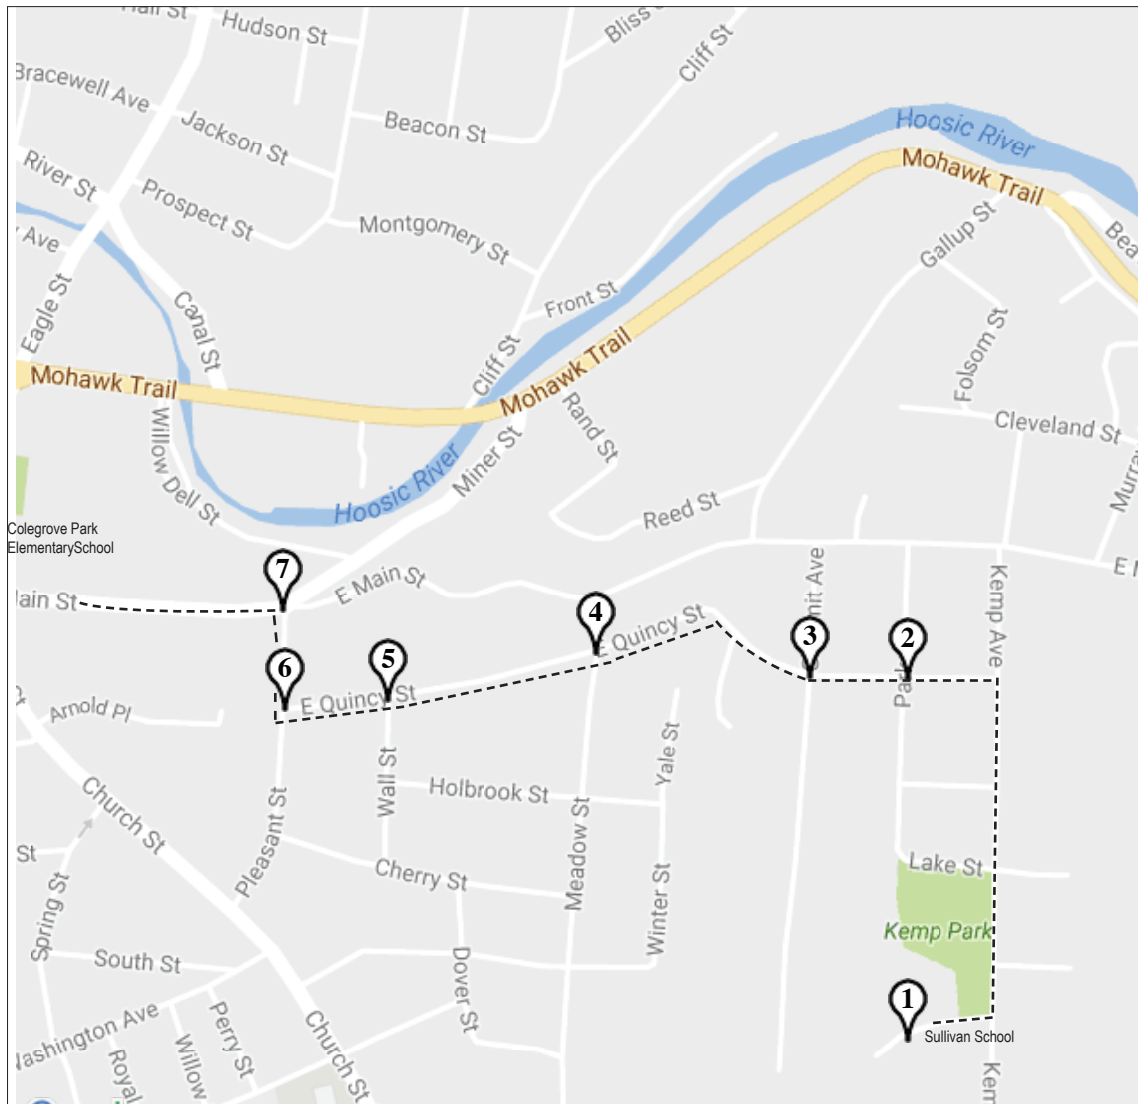

10: Use Crosswalk and follow directions of crossing guard.

Colegrove Walking School Bus (WSB) Route 2

1: Stop 1

Starting point for Ashland St. Route, arrive at 7:50, WSB leaves at 7:55.

2: Stop 2

Arrive at 7:52. WSB leaves at 7:57.

3: Stop 3

Arrive at 7:59, WSB leaves at 8:04

4: Stop 4

Arrive at 8:02. WSB leaves at 8:07

5: Stop 5

The WSB will walk Porter St. to meet the Church St. WSB and follow the route to Colegrove with them!

Colegrove Walking School Bus (WSB) Route 3

1: Stop 1 Park and Walk Site Sullivan School

Arrive by 7:50-7:55am. A Park and Walk Site for students that live off the routes of the WSB. Park in the Sullivan School parking lot. Walking School bus will leave at 8:00am.

2: Stop 2

Arrive at 8:05am WSB will leave at 8:10am.

3: Stop 3

Arrive at 8:07am. WSB leaves at 8:12am.

4: Stop 4

Arrive at 8:11am. WSB leaves at 8:16am.

5: Stop 5

Arrive at 8:15. WSB leaves at 8:20am