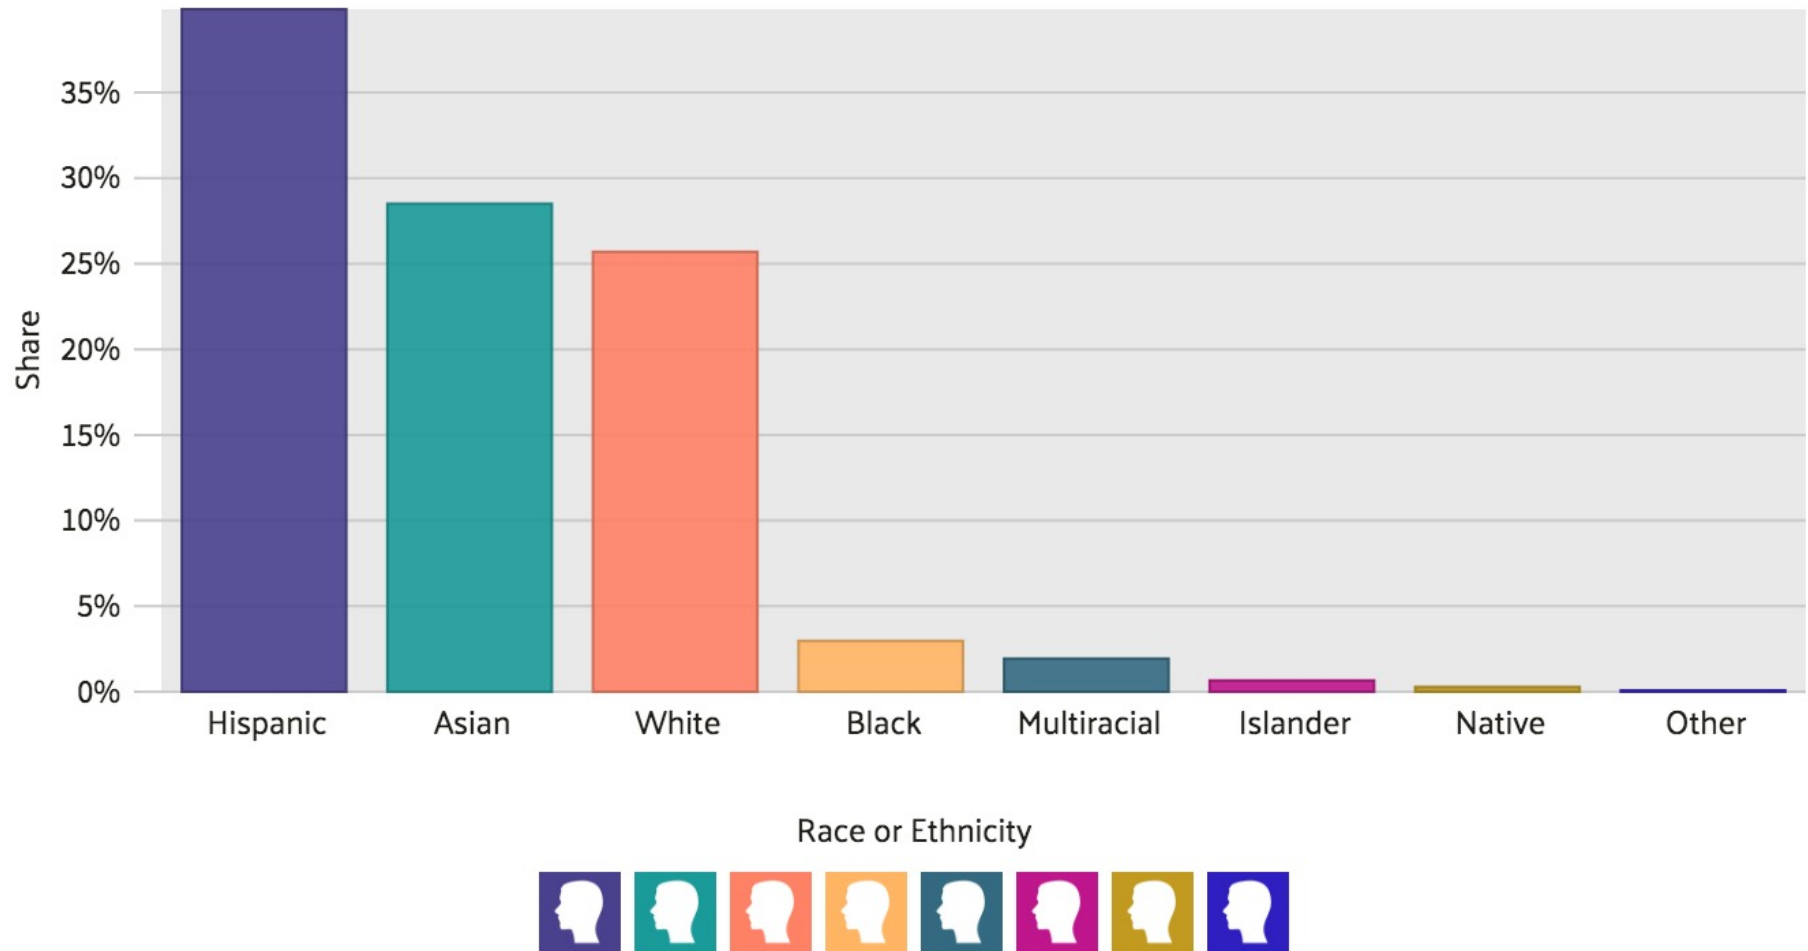

Race & Ethnicity in Buena Park, Ca

The closest comparable data for the census place of Buena Park, CA is from the state of California.

Dataset: ACS 5-year Estimate
Source: Census Bureau