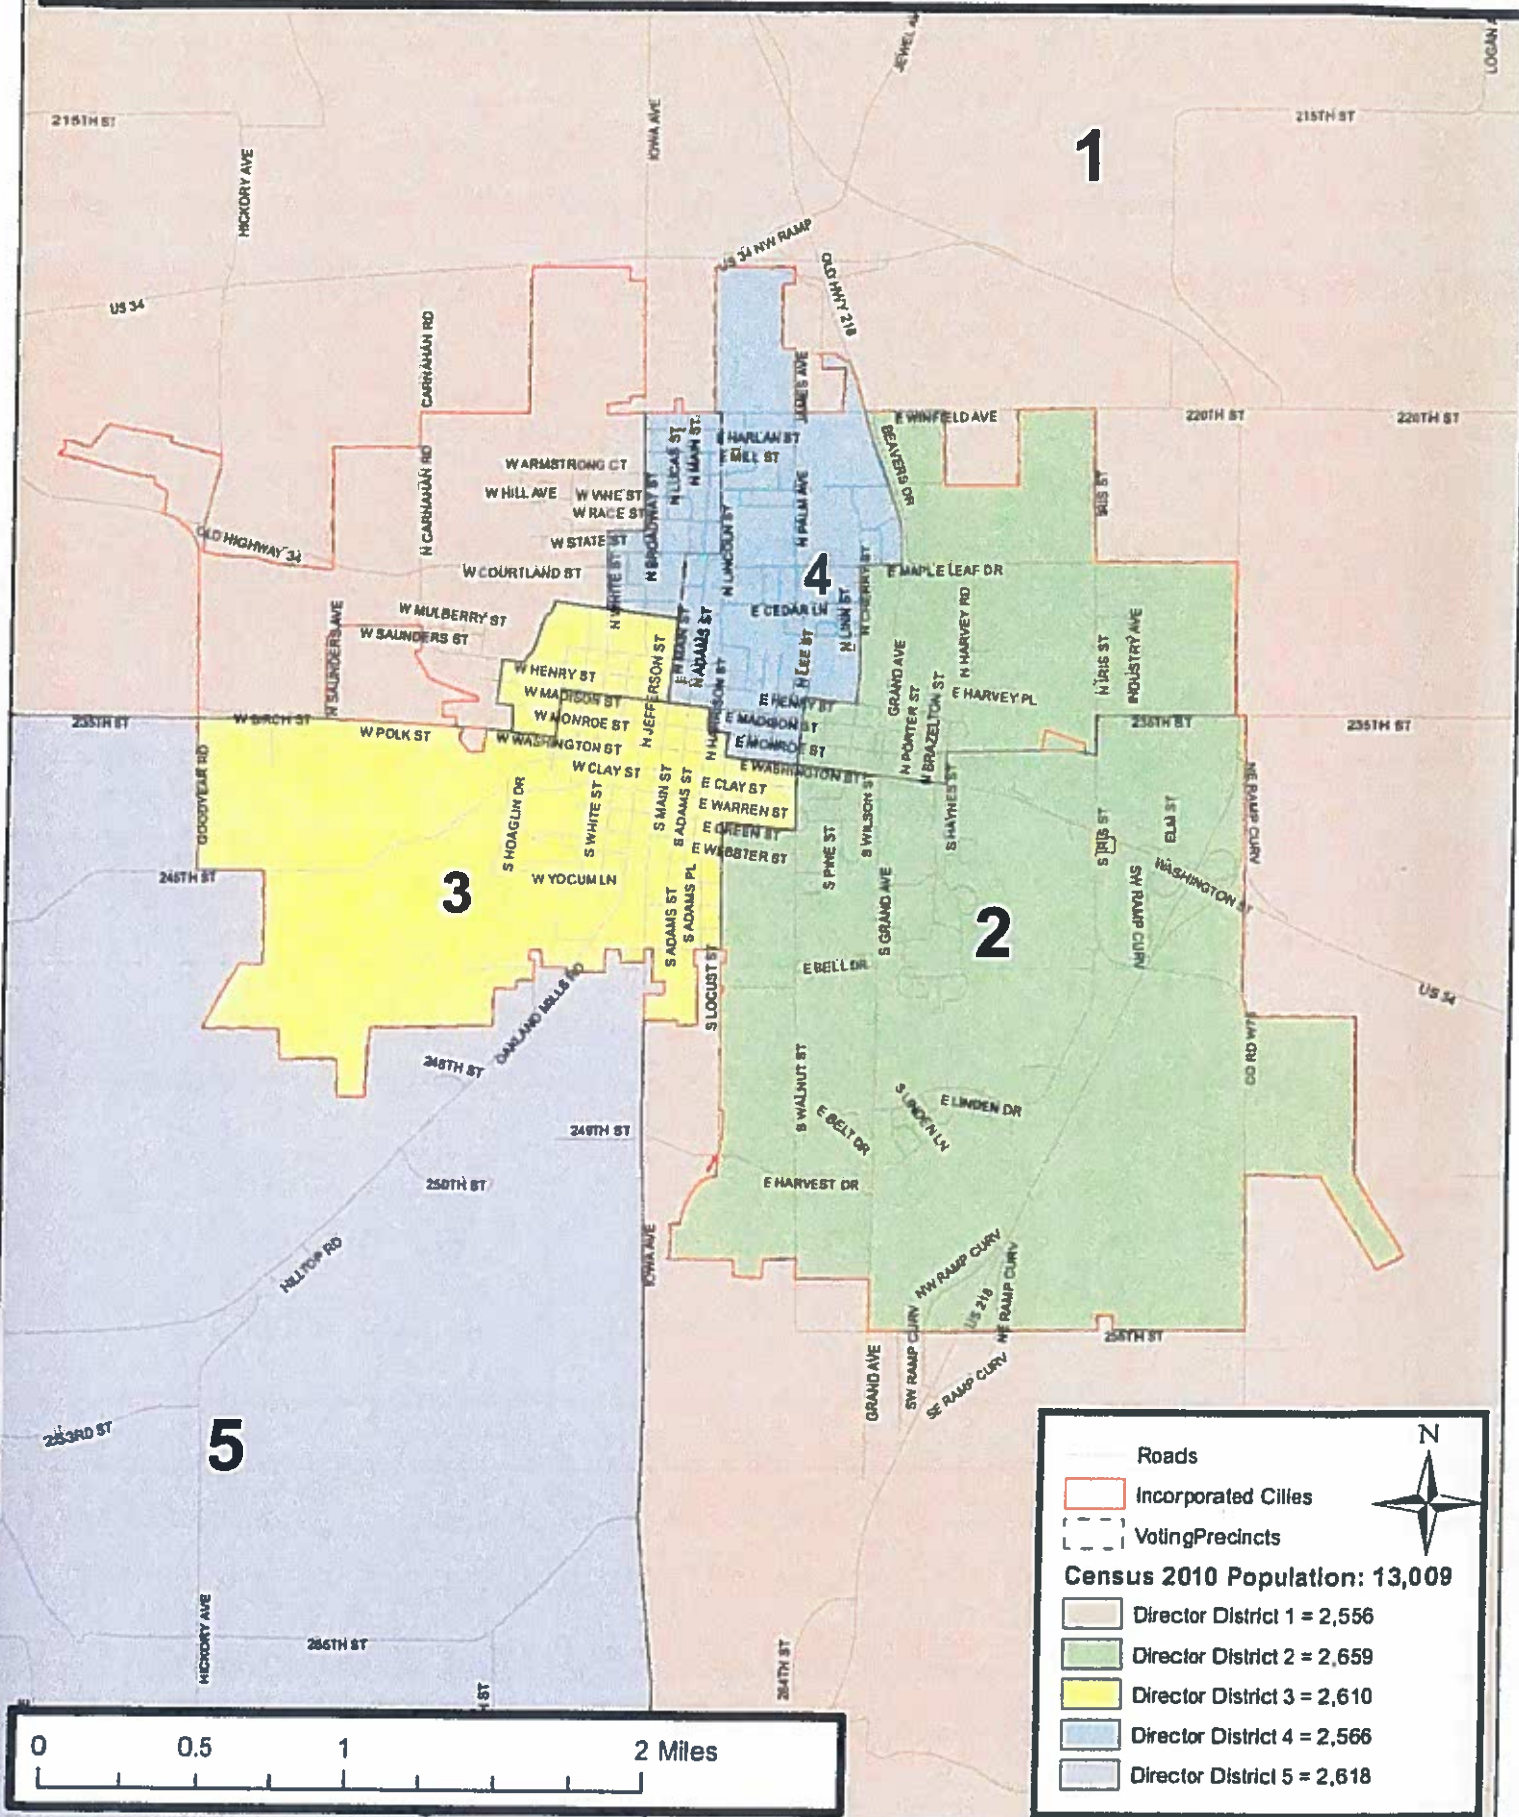

Mount Pleasant: Proposed Director District Plan

(Based on 2010 Census Population Data - Adopted TBA)

Census 2010 Population: 13,009

- Director District 1 = 2,556
- Director District 2 = 2,659
- Director District 3 = 2,610
- Director District 4 = 2,566
- Director District 5 = 2,618