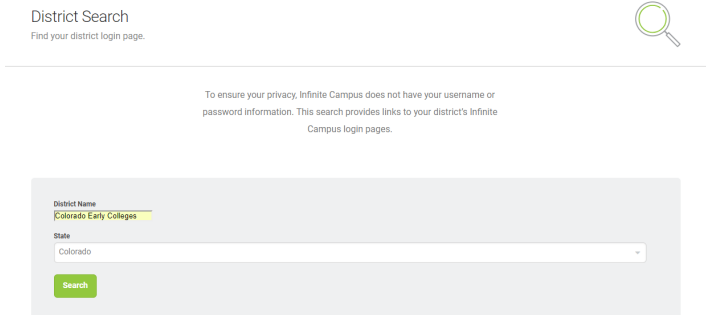

- ◆ If done correctly, you should see the image to the right.
- ◆ Select “Colorado Early Colleges”

- ◆ On this screen, you will enter your username and your password, chosen at Launch Day.

NOTE: If you forgot your password, you can reset it via the actual website, NOT the app. See additional instructions for help.

Infinite Campus Access Instructions

WEBSITE

- ◆ In your web browser, go to www.infinitecampus.com
- ◆ Click “Login” from the top right of the green bar.

- ◆ For district name, type: “Colorado Early Colleges”
- ◆ For state, select “Colorado”
- ◆ Click search.

- ◆ If done correctly, you should see the image below.
- ◆ Select either Parent of Student, depending on what you are.

Search Results

Infinite Campus Access Instructions

WEBSITE

- ◆ Once you have chosen either parent or student, you will see the following page.
- ◆ On this screen, you will enter your username and your password, chosen at Launch Day.