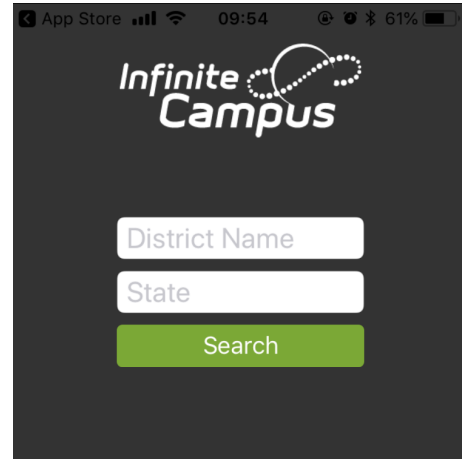

Infinite Campus Access Instructions

MOBILE DEVICES

- ◆ If you have an Apple device, open the App Store. If you have an Android device, open Google Play.
- ◆ Search “Infinite Campus Mobile Portal” and download it.
- ◆ Open the app.
- ◆ For District Name, type “Colorado Early Colleges”

- ◆ If done correctly, you should see the image to the right.
- ◆ Select “Colorado Early Colleges”

- ◆ On this screen, you will enter your username and your password, chosen at Launch Day.

NOTE: If you forgot your password, you can reset it via the actual website, NOT the app. See additional instructions for help.

Infinite Campus Access Instructions

WEBSITE

- ◆ In your web browser, go to www.infinitecampus.com
- ◆ Click “Login” from the top right of the green bar.

- ◆ For district name, type: “Colorado Early Colleges”
- ◆ For state, select “Colorado”
- ◆ Click search.