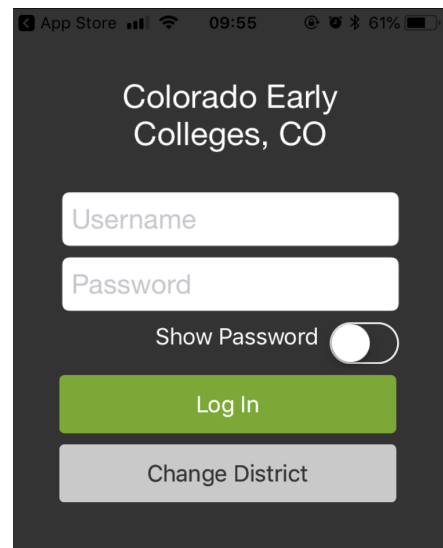

Infinite Campus Access Instructions

MOBILE DEVICES

- ◆ If you have an Apple device, open the App Store. If you have an Android device, open Google Play.
- ◆ Search “Infinite Campus Mobile Portal” and download it.
- ◆ Open the app.
- ◆ For District Name, type “Colorado Early Colleges”

- ◆ If done correctly, you should see the image to the right.
- ◆ Select “Colorado Early Colleges”

- ◆ On this screen, you will enter your username and your password, chosen at Launch Day.

NOTE: If you forgot your password, you can reset it via the actual website, NOT the app. See additional instructions for help.

Infinite Campus Access Instructions

WEBSITE

- ◆ In your web browser, go to www.infinitecampus.com
- ◆ Click “Login” from the top right of the green bar.

- ◆ For district name, type: “Colorado Early Colleges”
- ◆ For state, select “Colorado”
- ◆ Click search.

- ◆ If done correctly, you should see the image below.
- ◆ Select either Parent of Student, depending on what you are.

Search Results

Infinite Campus Access Instructions

WEBSITE

- ◆ Once you have chosen either parent or student, you will see the following page.
- ◆ On this screen, you will enter your username and your password, chosen at Launch Day.