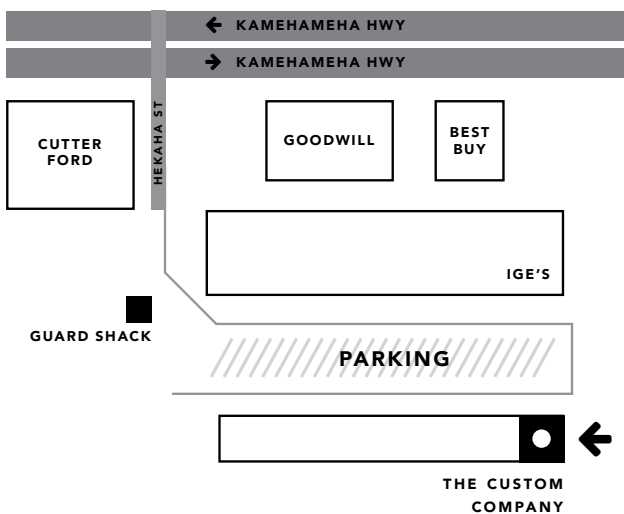

Store Hours:

Monday–Friday 9:00A–4:00P

Saturday 10:00A–2:00P

Summer Hours

(effective July 5, 2018 - August 18, 2018):

Monday–Saturday 9:00A–5:00P

NEW DESIGN

Dolphin Power Curl T-shirt