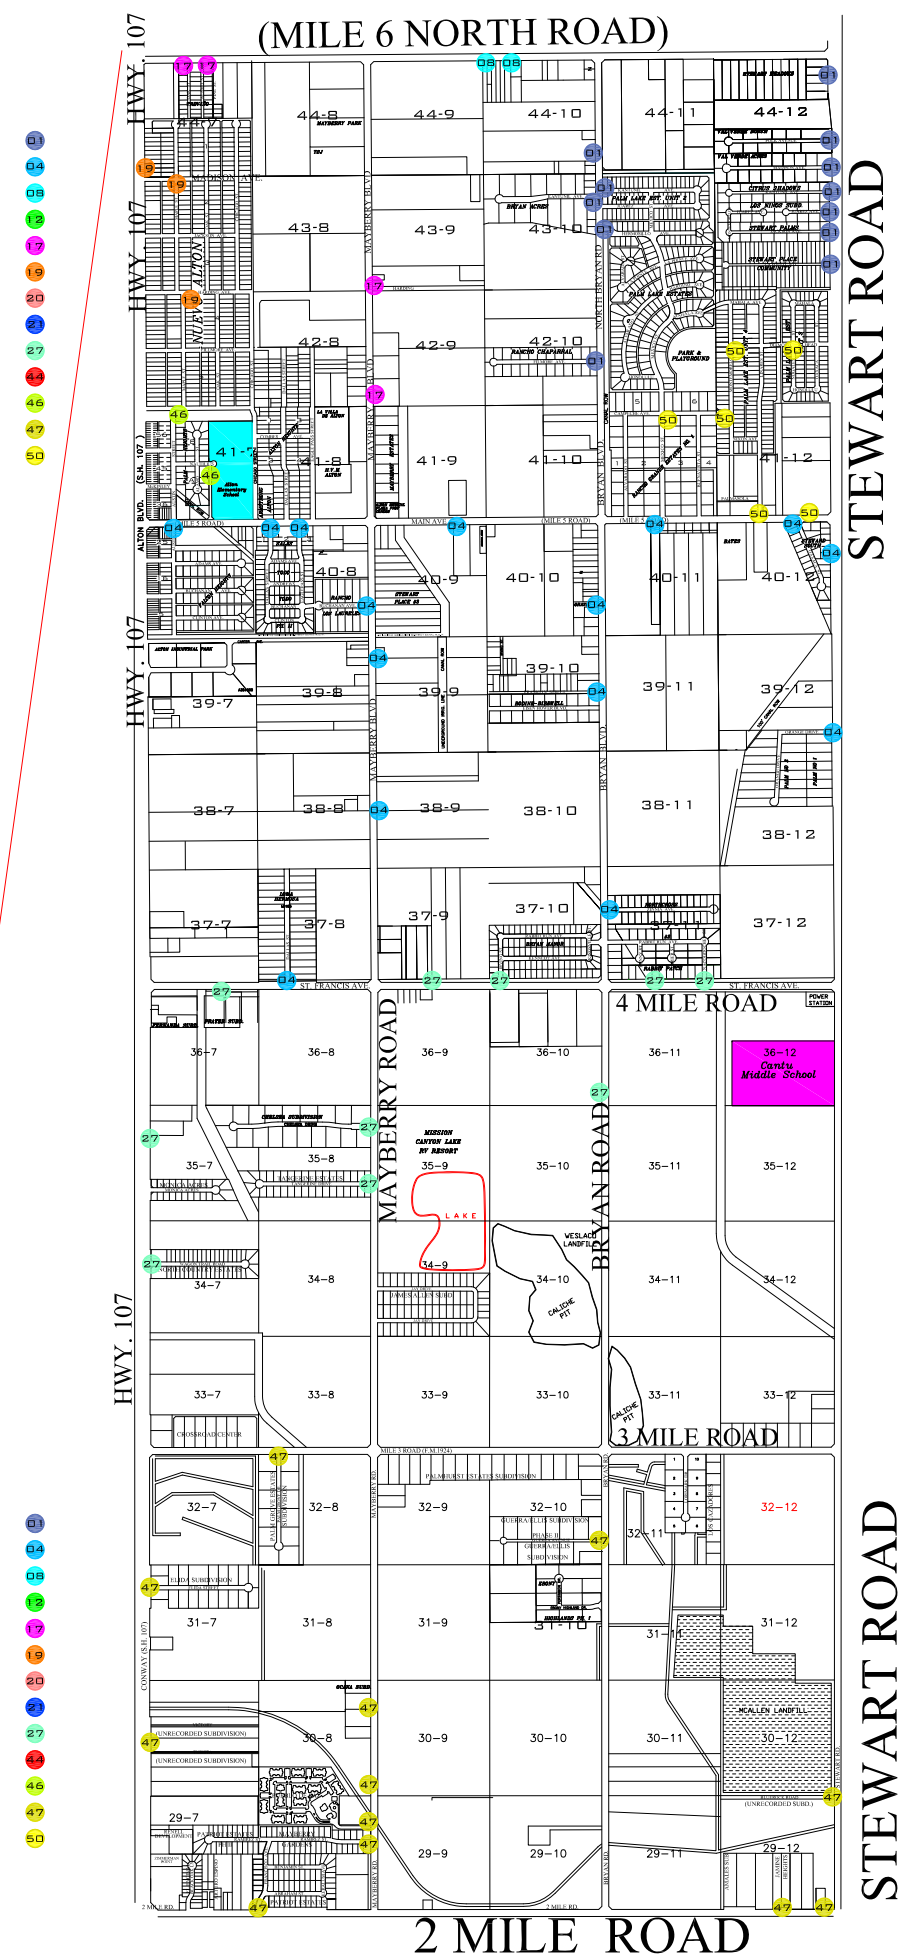

TRANSPORTATION SCHOOL BUS STOPS

SCHOOL ROUTES

- Route 01 a.m. & p.m.
- Route 04 a.m. & p.m.
- Route 08 a.m. & p.m.
- Route 12 a.m. & p.m.
- Route 17 a.m. & p.m.
- Route 19 a.m. & p.m.
- Route 20 a.m. & p.m.
- Route 21 a.m. & p.m.
- Route 27 a.m. & p.m.
- Route 44 a.m. & p.m.
- Route 46 a.m. & p.m.
- Route 47 a.m. & p.m.
- Route 50 a.m. & p.m.

**Rafael Cantu
 Jr. High**
 5101 North Stewart Road
 Mission, Texas 78573

STEWART ROAD

STEWART ROAD

STEWART ROAD