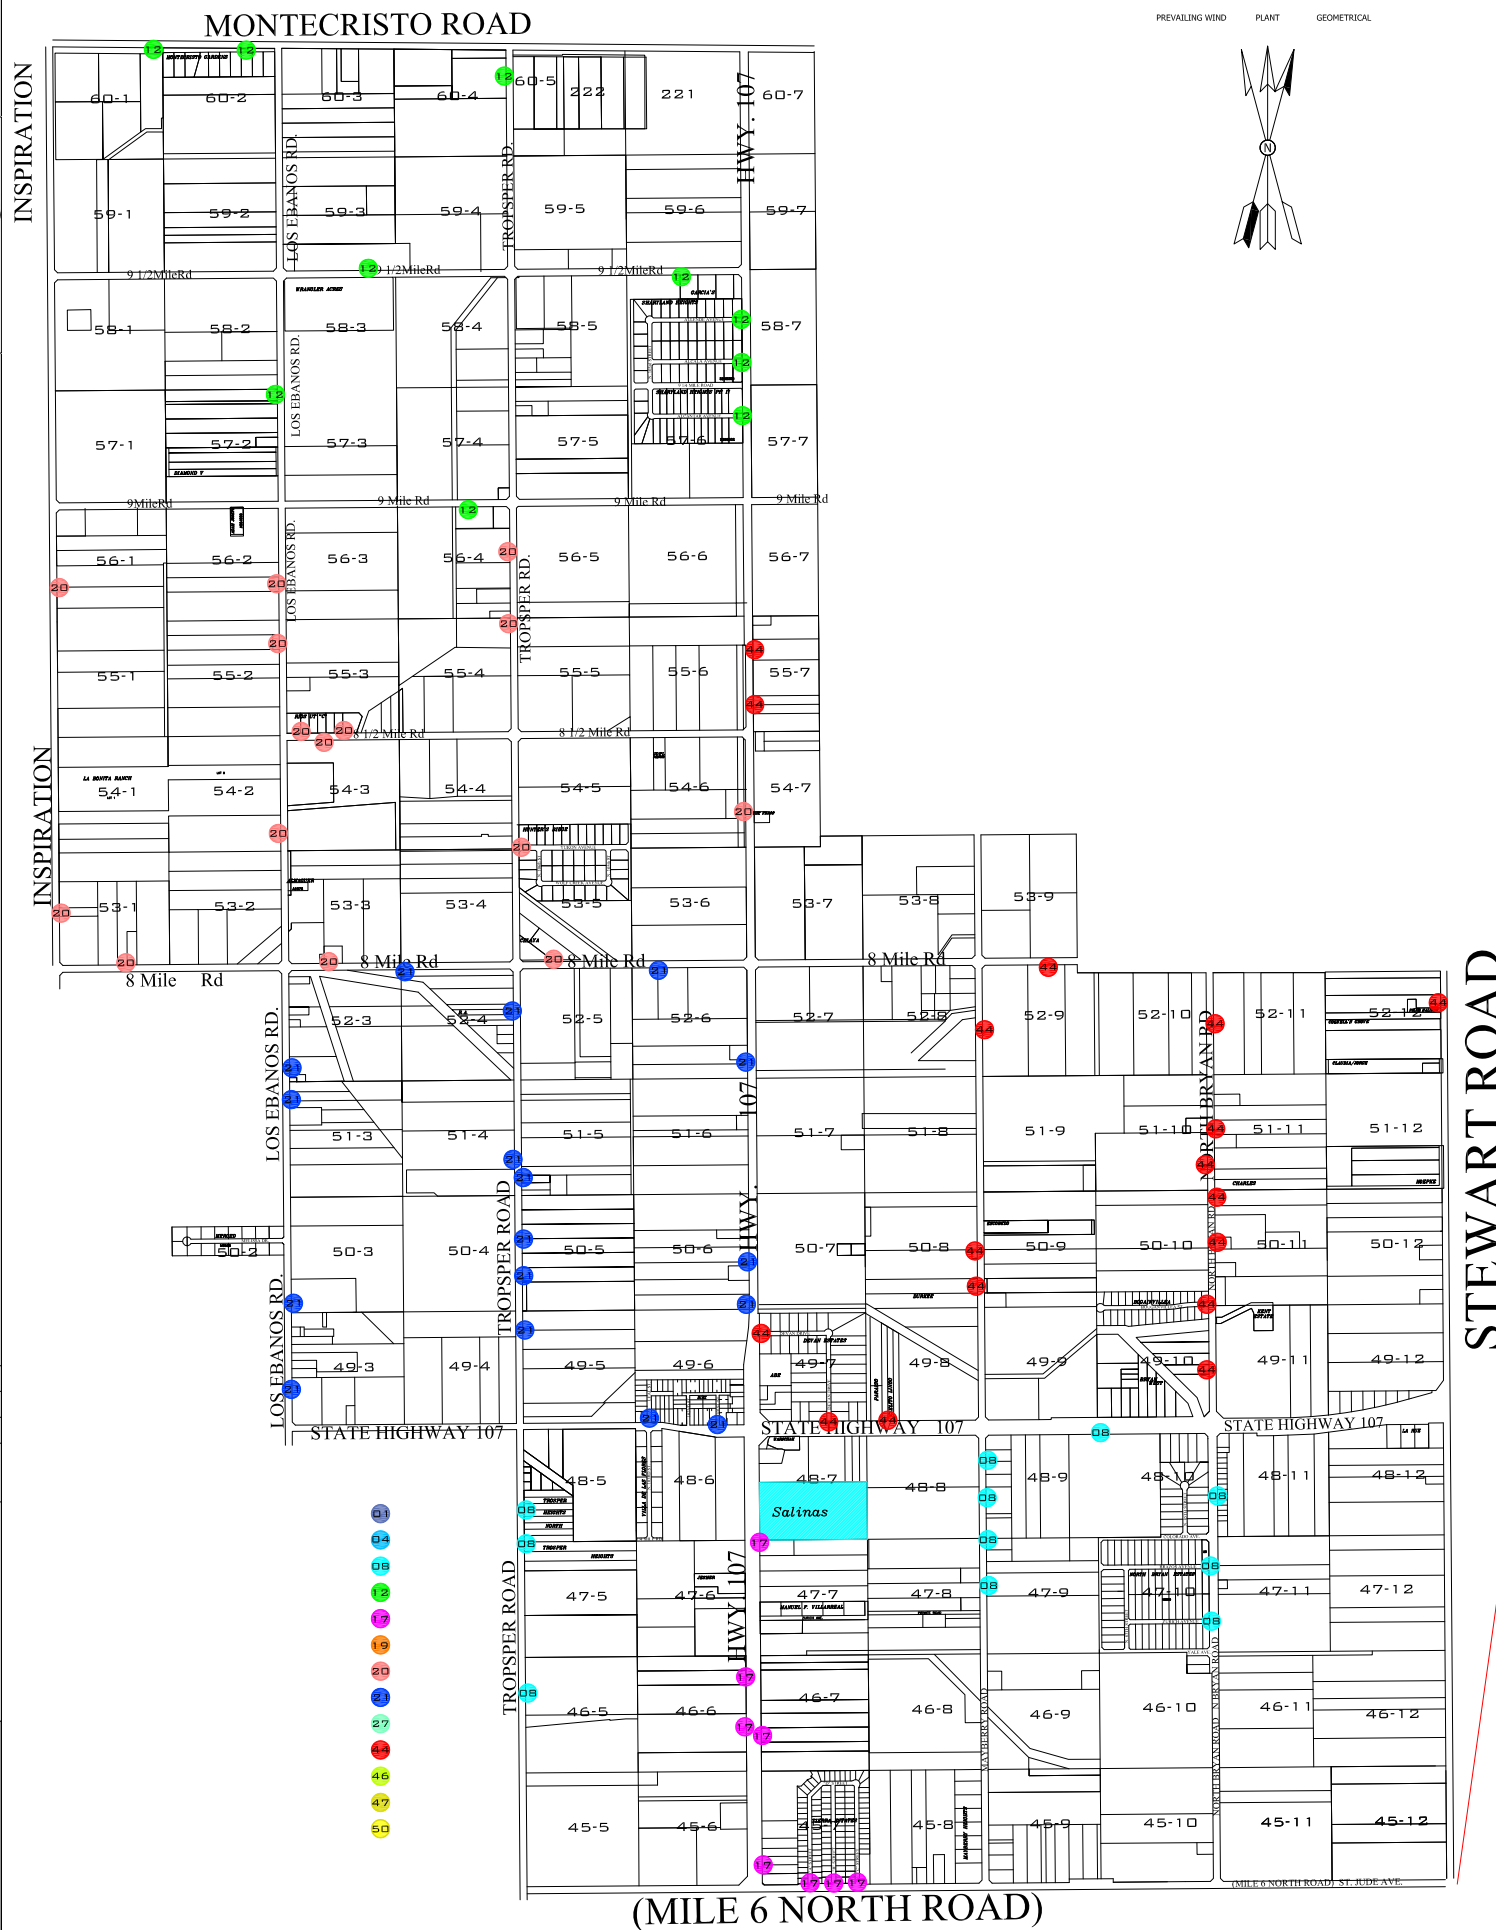

TRANSPORTATION SCHOOL BUS STOPS

SCHOOL ROUTES

- Route 01 a.m. & p.m.
- Route 04 a.m. & p.m.
- Route 08 a.m. & p.m.
- Route 12 a.m. & p.m.
- Route 17 a.m. & p.m.
- Route 19 a.m. & p.m.
- Route 20 a.m. & p.m.
- Route 21 a.m. & p.m.
- Route 27 a.m. & p.m.
- Route 44 a.m. & p.m.
- Route 46 a.m. & p.m.
- Route 47 a.m. & p.m.
- Route 50 a.m. & p.m.

**Rafael Cantu
 Jr. High**
 5101 North Stewart Road
 Mission, Texas 78573

STEWART ROAD

STEWART ROAD

STEWART ROAD