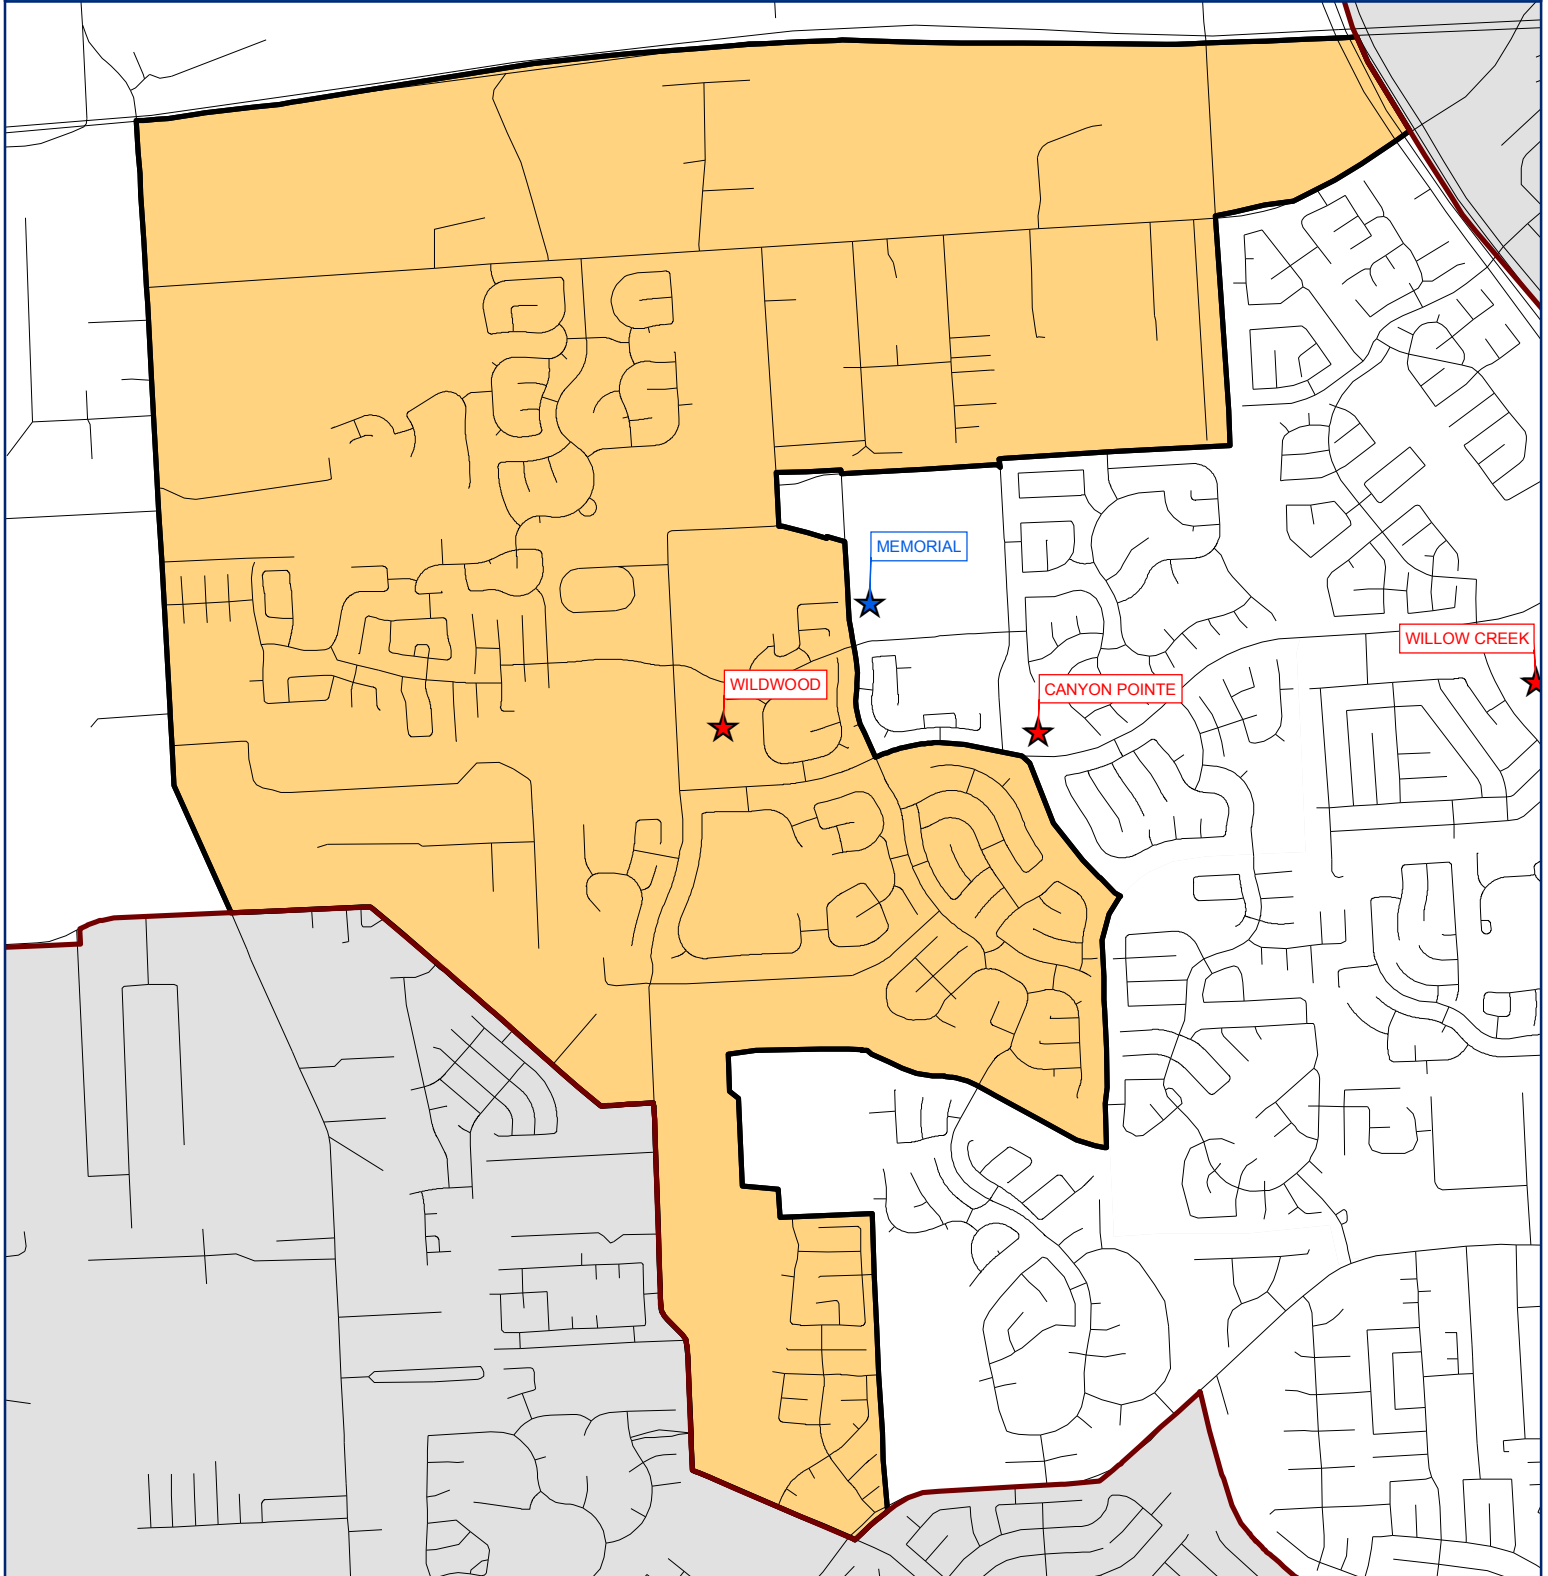

WILDWOOD ELEMENTARY

LEGEND

Elementary Boundary	Elementary
ISD Boundary	Intermediate
	Junior High
	High School
	Alternative

TEMPLETON
DEMOGRAPHICS

0 0.15 0.3 0.6
Miles