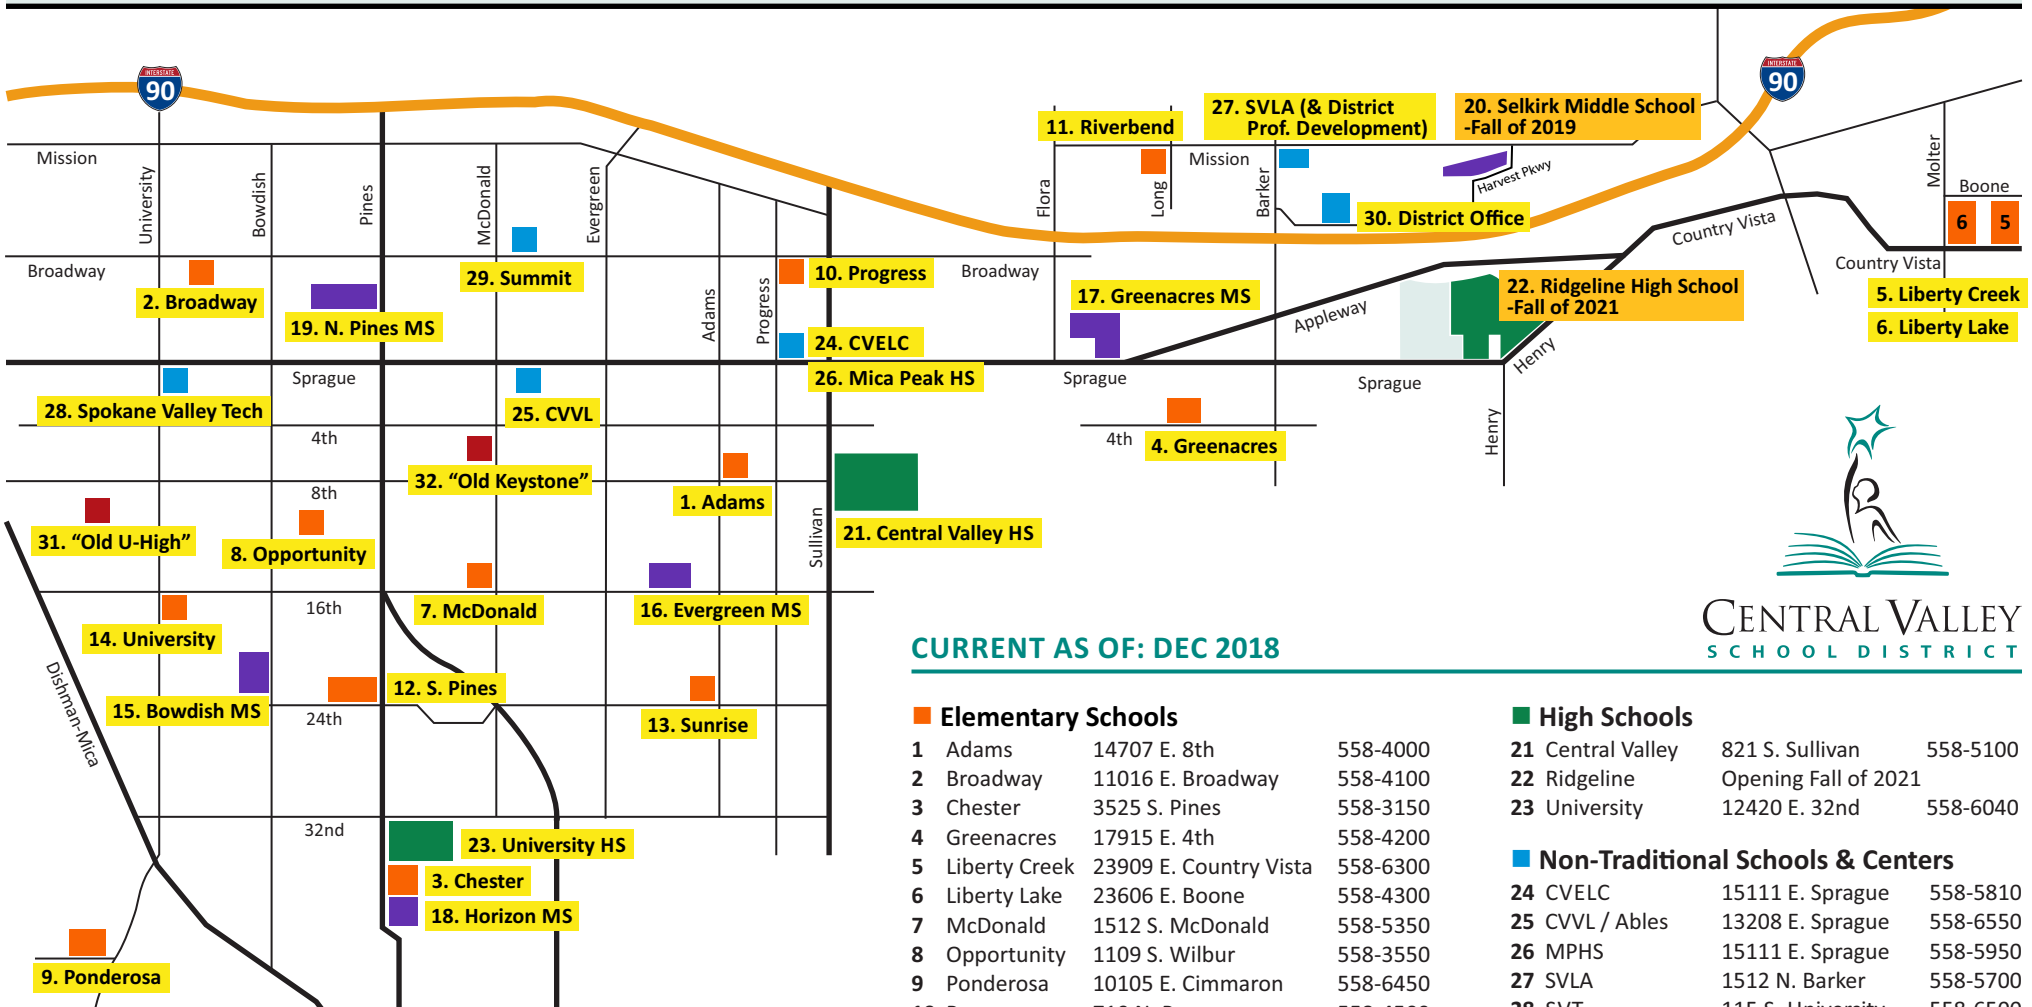

Central Valley School District • 2018-2019 District Map

CENTRAL VALLEY
SCHOOL DISTRICT

CURRENT AS OF: DEC 2018

Elementary Schools

1 Adams	14707 E. 8th	558-4000
2 Broadway	11016 E. Broadway	558-4100
3 Chester	3525 S. Pines	558-3150
4 Greenacres	17915 E. 4th	558-4200
5 Liberty Creek	23909 E. Country Vista	558-6300
6 Liberty Lake	23606 E. Boone	558-4300
7 McDonald	1512 S. McDonald	558-5350
8 Opportunity	1109 S. Wilbur	558-3550
9 Ponderosa	10105 E. Cimmaron	558-6450
10 Progress	710 N. Progress	558-4500
11 Riverbend	17720 E. Mission	558-3400
12 South Pines	12021 E. 24th	558-4400
13 Sunrise	14603 E. 24th	558-3600
14 University	1613 S. University	558-4650

Middle Schools

15 Bowdish	2109 S. Skipworth	558-4700
16 Evergreen	14221 E. 16th	558-3700
17 Greenacres	17409 E. Sprague	558-4860
18 Horizon	3915 S. Pines	558-4940
19 North Pines	11900 E. Broadway	558-5020
20 Selkirk	1409 N. Harvest Pkwy	Fall 2019

Additional Buildings

(being used for student housing during construction)

31 "Old U-High"	10212 E 9th
32 "Old Keystone"	612 S. McDonald

CVELC	Central Valley Early Learning Center
CVVL	Central Valley Virtual Learning
MPHS	Mica Peak High School
SVLA	Spokane Valley Learning Academy
SVT	Spokane Valley Tech