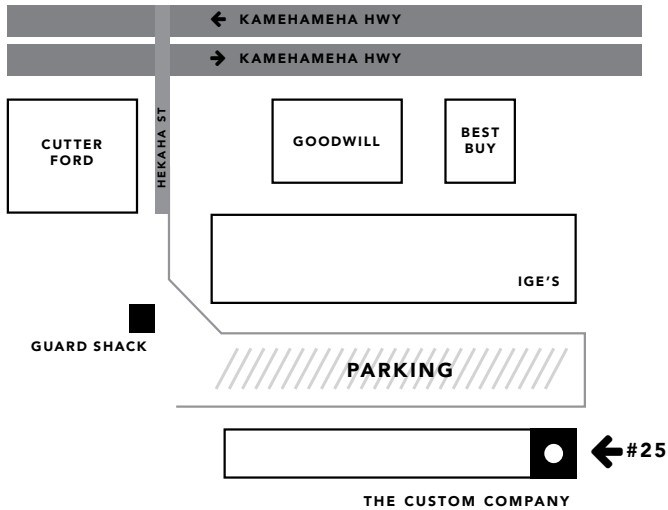

Store Hours:

Monday–Friday 9:00A–4:00P

Saturday 10:00A–2:00P

Summer Hours

(effective July 8, 2019 - August 17, 2019):

Monday–Saturday 9:00A–5:00P

Pay by cash and credit/debit cards only (no checks)

Unisex T-Shirt w/ Diamond