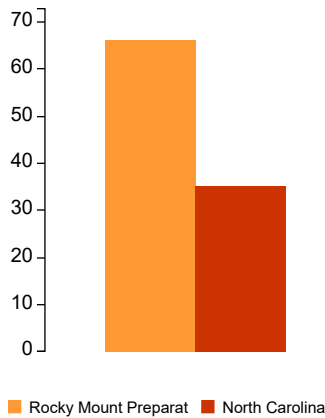

2014-15 Teachers and Qualifications

This section provides information on teachers and their qualifications.

Total Classroom Teachers ⁱ