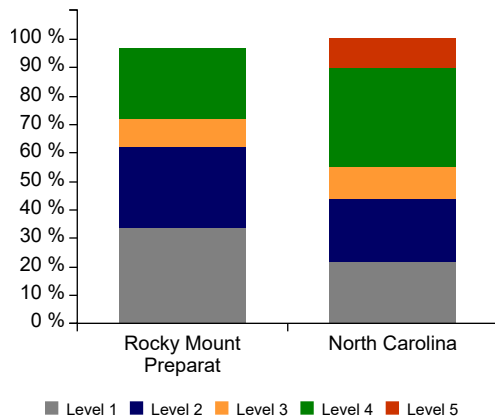

2014-15 Student Performance

This section describes student performance in various test subject areas. Student test performance is reported as one of five achievement levels . Levels 1 and 2 are below grade level. Level 3 is at grade level. Levels 4 and 5 indicate college and career readiness.

Proficiency in Subject Areas

Biology Performance

English II Performance

Math Performance

NC Math I Performance

English Language Arts/ Reading Performance

Science Performance

Other Measures