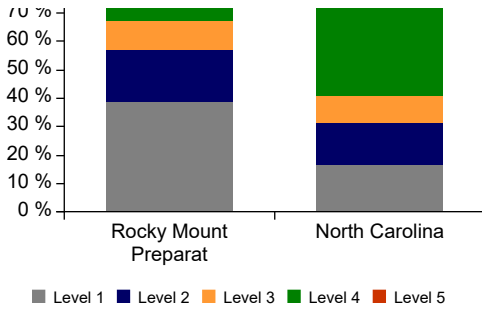

2014-15 Student Performance

This section describes student performance in various test subject areas. Student test performance is reported as one of five achievement levels . Levels 1 and 2 are below grade level. Level 3 is at grade level. Levels 4 and 5 indicate college and career readiness.

Proficiency in Subject Areas

Biology Performance

English II Performance

Math Performance

NC Math I Performance

English Language Arts/ Reading Performance

Science Performance

Other Measures