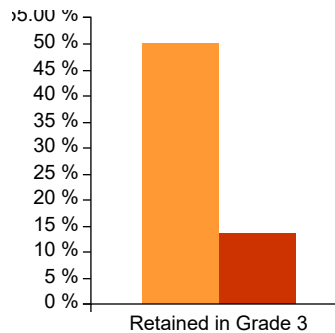

>=95%

Read to Achieve i

Promoted to Grade 4

Rocky Mount Preparatory North Carolina

Retained in Grade 3

Rocky Mount Preparatory North Carolina

2014-15 Teachers and Qualifications

This section provides information on teachers and their qualifications.

Total Classroom Teachers ⁱ

Fully Licensed Teachers ⁱ

2014-15 School Environment

This section provides information on the school environment and facilities.

Student Attendance ⁱ

Student Behavior (per 100 students) ⁱ