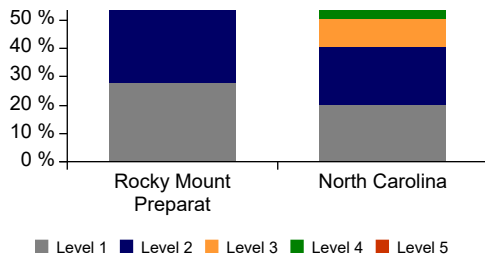

2014-15 Student Performance

This section describes student performance in various test subject areas. Student test performance is reported as one of five achievement levels . Levels 1 and 2 are below grade level. Level 3 is at grade level. Levels 4 and 5 indicate college and career readiness.

Proficiency in Subject Areas

Biology Performance

English II Performance

Math Performance

NC Math I Performance

English Language Arts/ Reading Performance

Science Performance

Other Measures