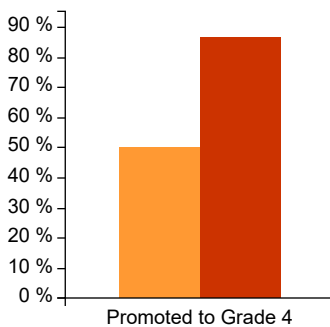

4-YEAR GRADUATION RATE i

Percent graduating within four years at Rocky Mount Preparatory

77.3%

ACT Performance i

Percent Scoring 17 or above at Rocky Mount Preparatory

45.6%

Passing Math III i

Percent Passing at Rocky Mount Preparatory

>=95%

Read to Achieve i

Promoted to Grade 4

Rocky Mount Preparatory North Carolina

Retained in Grade 3

Rocky Mount Preparatory North Carolina

2014-15 Teachers and Qualifications

This section provides information on teachers and their qualifications.