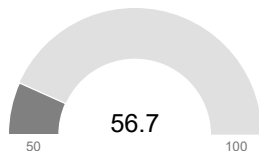

Compare to Other Schools 

2014-15 Overall Performance

Grade History 

D 2014-15
GRADE

40

PERFORMANCE GRADE SCORE

ACADEMIC GROWTH

Growth Range	Growth Status
50.0-69.9	Not Met
70.0-84.9	Met
85.0-100.0	Exceeded