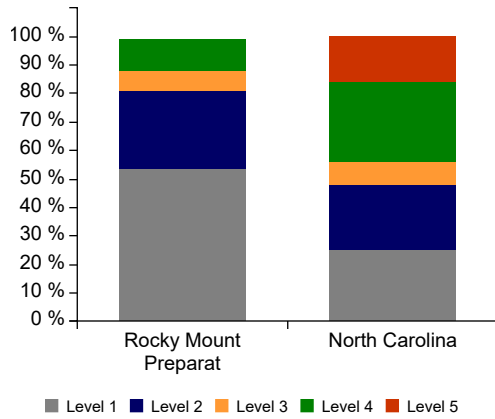

2014-15 Student Performance

This section describes student performance in various test subject areas. Student test performance is reported as one of five achievement levels . Levels 1 and 2 are below grade level. Level 3 is at grade level. Levels 4 and 5 indicate college and career readiness.

Proficiency in Subject Areas

Biology Performance

English II Performance

Math Performance

NC Math I Performance

English Language Arts/ Reading Performance

Science Performance

Other Measures