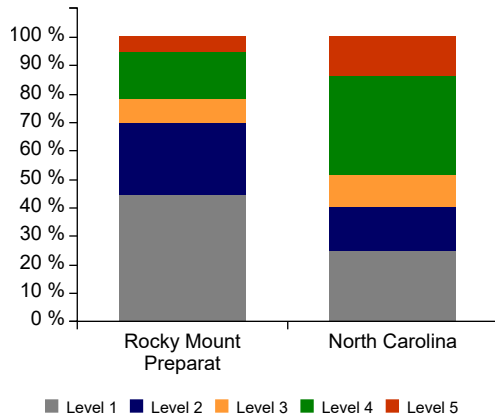

2014-15 Student Performance

This section describes student performance in various test subject areas. Student test performance is reported as one of five achievement levels . Levels 1 and 2 are below grade level. Level 3 is at grade level. Levels 4 and 5 indicate college and career readiness.

Proficiency in Subject Areas

Biology Performance

English II Performance

Math Performance

NC Math I Performance

English Language Arts/ Reading Performance

Science Performance

Other Measures