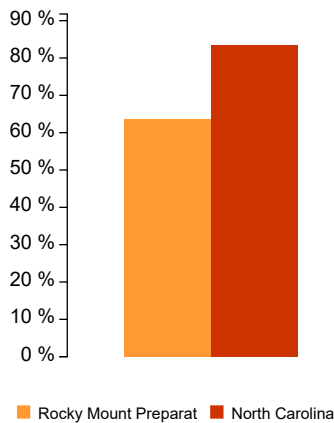

Fully Licensed Teachers ⁱ

2014-15 School Environment

This section provides information on the school environment and facilities.