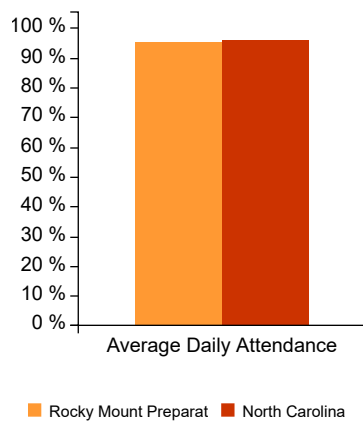

Total Classroom Teachers ⁱ

Fully Licensed Teachers ⁱ

2014-15 School Environment

This section provides information on the school environment and facilities.

Student Attendance ⁱ

Student Behavior (per 100 students) ⁱ