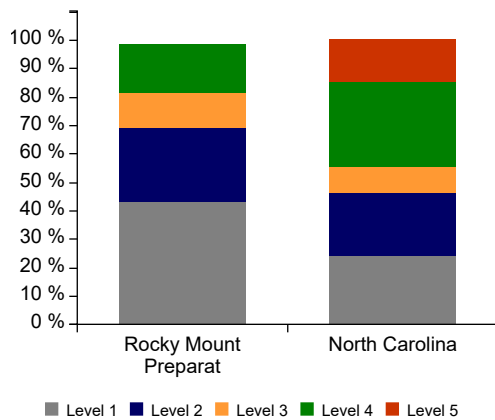

F 2014-15
EOG MATH GRADE

D 2014-15
EOG READING GRADE

32

43

EOG MATH GRADE SCORE

EOG READING GRADE SCORE

Growth Met

Note - To protect student privacy, any percentage that is greater than or equal to 95% appears as 95%, and any value less than 5% will not appear in the charts below.

2014-15 Student Performance

This section describes student performance in various test subject areas. Student test performance is reported as one of five achievement levels . Levels 1 and 2 are below grade level. Level 3 is at grade level. Levels 4 and 5 indicate college and career readiness.

Proficiency in Subject Areas

Biology Performance