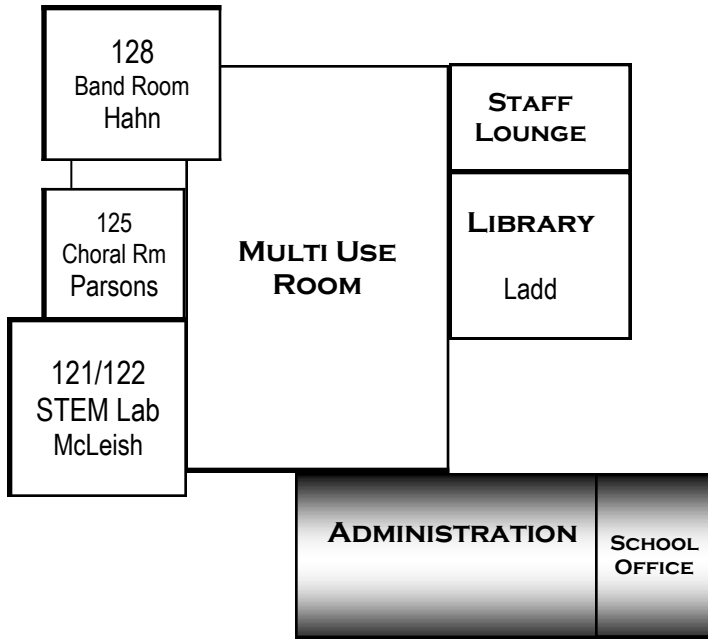

**TUFFREE MIDDLE SCHOOL**

2151 N. Kraemer Blvd.  
Placentia, CA 92870

**SCHOOL MAP**

**2018-2019**

South Parking Lot

East Parking Lot

**KRAEMER BLVD.**