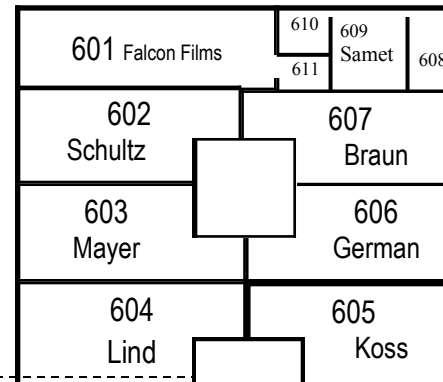

**TUFFREE MIDDLE SCHOOL**

2151 N. Kraemer Blvd.  
Placentia, CA 92870

**SCHOOL MAP**

**2018-2019**

South Parking Lot

East Parking Lot

**KRAEMER BLVD.**