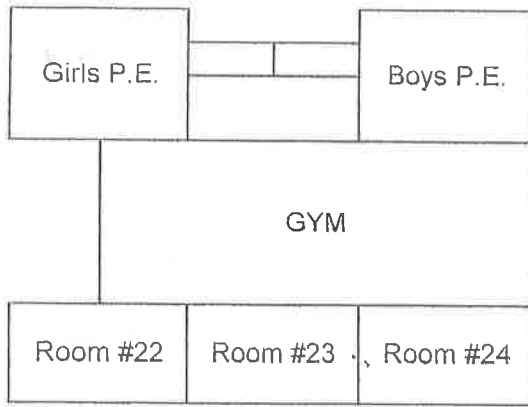

SAN LORENZO VALLEY MIDDLE SCHOOL

Stairs to Room 29
and Cafeteria

SOFTBALL FIELD

STAFF PARKING

STAIRS TO
SOCCER FIELD