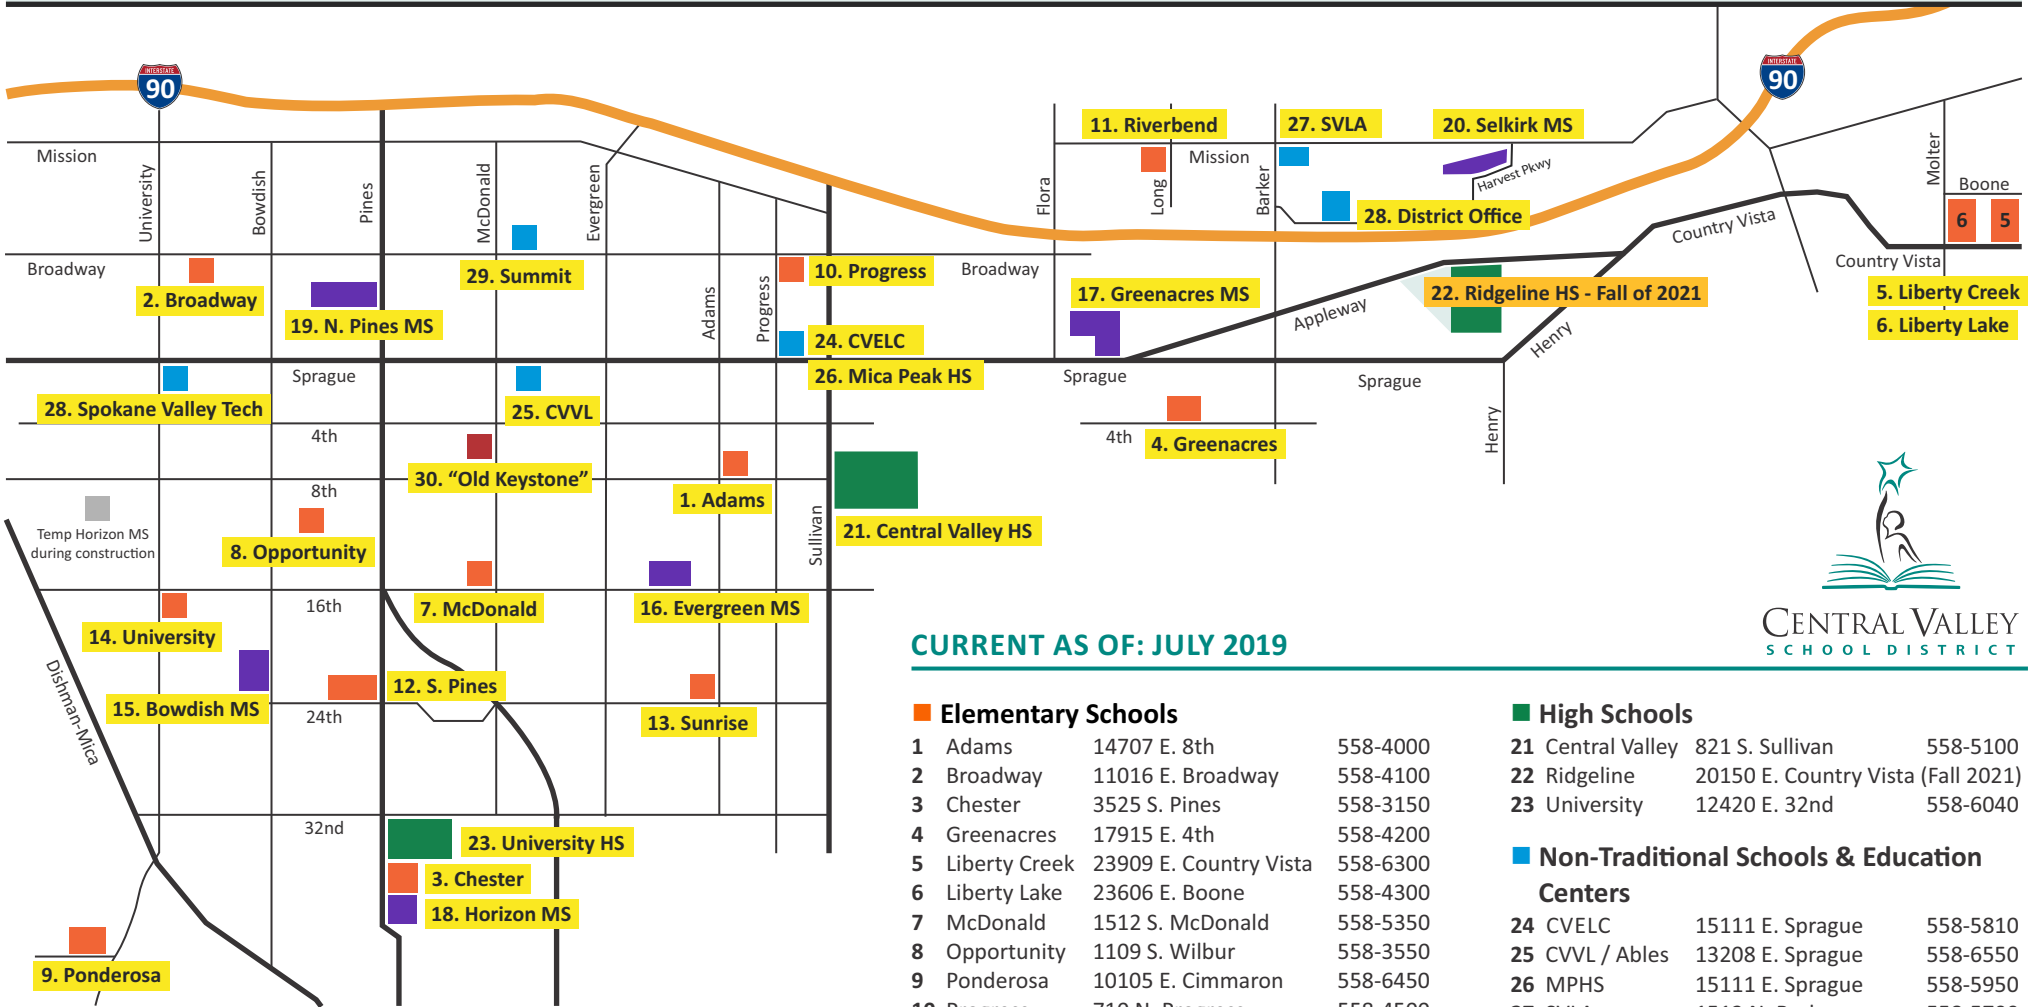

# Central Valley School District • 2019-2020 District Map

CENTRAL VALLEY  
SCHOOL DISTRICT

## CURRENT AS OF: JULY 2019

### Elementary Schools

1 Adams	14707 E. 8th	558-4000
2 Broadway	11016 E. Broadway	558-4100
3 Chester	3525 S. Pines	558-3150
4 Greenacres	17915 E. 4th	558-4200
5 Liberty Creek	23909 E. Country Vista	558-6300
6 Liberty Lake	23606 E. Boone	558-4300
7 McDonald	1512 S. McDonald	558-5350
8 Opportunity	1109 S. Wilbur	558-3550
9 Ponderosa	10105 E. Cimmaron	558-6450
10 Progress	710 N. Progress	558-4500
11 Riverbend	17720 E. Mission	558-3400
12 South Pines	12021 E. 24th	558-4400
13 Sunrise	14603 E. 24th	558-3600
14 University	1613 S. University	558-4650