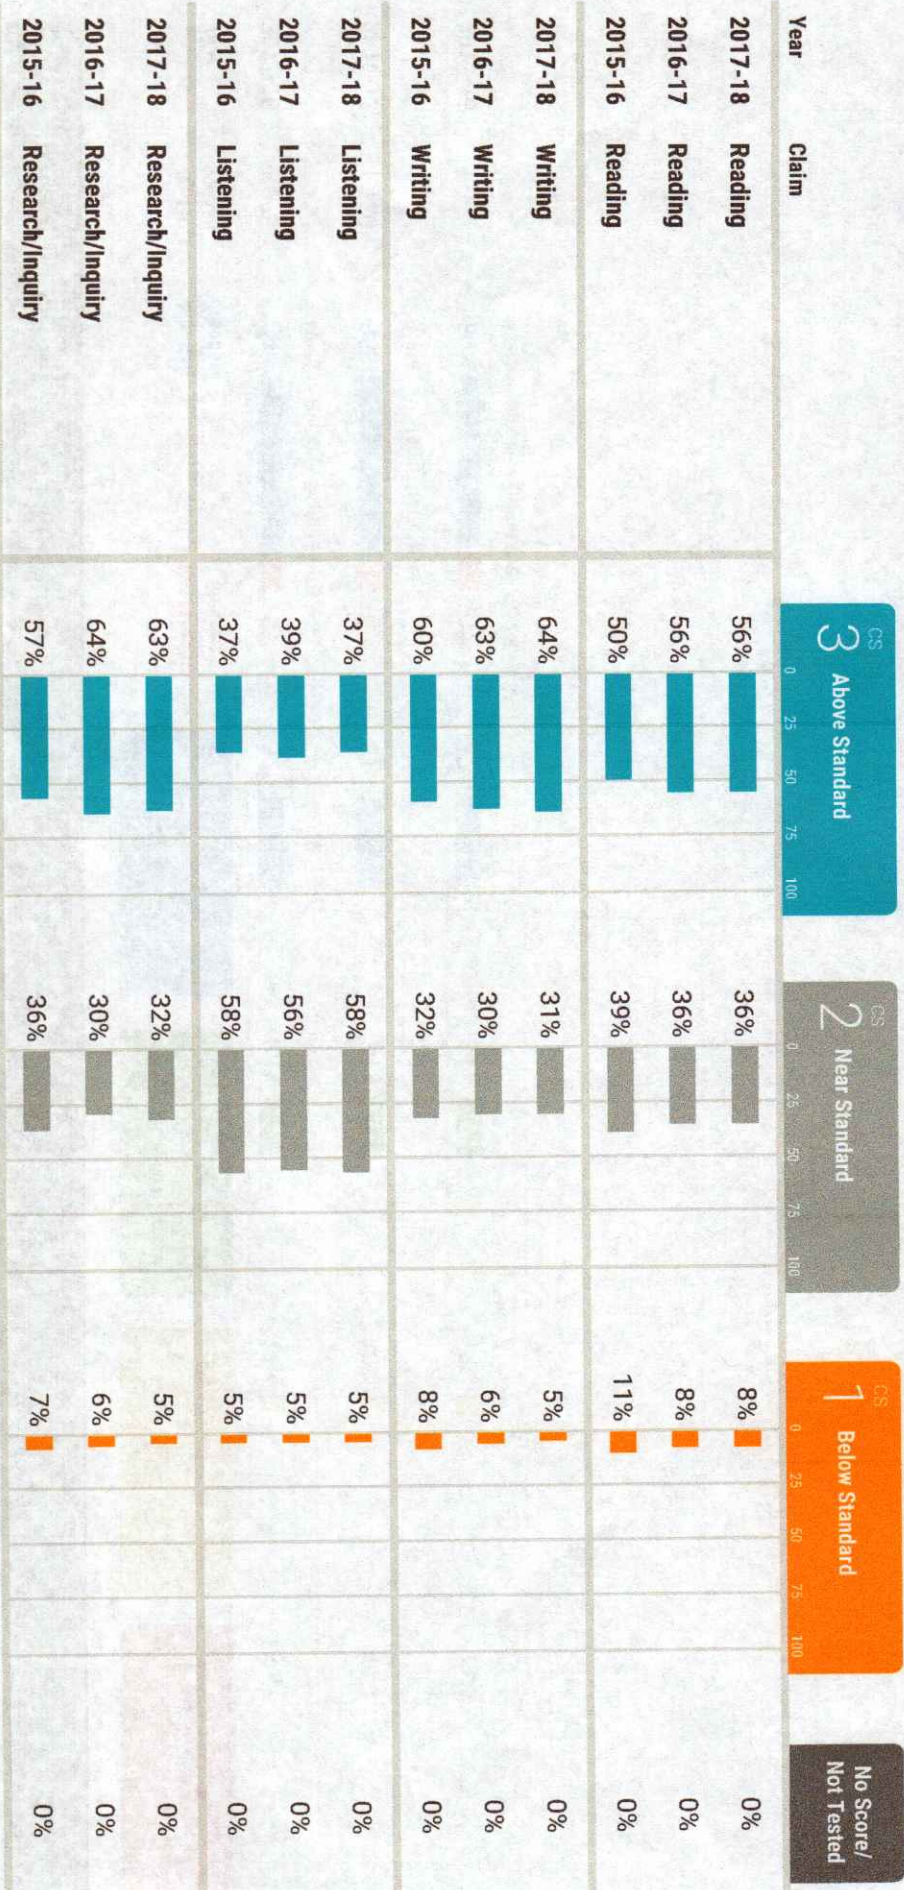

# Smarter Balanced Performance Summary - Multi-Year Comparison [All Students Tested]

Test: All ELA Tests (Summative)  
 Years: 2017-18, 2016-17 and 2015-16

Sites: South Pasadena Middle School

## Overall & Claim Performance

Average Distance from Level 3 is calculated for grades 3-8 only. Distance from Level 3 (DF3) measures how far each student is from the Level 3 (Standard Met) Smarter Balanced performance level.