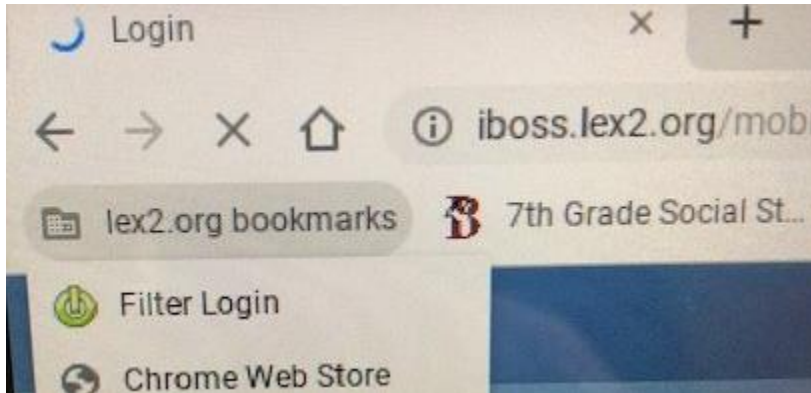

Students - Access Internet from Home

- Connect to your home WiFi
- In the top left hand corner, choose **lex2.org bookmarks**.
- Choose **Filter Login**

- This will connect to the Mobile iBoss Login Screen
- Students will enter their username **without** @lex2.org
- Enter their password
- Click on the login button
- ******Note:** This window will need to remain open to access the internet.