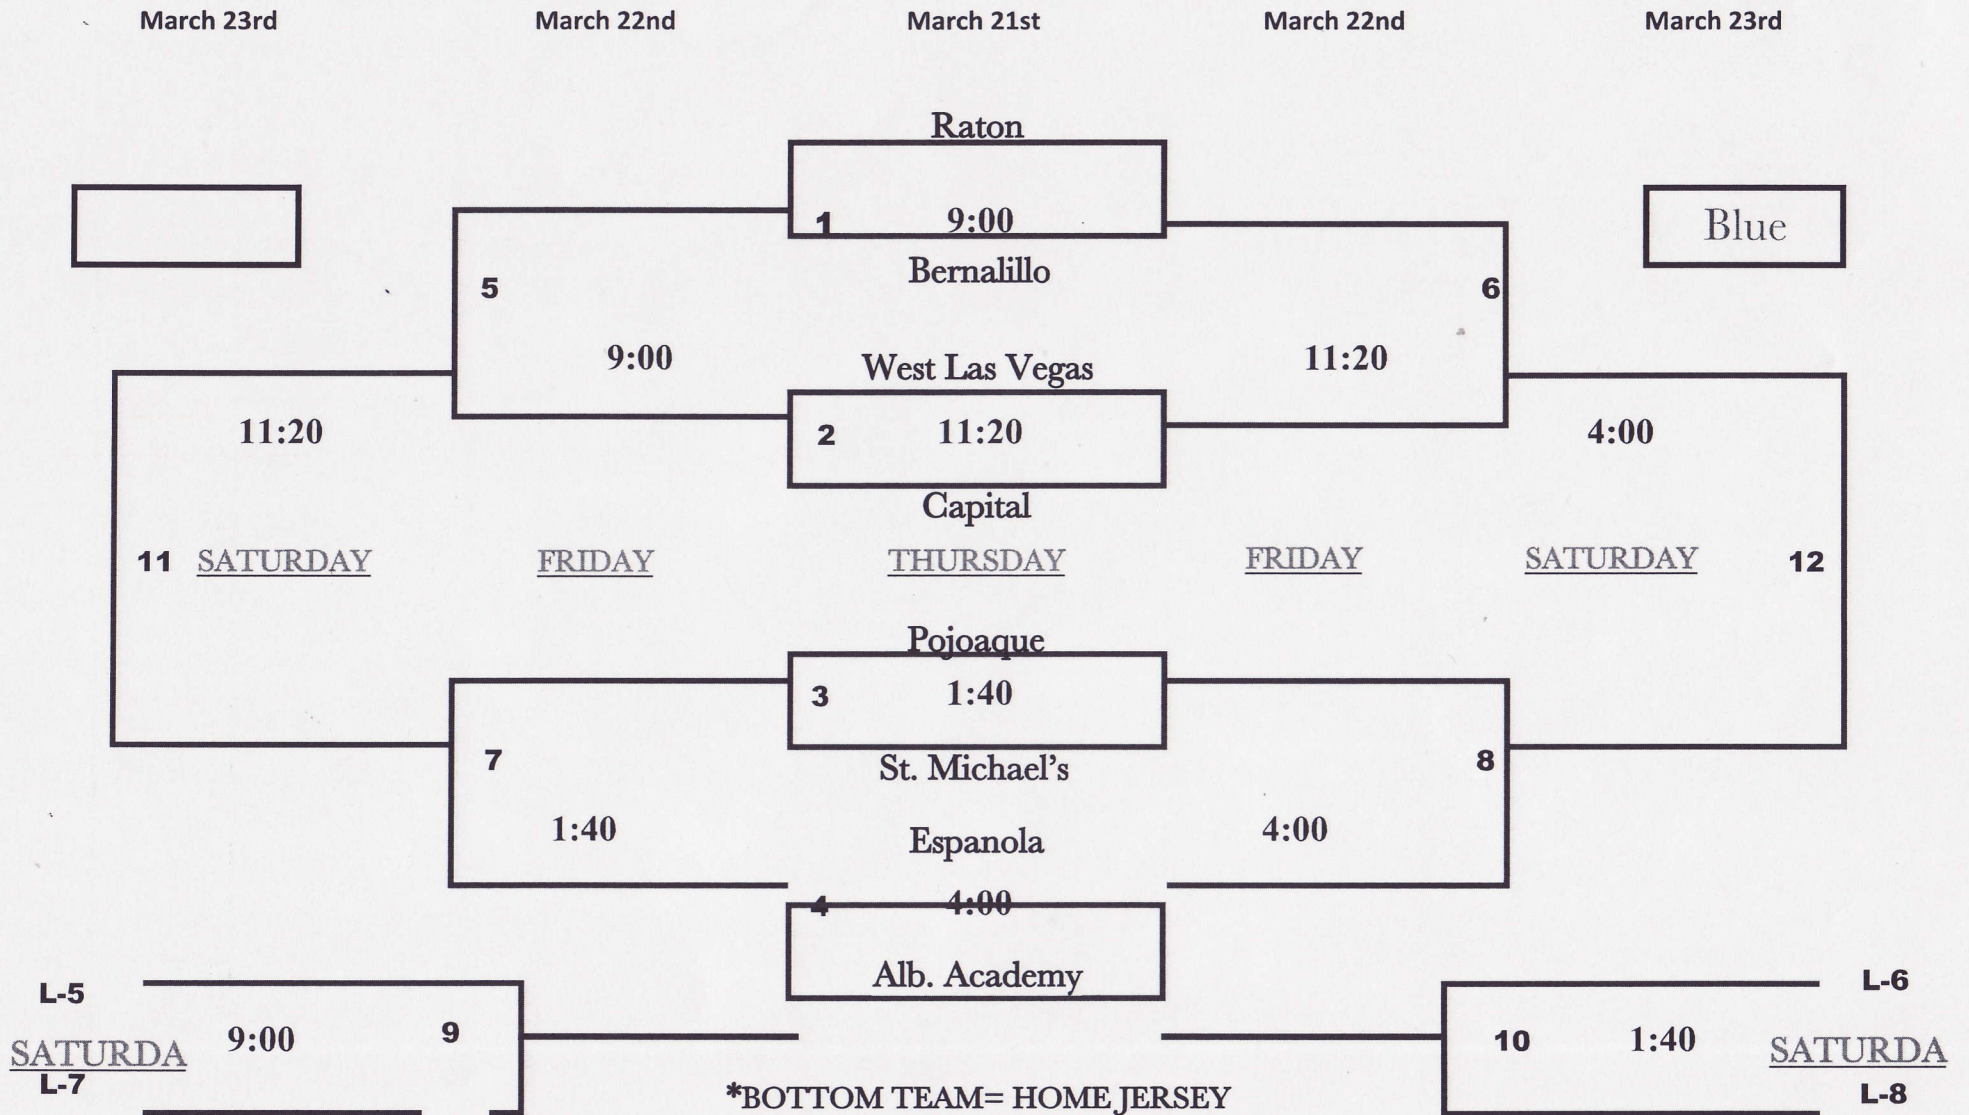

30th Annual Roseanne Noedel Invitational

*BOTTOM TEAM= HOME JERSEY

*BOTTOM TEAM= 3RD BASE DUGOUT other then Host Team

*WINNERS ADVANCE TO "BLUE" SIDE OF BRACKET