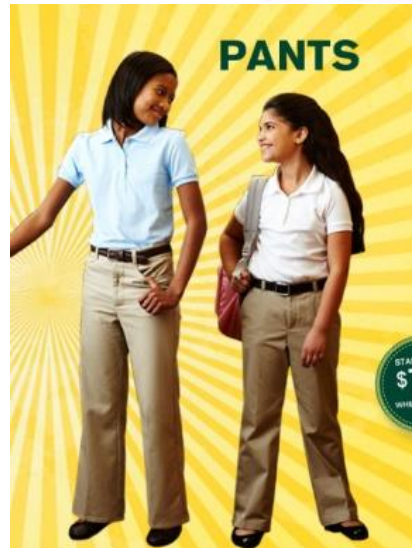

PANTS

Our Picks

1 Adjustable Waist Pant Starting at $13.98

2 Adjustable Waist and Hem Pleated Pant Starting at $14.98