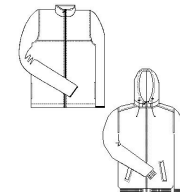

Fleece & Rain Jackets●

Grade: Pre K-8
Color: Navy
Size: YXS-AXL

$46.00

Fleece

$39.90

Rain