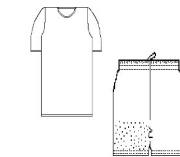

### Sweatshirt w/ Logo (Pullover or Zipper)●

Grade: K-8  
Color: Navy

\$34.90

Size: YXS-AXL

### Fleece & Rain Jackets●

Grade: Pre K-8  
Color: Navy  
Size: YXS-AXL

\$46.00

Fleece

\$39.90

Rain