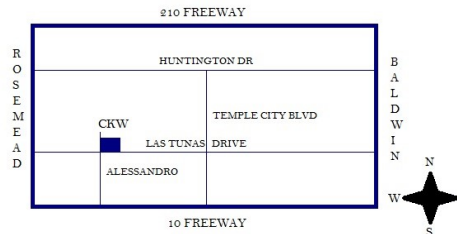

## HOURS

Monday	CLOSED
Tuesday	11AM-6PM
Wednesday	11AM-5PM
Thursday	11AM-6PM
Friday	11AM-4PM
Saturday	11AM-4PM
Sunday	CLOSED

Call, E-mail, or Follow Us  
for Summer Hours!

Follow Us!

@ckwschooluniforms1