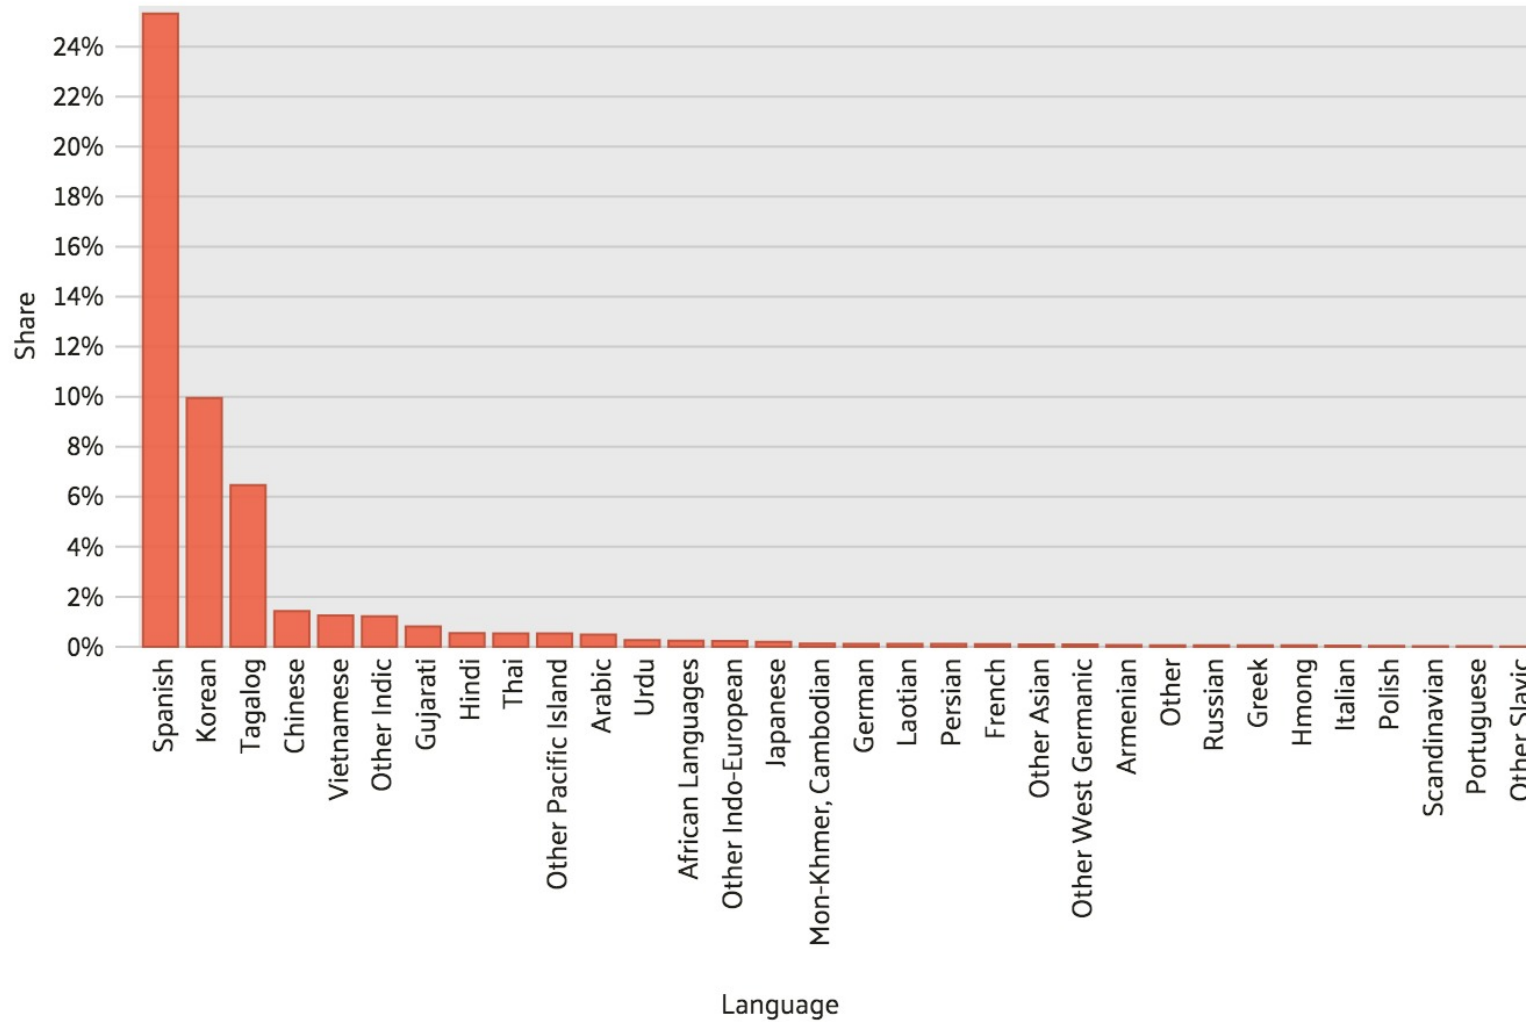

# Non-English Speakers in Buena Park, Ca

The closest comparable data for the census place of Buena Park, CA is from the state of California.

Dataset: ACS 5-year Estimate  
Source: Census Bureau