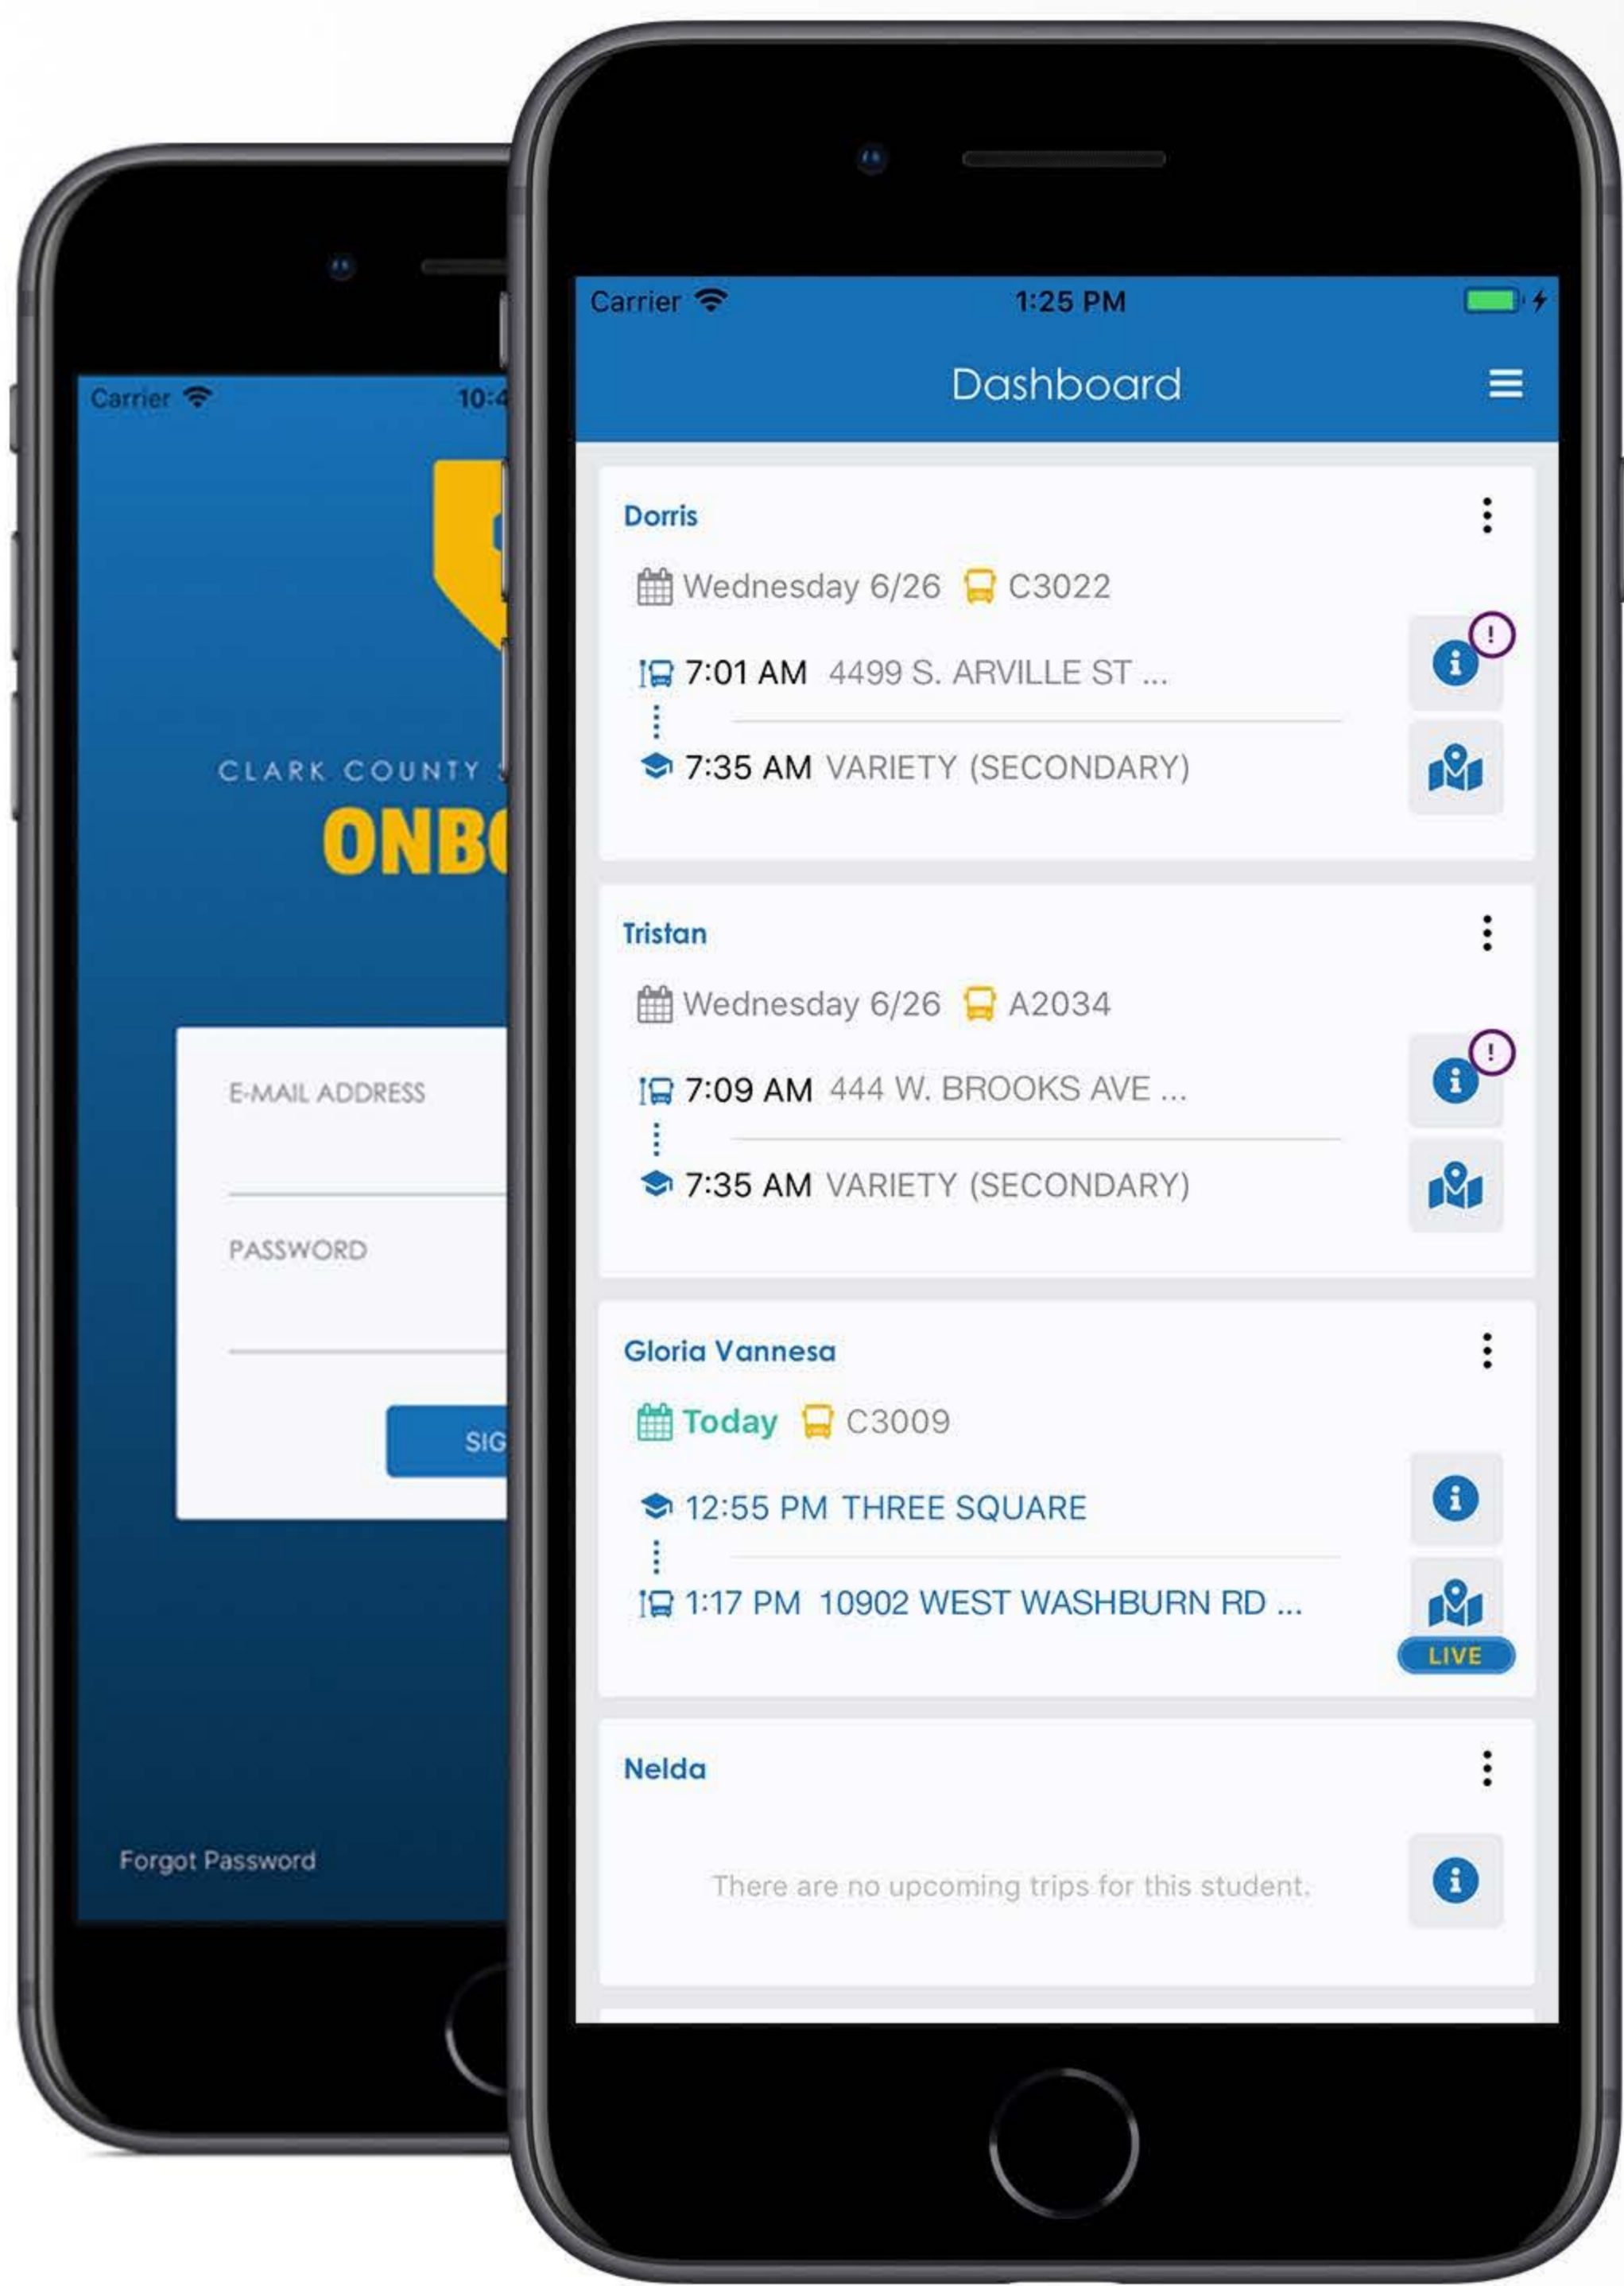

School bus tracking and transportation information for Clark County School District families

Get in the know!
Just scan the
QR Code below

or go to

getonboard.ccsd.net