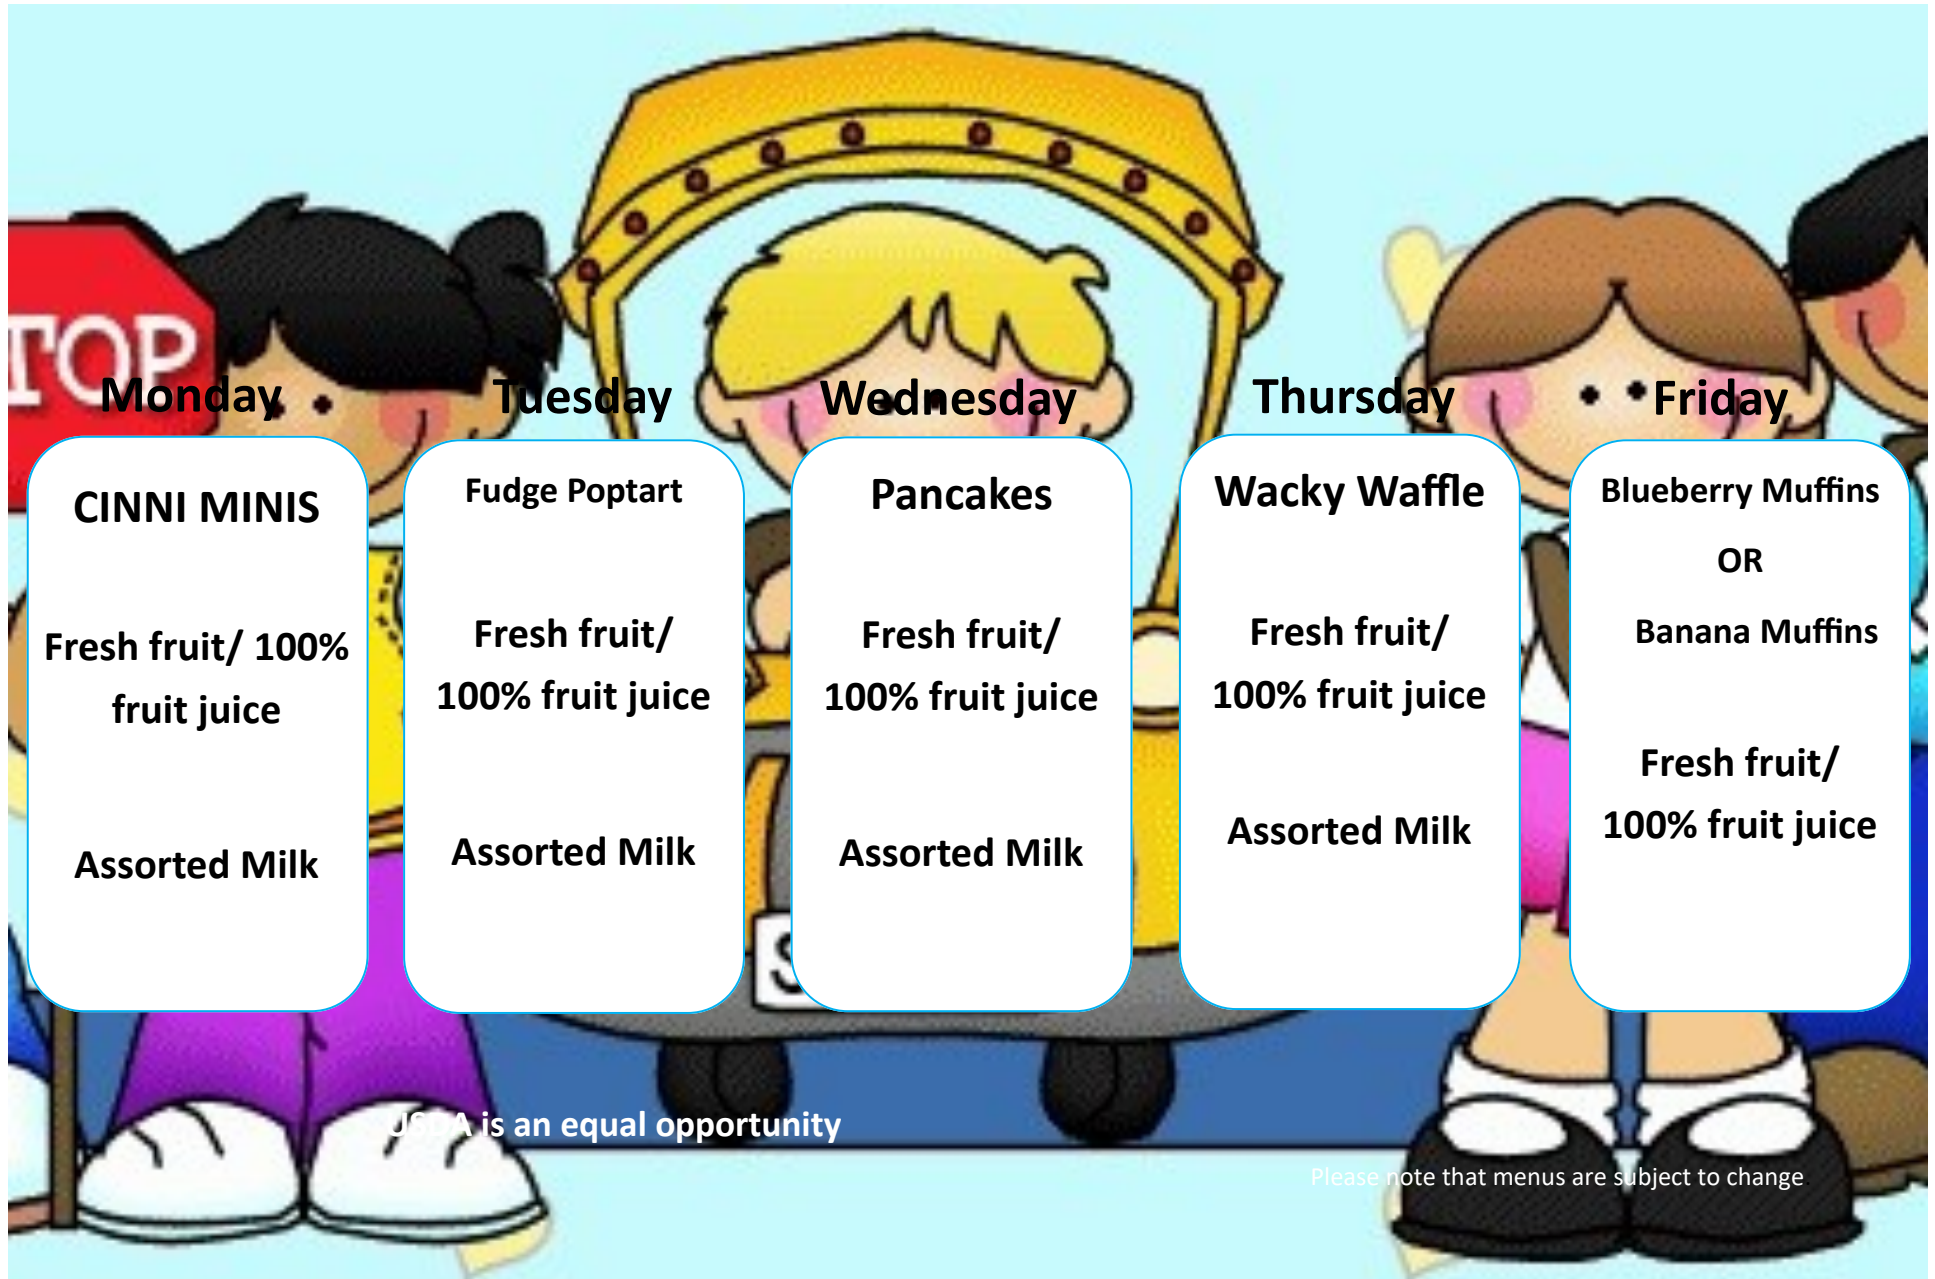

Rutherford County Schools 2018-2019

Breakfast

Monday

CINNI MINIS

**Fresh fruit/ 100%
fruit juice**

Assorted Milk

Tuesday

Fudge Poptart

**Fresh fruit/
100% fruit juice**

Assorted Milk

Wednesday

Pancakes

**Fresh fruit/
100% fruit juice**

Assorted Milk

Thursday

Wacky Waffle