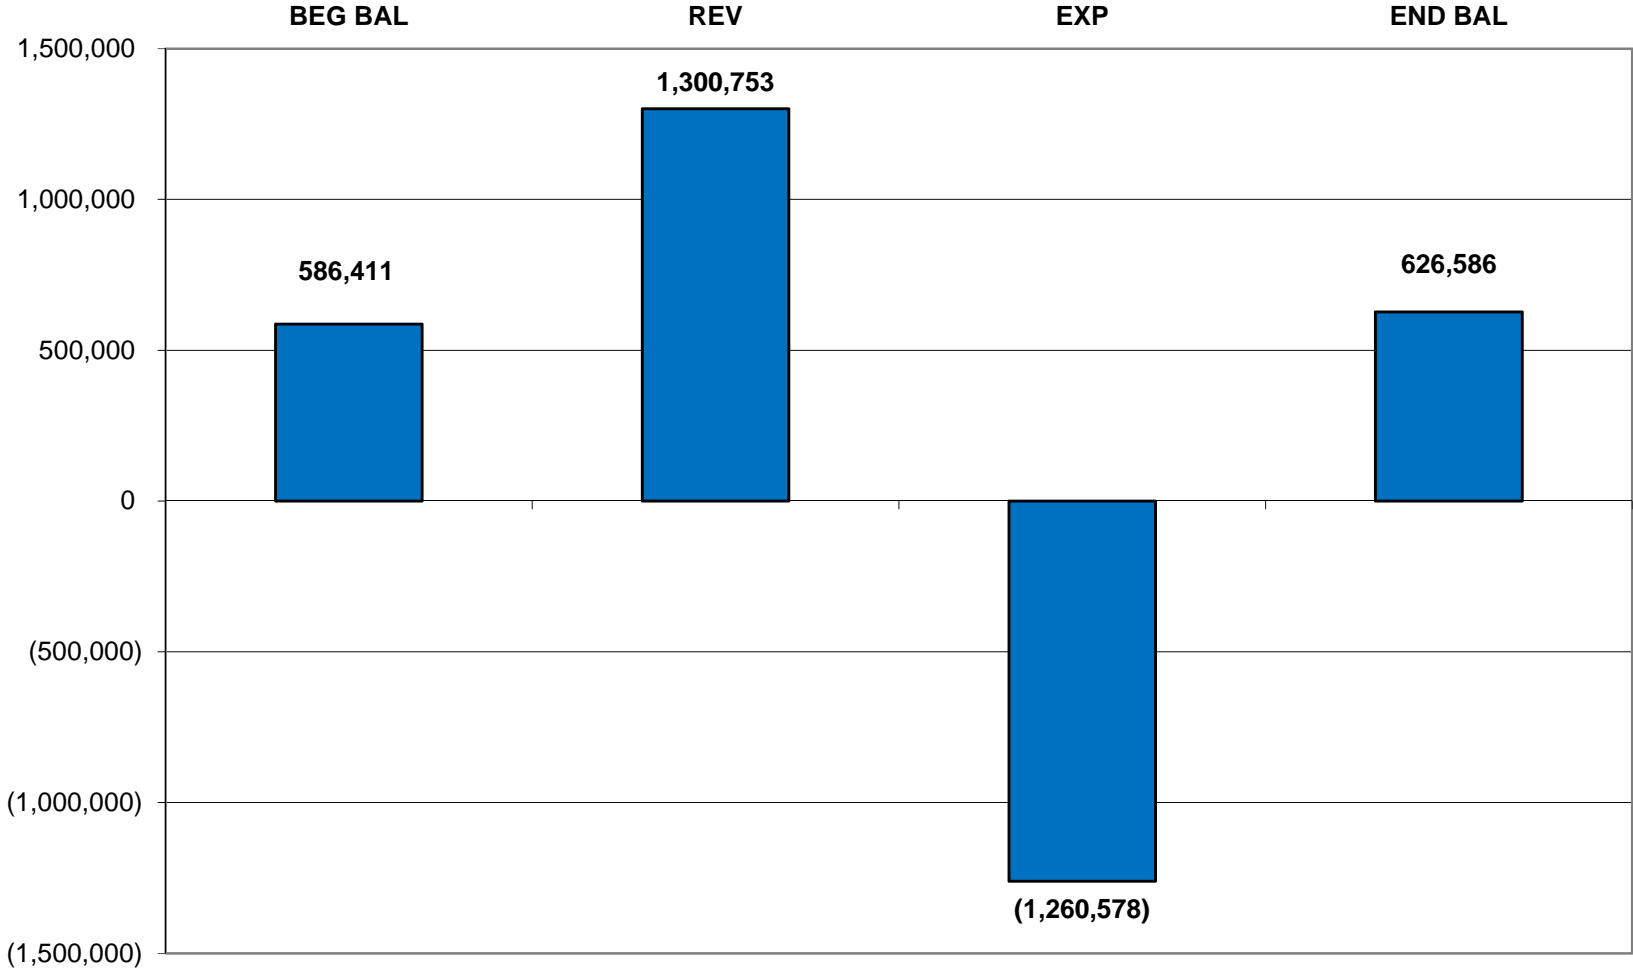

MOSCOW CHARTER SCHOOL, INC.

Moscow, Idaho

Graph Analysis

For the Year Ended June 30, 2018

MOSCOW CHARTER SCHOOL, INC.

2018 Operations Recap

MOSCOW CHARTER SCHOOL, INC.

Revenue/Expenditures Analysis