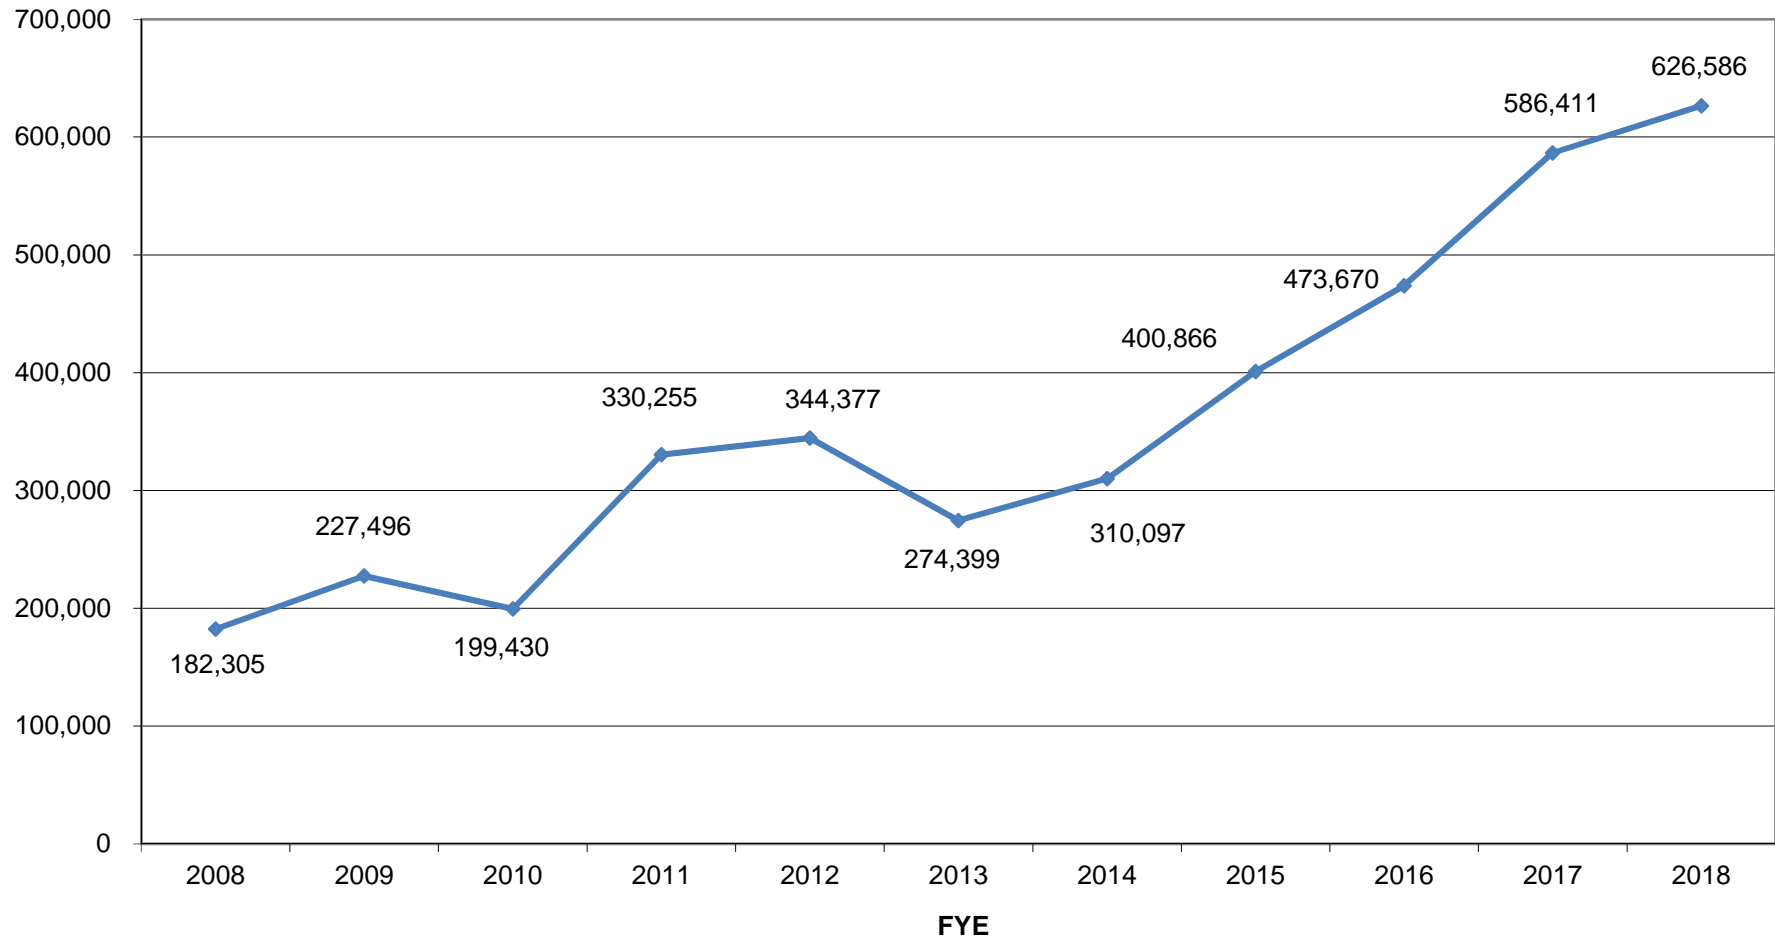

MOSCOW CHARTER SCHOOL, INC.

Fund Balance Analysis