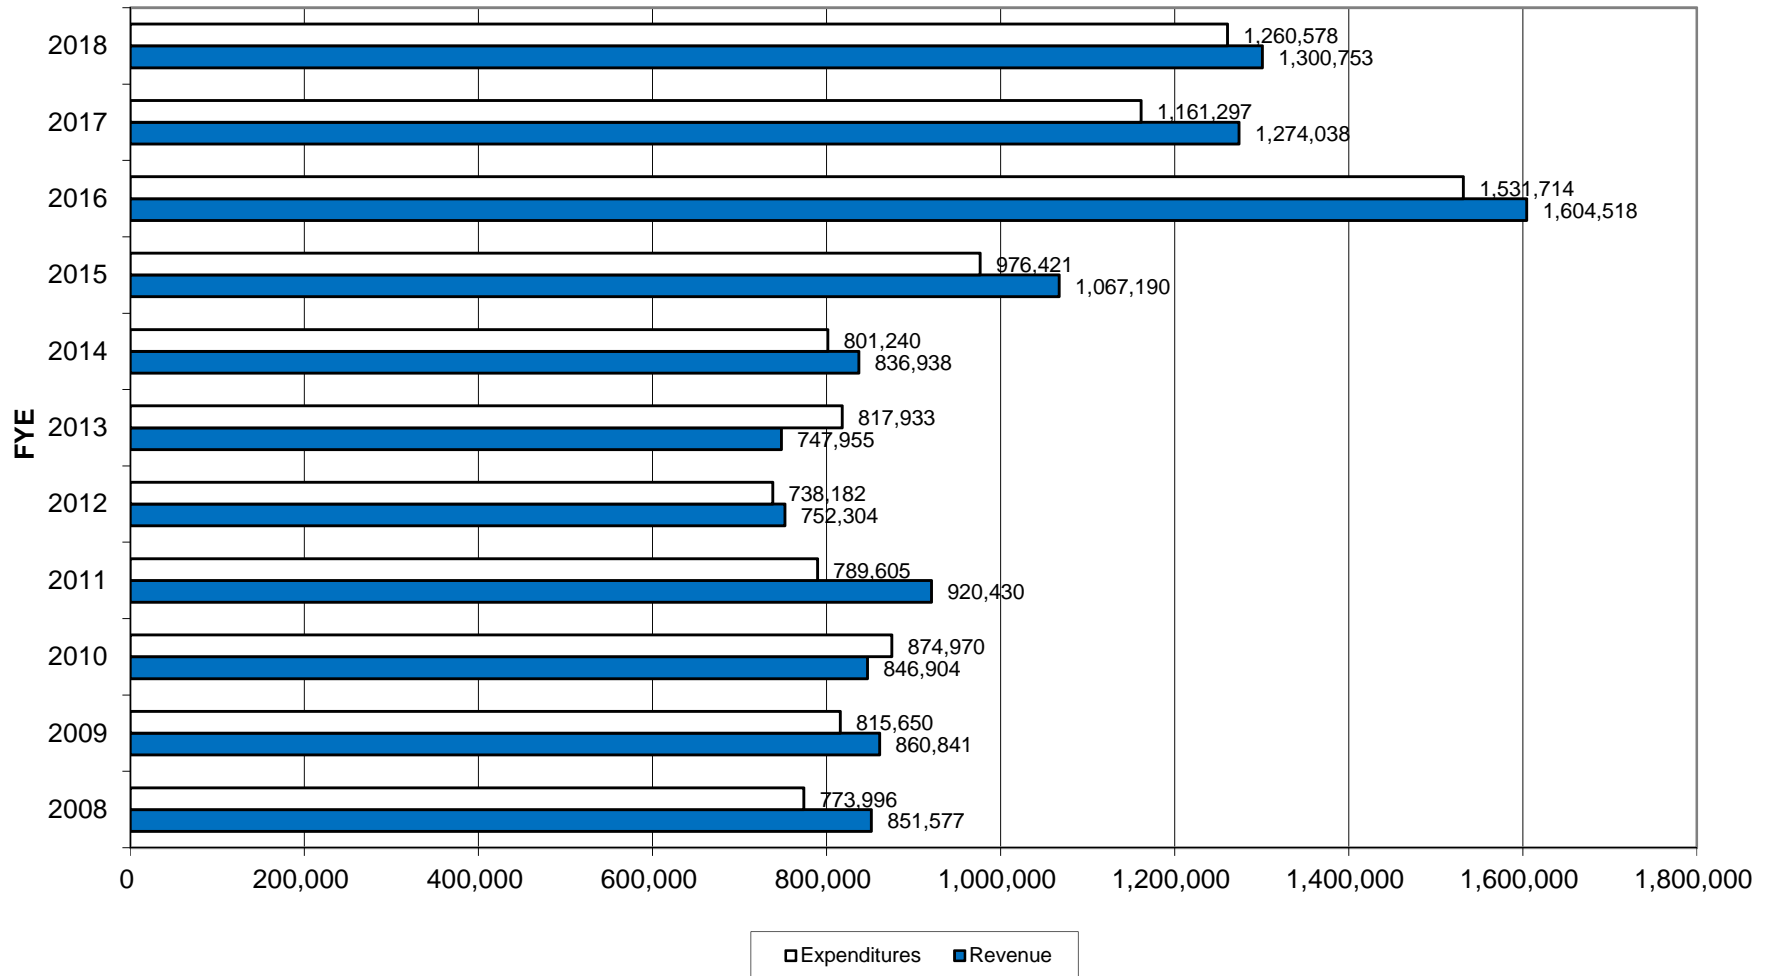

MOSCOW CHARTER SCHOOL, INC.

Moscow, Idaho

Graph Analysis

For the Year Ended June 30, 2018

MOSCOW CHARTER SCHOOL, INC.

2018 Operations Recap

MOSCOW CHARTER SCHOOL, INC.

Revenue/Expenditures Analysis

MOSCOW CHARTER SCHOOL, INC.

Fund Balance Analysis

MOSCOW CHARTER SCHOOL, INC. 2018 Revenue Analysis

MOSCOW CHARTER SCHOOL, INC.

Revenue Analysis

MOSCOW CHARTER SCHOOL, INC.

2018 Expenditure Analysis

MOSCOW CHARTER SCHOOL, INC.