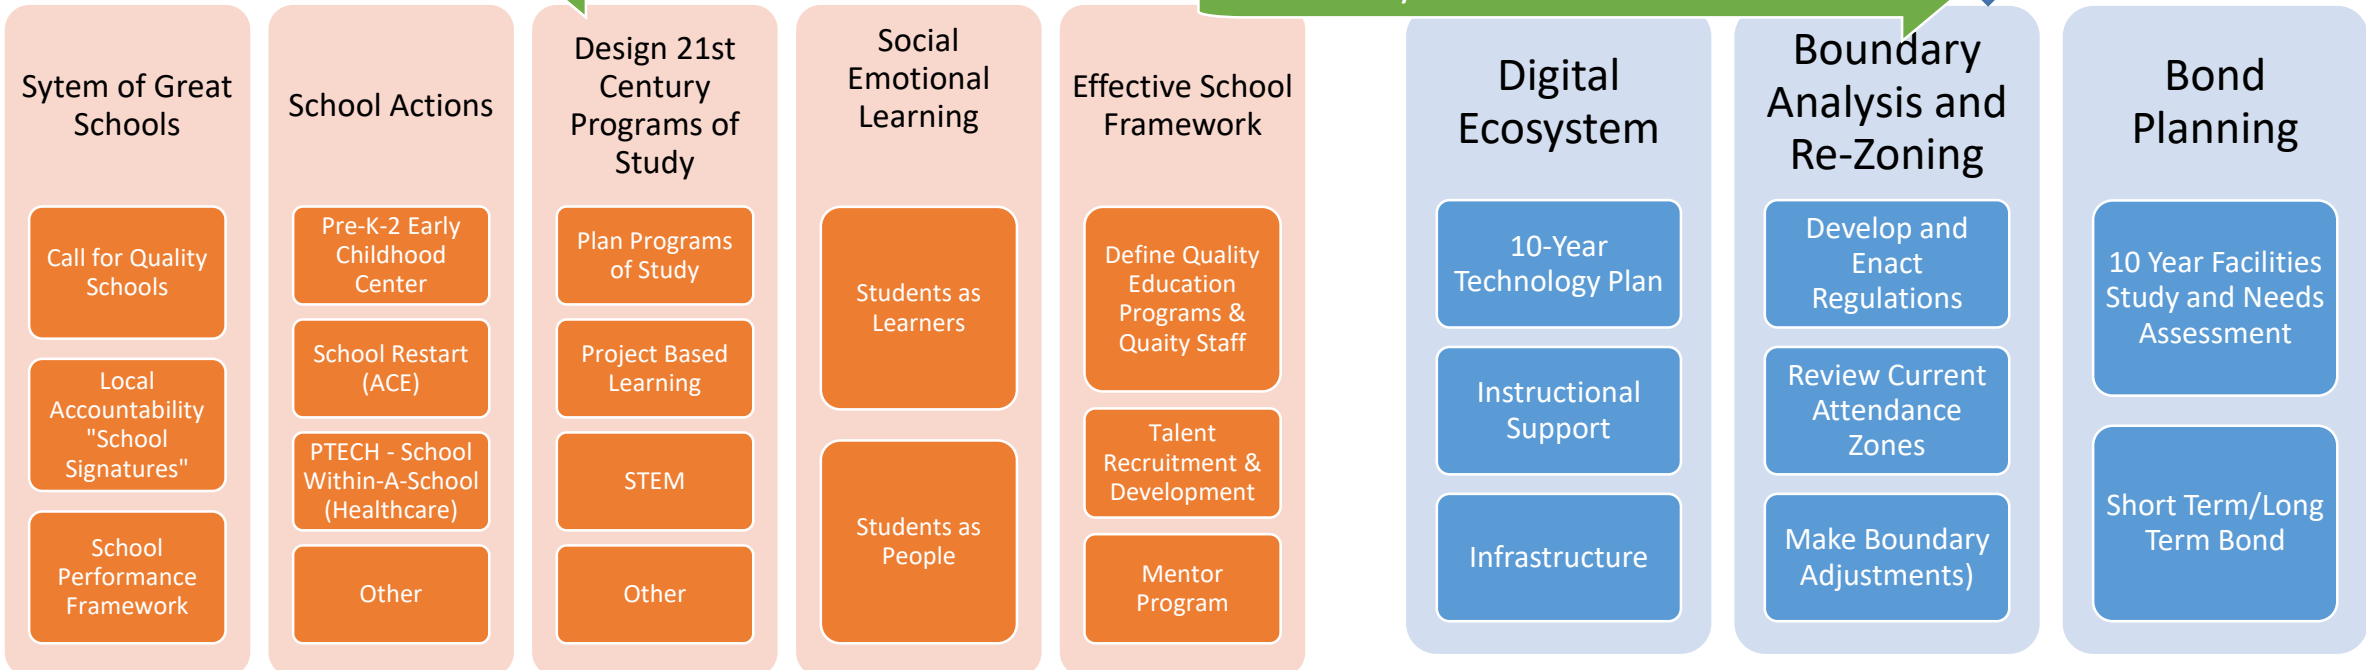

Flowchart of Task Force Work

Community Feedback and School Quality Data

Innovation and Student Learning Pathway Task Force (Elementary) (Secondary)

Efficiency and Resource Management Task Force

Recommendations and Actions

School Mergers

Salary Reviews and Adjustments

Board Resolution

Innovation and Student Learning Pathway (Pk-16)
TASK FORCE

Communication System TASK FORCE

Efficiency and Resource Management
TASK FORCE

ACTIONABLE ITEMS

Communication TASK FORCE

Robust System of Communication

Near Term

Mid Term

Long Term