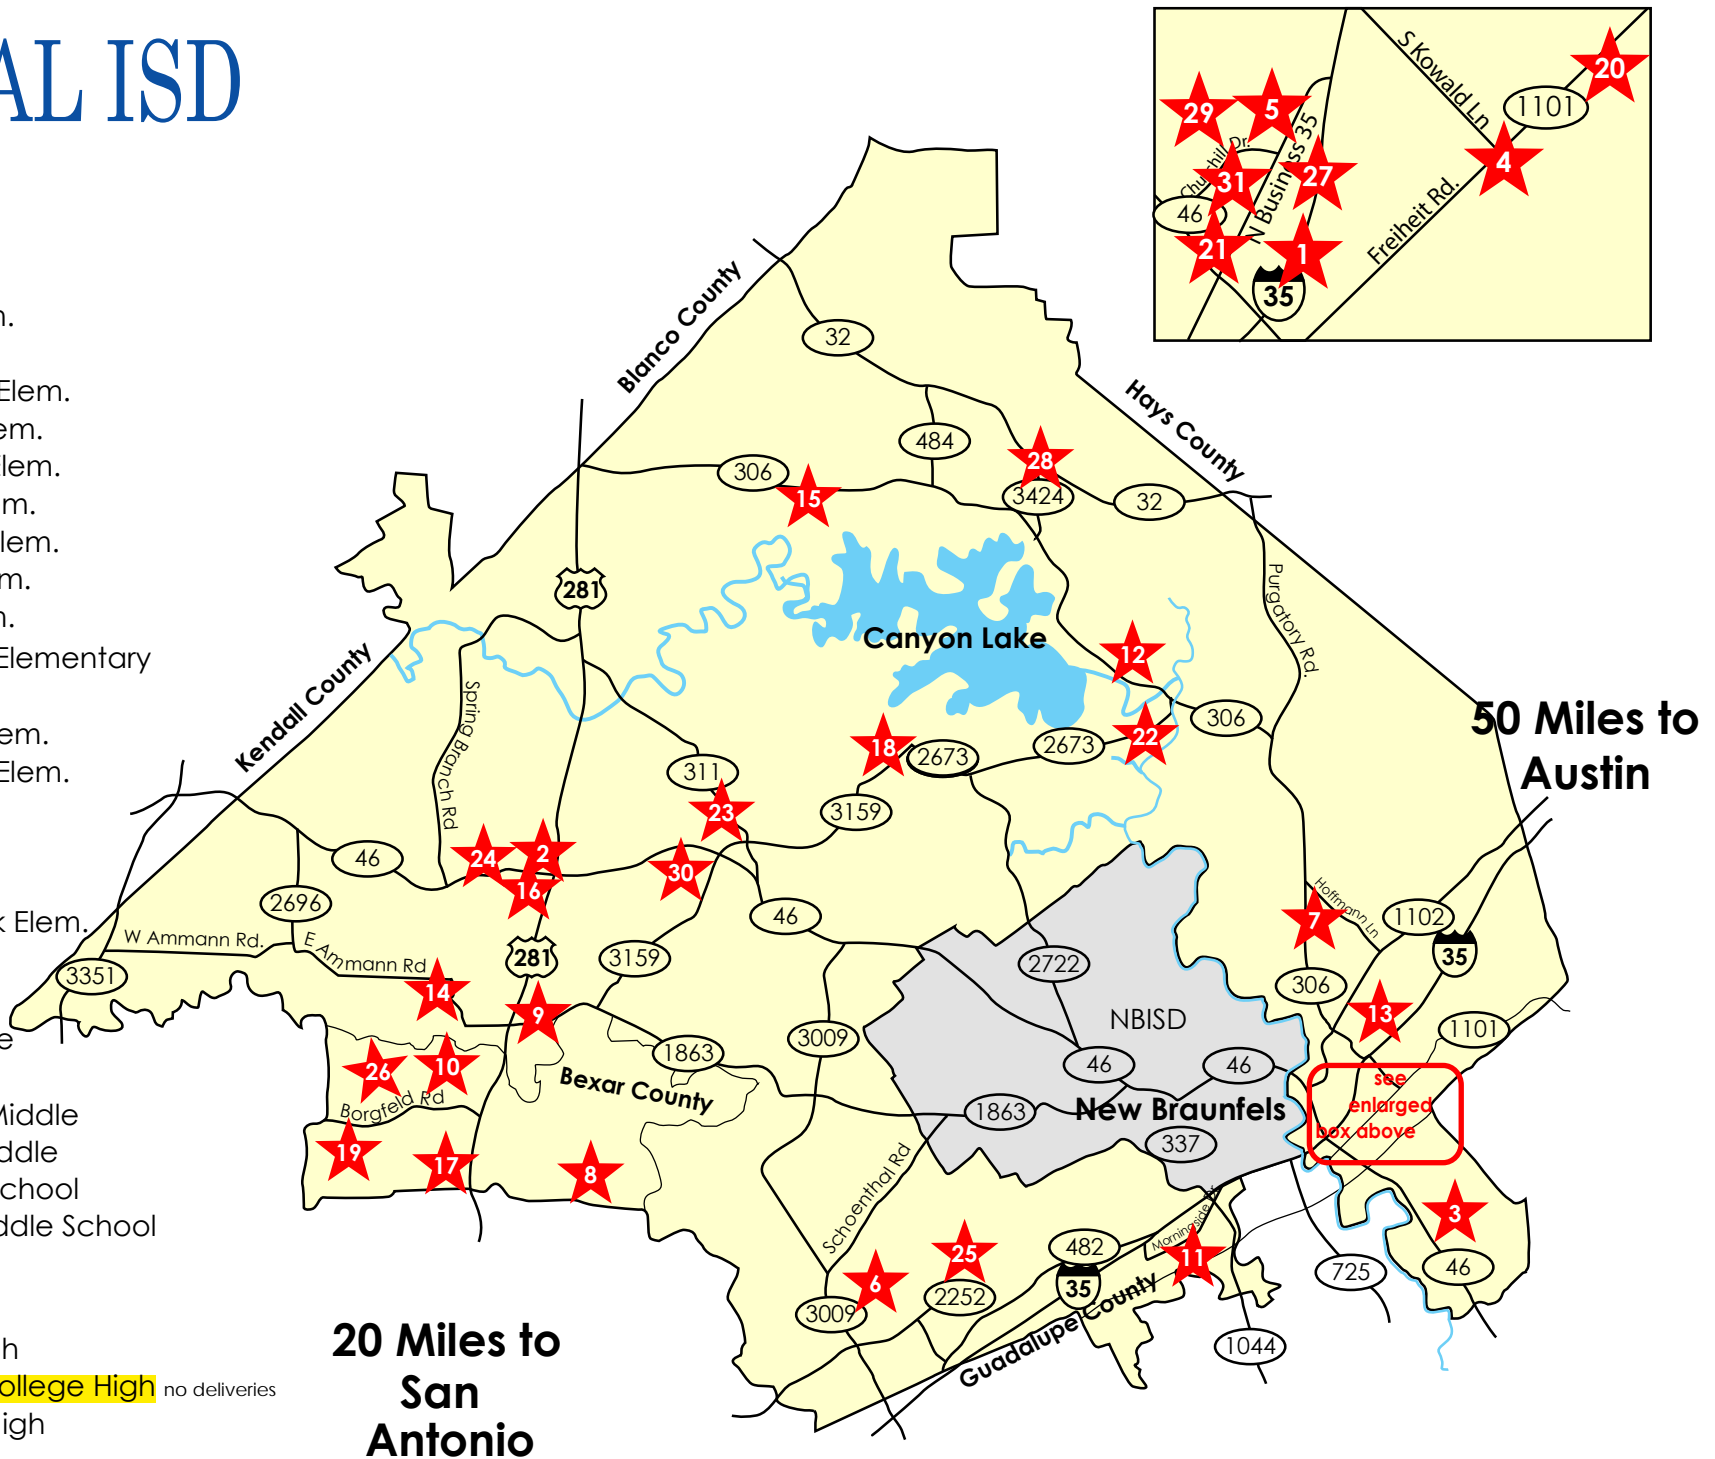

1. Support Services

2. Bill Brown Elem.
3. Clear Spring Elem.
4. Freiheit Elem.
5. Goodwin Frazier Elem.
6. Garden Ridge Elem.
7. Hoffmann Lane Elem.
8. Indian Springs Elem.
9. Johnson Ranch Elem.
10. Kinder Ranch Elem.
11. Morningside Elem.
12. Mountain Valley Elementary
13. Oak Creek Elem.
14. Rahe Bulverde Elem.
15. Rebecca Creek Elem.
16. Arlon Seay Elem.
17. MH Specht Elem.
18. Startzville Elem.
19. Timberwood Park Elem.

20. Canyon Middle
21. Church Hill Middle
22. Mt. Valley Middle
23. Smithson Valley Middle
24. Spring Branch Middle
25. Danville Middle School
26. Pieper Ranch Middle School

27. Canyon High
28. Canyon Lake High
29. **Memorial Early College High** no deliveries
30. Smithson Valley High

31. **Comal Discipline Center** no deliveries

50 Miles to Austin

20 Miles to San Antonio

see enlarged box above