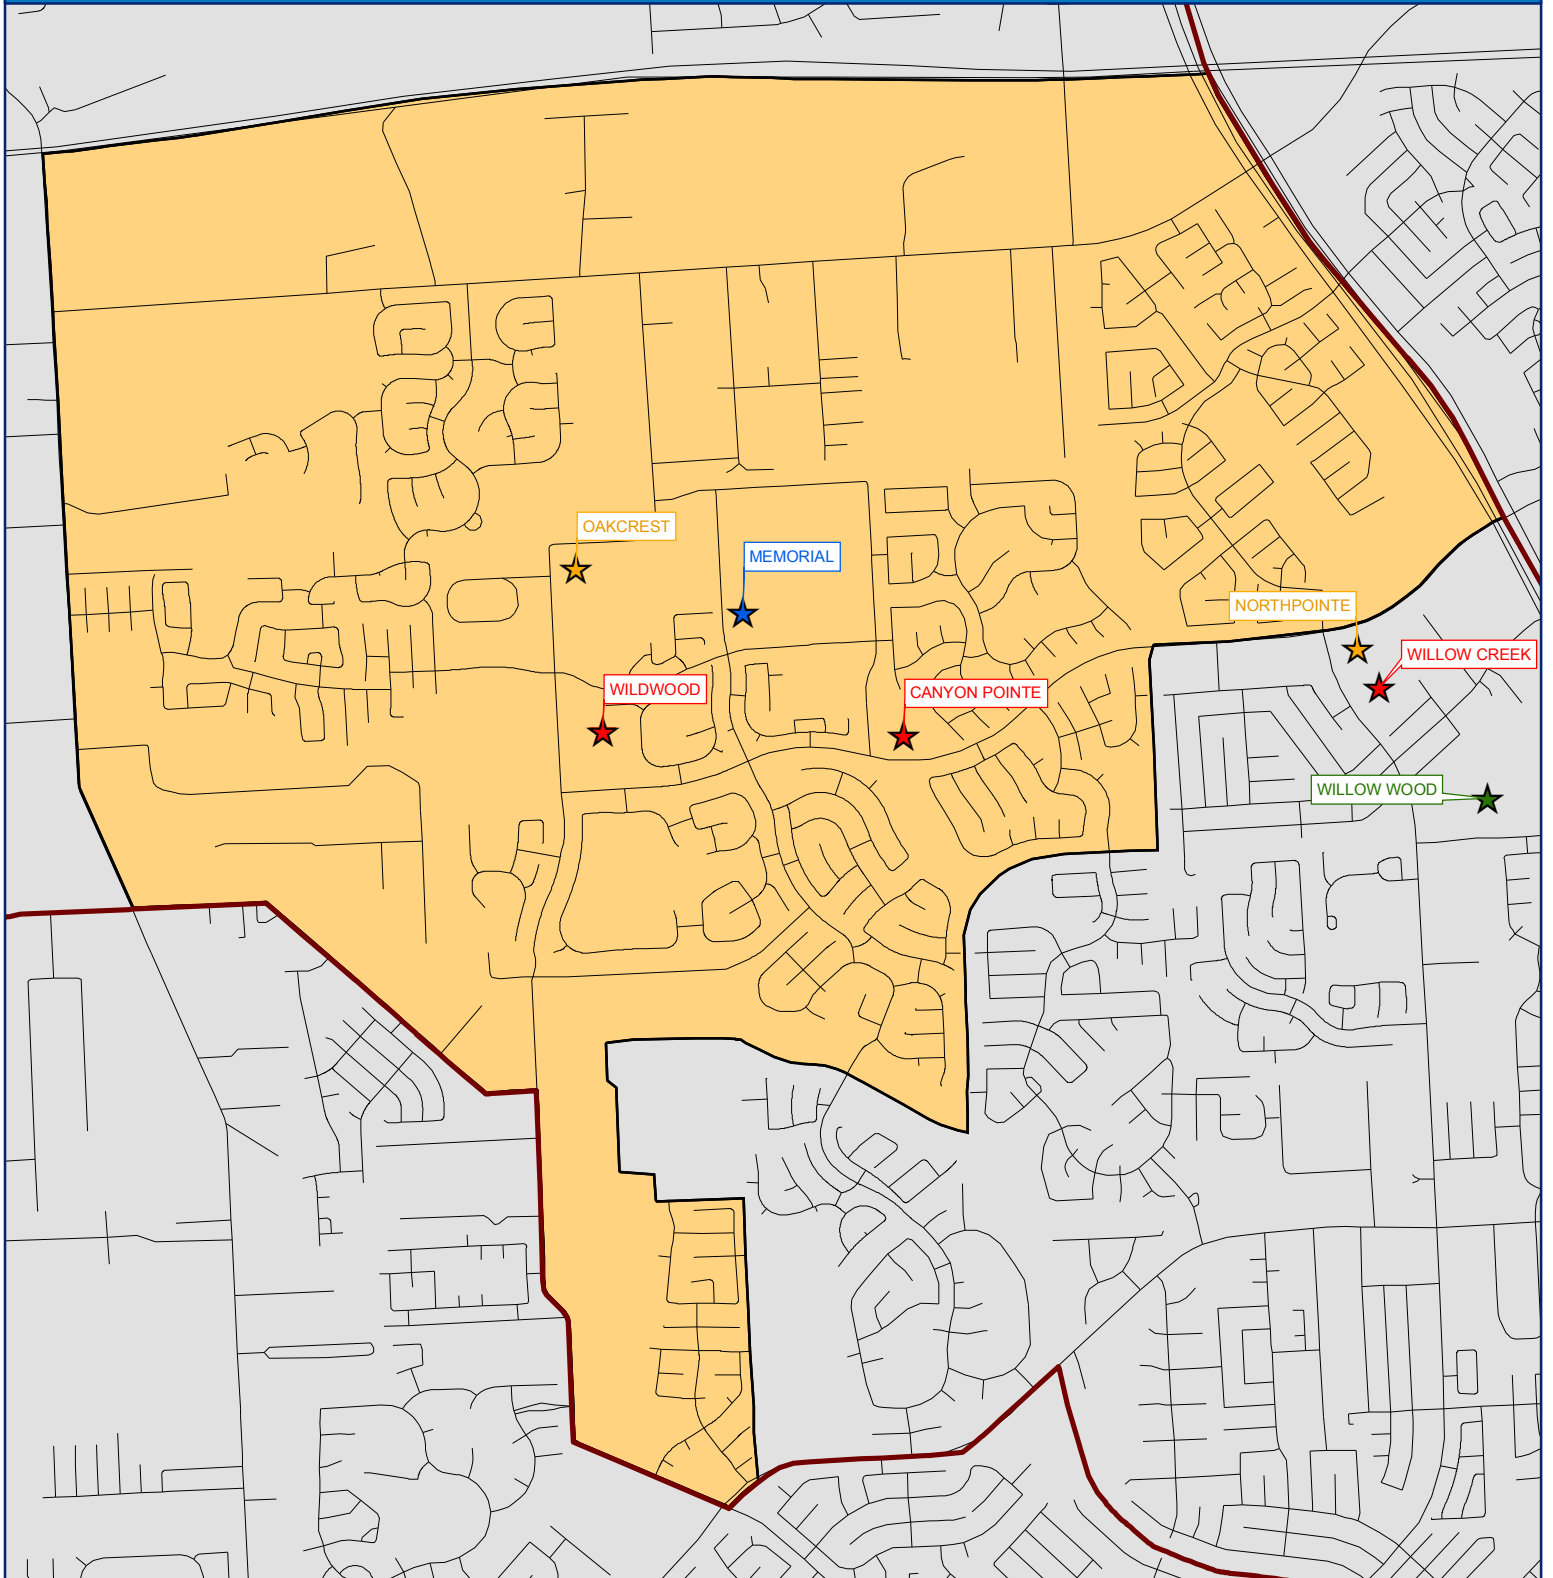

OAKCREST INTERMEDIATE

LEGEND

Intermediate Boundary	Elementary
ISD Boundary	Intermediate
	Junior High
	High School
	Alternative

TEMPLETON
DEMOGRAPHICS

0 0.15 0.3 0.6
Miles