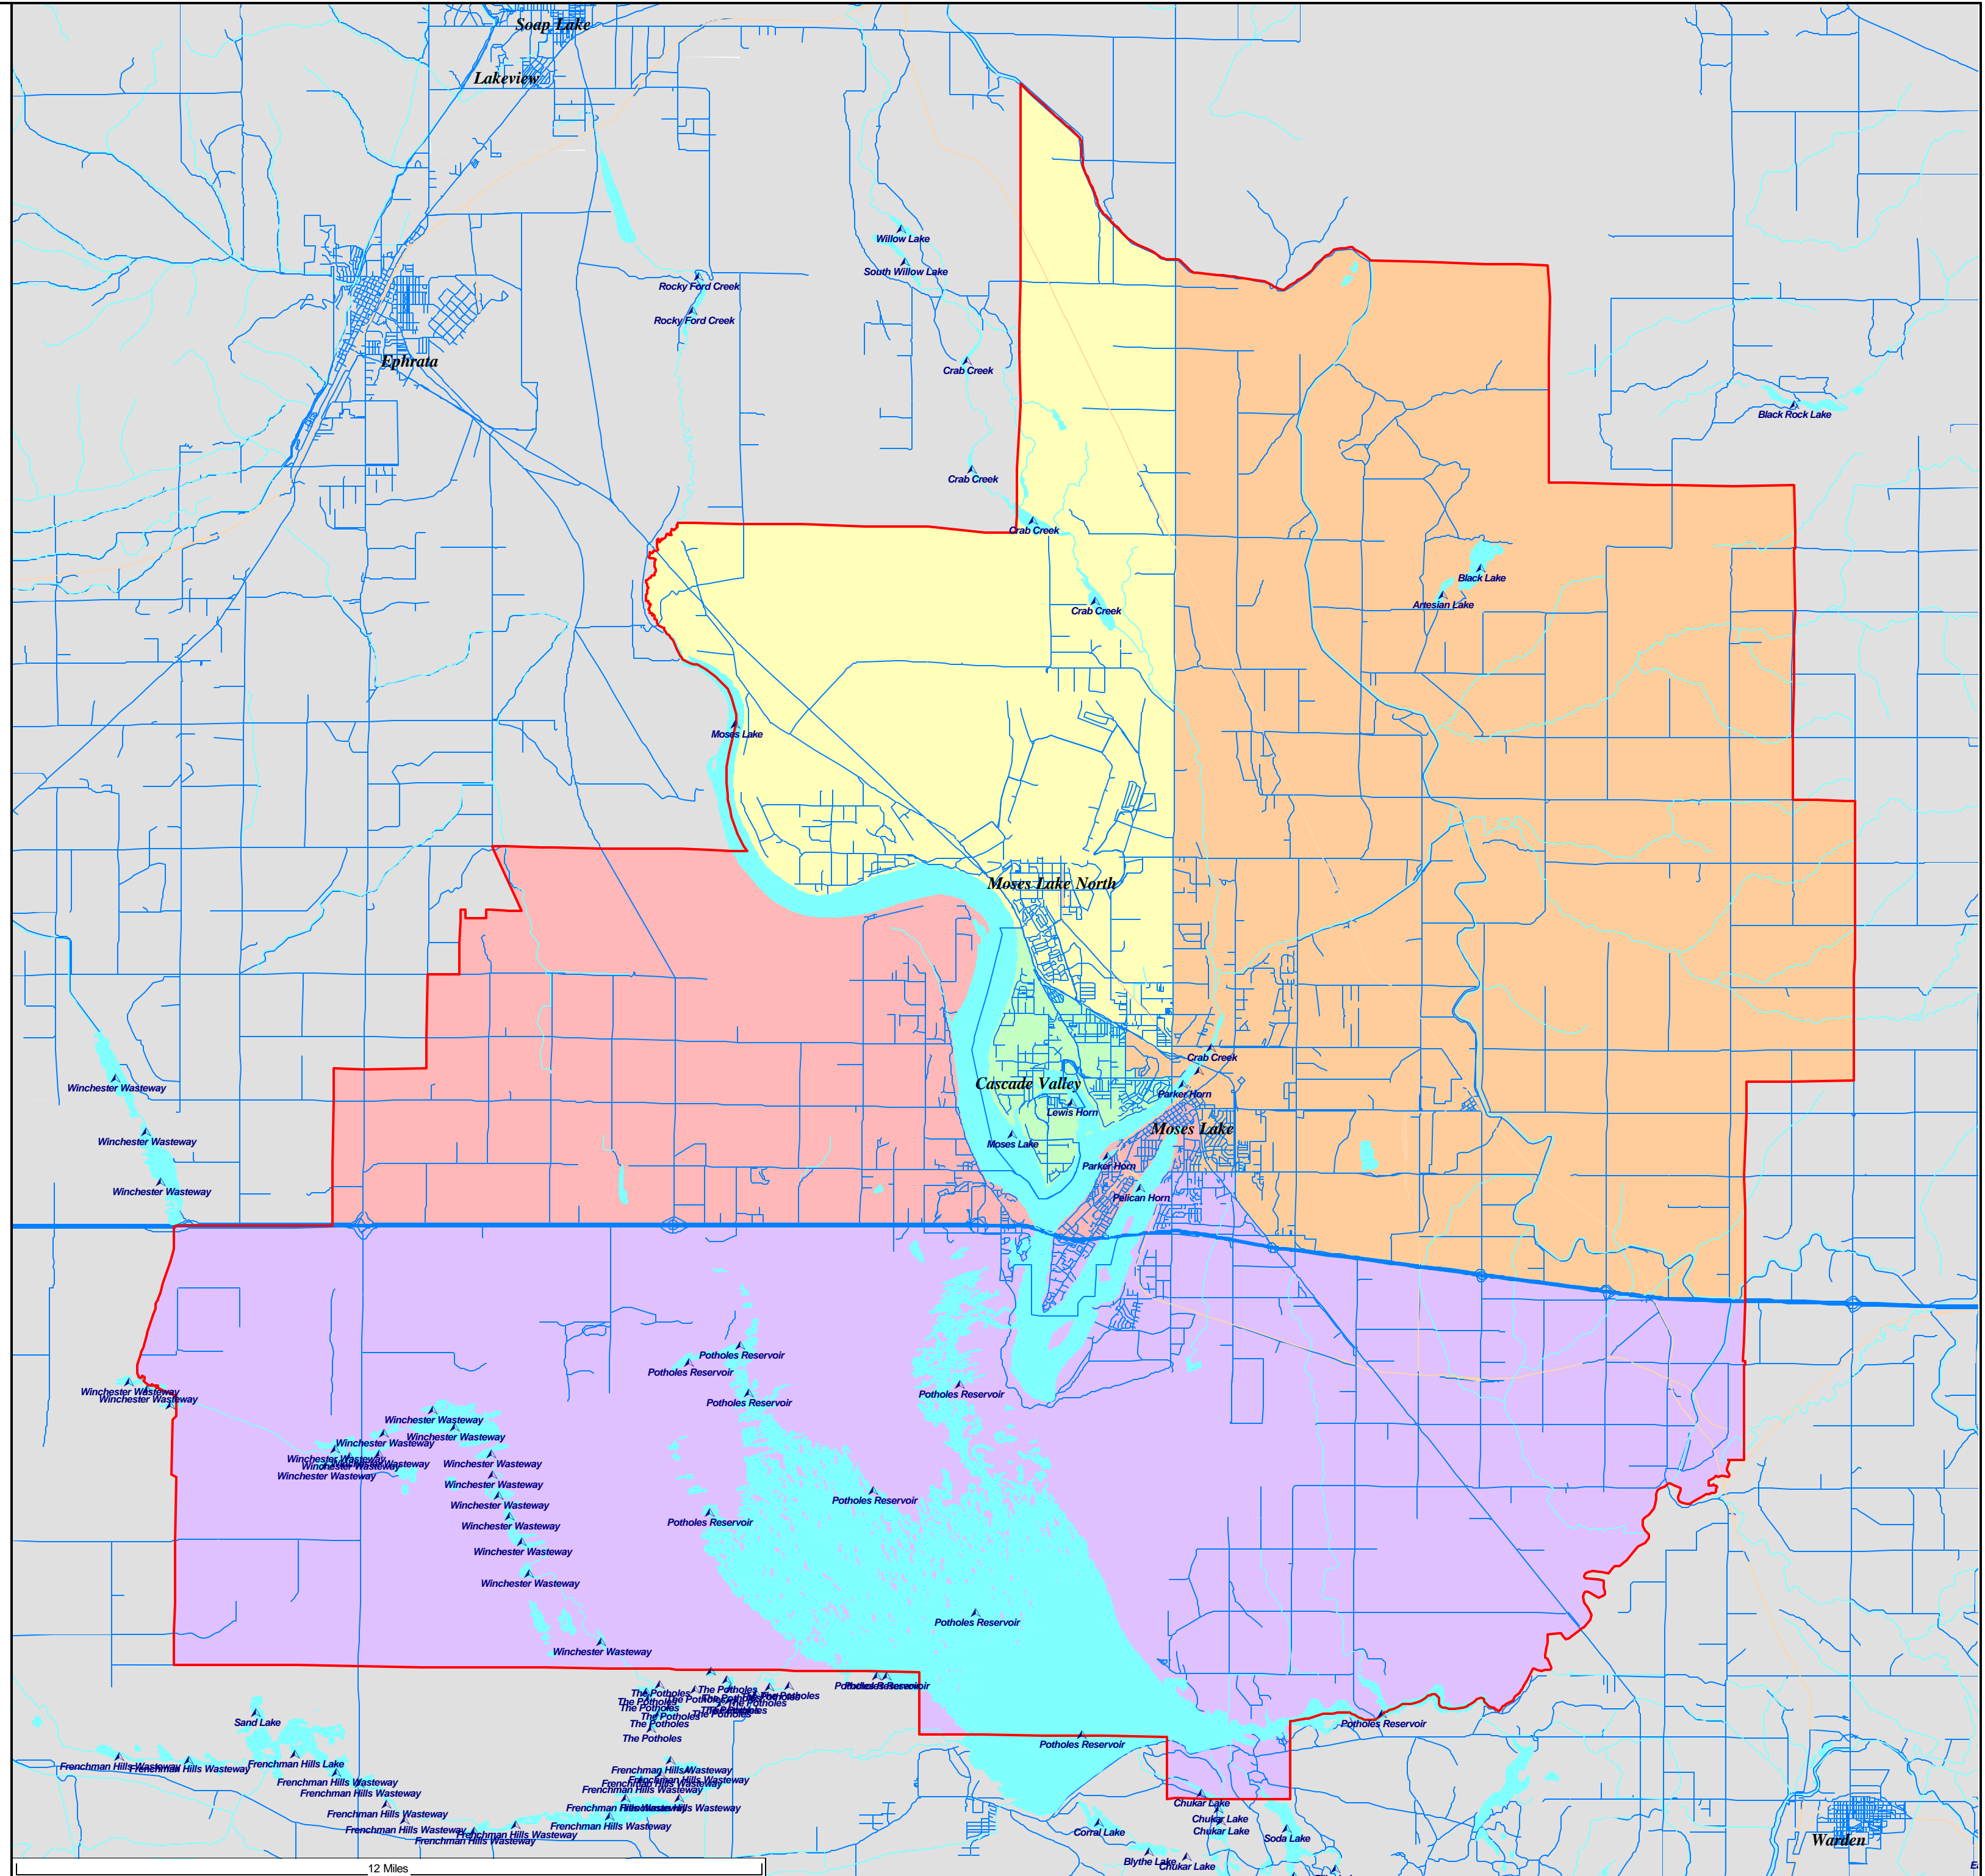

Moses Lake School District - Current Board Districts as Approximated Using Census 2010 Geography

- 1st District
- 2nd District
- 3rd District
- 4th District
- 5th District

District Outline

Water Areas

Name

Moses Lake School District District Summary Report

Director District Number	Ideal Population	Total Population	Deviation from Ideal	% Deviation from Ideal	White Population	Hispanic Origin (of any race)	Non White & Mixed
1st	7,933	7,973	40	0.50	5,705	2,701	2,268
2nd	7,933	7,965	32	0.40	6,130	2,376	1,835
3rd	7,933	7,945	12	0.15	6,371	2,011	1,574
4th	7,933	7,773	-160	-2.02	6,702	1,241	1,071
5th	7,933	8,008	75	0.95	6,237	2,222	1,771
Totals.....		<u>39,664</u>	<u>-1</u>		<u>31,145</u>	<u>10,551</u>	<u>8,519</u>

Moses Lake School District - Current Board Districts as Approximated Using Census 2010 Geography

- 1st District
- 2nd District
- 3rd District
- 5th District

District Outline

Water Areas Name

Moses Lake School District - Current Board Districts as Approximated Using Census 2010 Geography

- 2nd District
- 3rd District
- 4th District
- 5th District

District Outline

Water Areas

Name