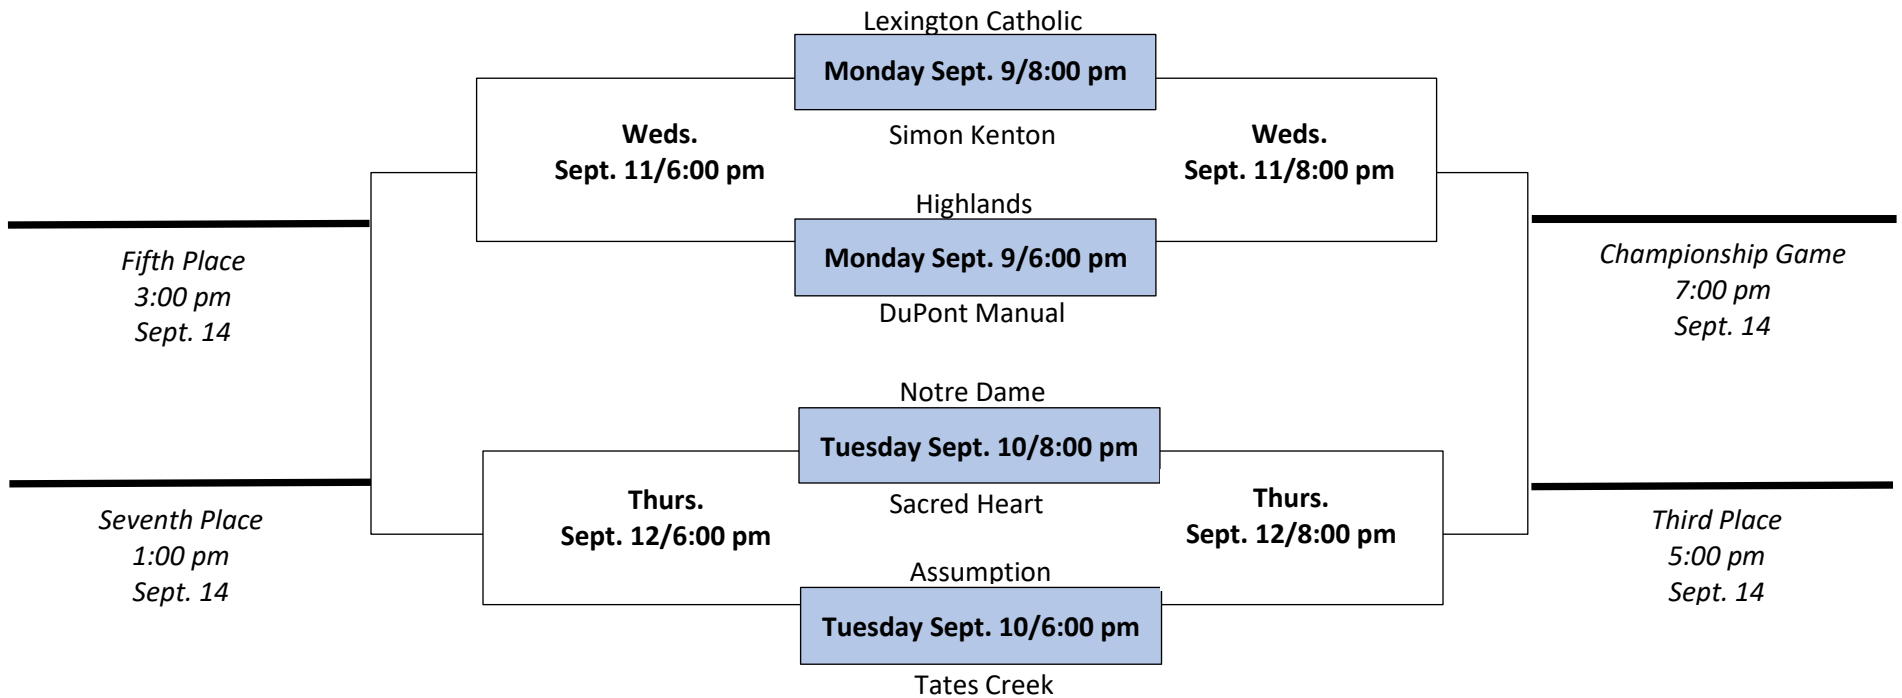

+

2019 ——— Lexington Catholic Lady Knights Challenge Cup ——— 2019

The home team is at the top of the bracket.